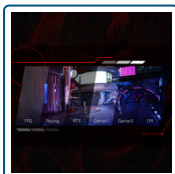

QHD

With 2560 x 1440 resolution, Quad HD (QHD) offers superior picture quality and sharp imagery that reveals the finest details. The widescreen 16:9 aspect ratio provides plenty of space to spread out and work, plus allows you to enjoy games or movies in their original size.

1500R Curved

Curved design wraps around you putting you at the center of the action and provides an immersive gaming experience.

Low Input Lag

Unleash your reflexes by switching to the AOC Low Input Lag mode. Forget graphical frills: this mode rewires the monitor in favour of raw response time, giving the ultimate edge in hair trigger stand offs.

G-menu

AOC G-Menu is a free tool that you can install on your PC to have complete customization paired with maximum convenience for any AOC or AGON monitor

6 Games mode

Tailor your display to the game with a click of a button. Switch settings between in-built presets for FPS, racing, or RTS games, or customise your own ideal conditions and save them. The AOC Settings KeyPad makes switching profiles or adjusting features quick and easy.

Exterior

Monitor colour	Black Red
Bezel Type	Frameless
Removable Stand	✓

Ergonomics

Vesa Wallmount	100x100
Tilt	-3.5±1.5~21.5±1.5 °

Multimedia

Built-in Speakers	5 W x 2
Audio output	Headphone out (3,5mm)

Connectivity and Multimedia