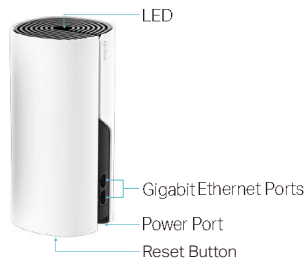

Specifications

Hardware

- Ports: 2 WAN/LAN Gigabit Ethernet Ports, 1 Power Port
- Buttons: 1 Reset button on the underside
- Antenna Type: 2 internal dual-band antennas per Deco unit
- Flash: 16 MB
- SDRAM: 128 MB
- Dimensions: 7.5 × 3.6 × 3.6 in. (190.5 × 90.7 × 90.7 mm)
- Power Adapter Input: 100-240V~ 50/60Hz 0.4A
- Power Adapter Output: 12V $\overline{=}$ 1.2A

Wireless

- Wireless Standards: [REDACTED]
- Frequency: [REDACTED]
- Signal Rate: [REDACTED]
- Transmit Power: [REDACTED]
- Wireless Security: [REDACTED]

*Maximum wireless transmission rates are the physical rates derived from IEEE Standard 802.11 specifications. Range, coverage, and maximum quantity of connected devices are based on test results under normal usage conditions. Actual wireless data throughput, wireless coverage, and quantity of connected devices are not guaranteed and will vary as a result of 1) environmental factors, including building materials, physical objects, and obstacles, 2) network conditions, including local interference, volume and density of traffic, product location, network complexity, and network overhead, and 3) client limitations, including rated performance, location, connection quality, and client condition. Use of MU-MIMO requires clients to also support MU-MIMO.

Software

- Working Mode: Router, Access Point
- WAN Type: Dynamic IP/Static IP/PPPoE/L2TP/PPTP
- DHCP: Server, Client
- Quality of Service: WMM
- Firewall Security: SPI Firewall
- Protocols: Supports IPv4 and IPv6
- Guest Network: 2.4 GHz guest network x 1, 5 GHz guest network x 1
- Features: Parental Controls, QoS (Quality of Service), Reporting, Assisted Setup, Address Reservation, Port Forwarding, TP-Link DDNS, VLAN, IPv6, LED Control
- Management: Local Management, Remote Management

Others

- Certification: [REDACTED]
  RCM, JPA, JRF, VCCI, KC, RoHS
- Smartphone/Tablet Requirements: [REDACTED]
  Android 4.3 or later
- Environment: [REDACTED] °C (~40 °C (32 °F ~104 °F))
  Storage Temperature: -40 °C ~70 °C (-40 °F ~158 °F)
  Operating Humidity: 10%~90% non-condensing
  Storage Humidity: 5%~90% non-condensing
- Package Contents for Deco M4 (3-pack):
  3 Deco units
  3 Power Adapters
  1 RJ45 Ethernet Cable
- Package Contents for Deco M4 (2-pack):
  2 Deco units
  2 Power Adapters
  1 RJ45 Ethernet Cable
- Package Contents for Deco M4 (1-pack):
  Installed independently or added to the existing system to provide greater coverage
  1 Deco unit
  1 Power Adapter
  1 RJ45 Ethernet Cable