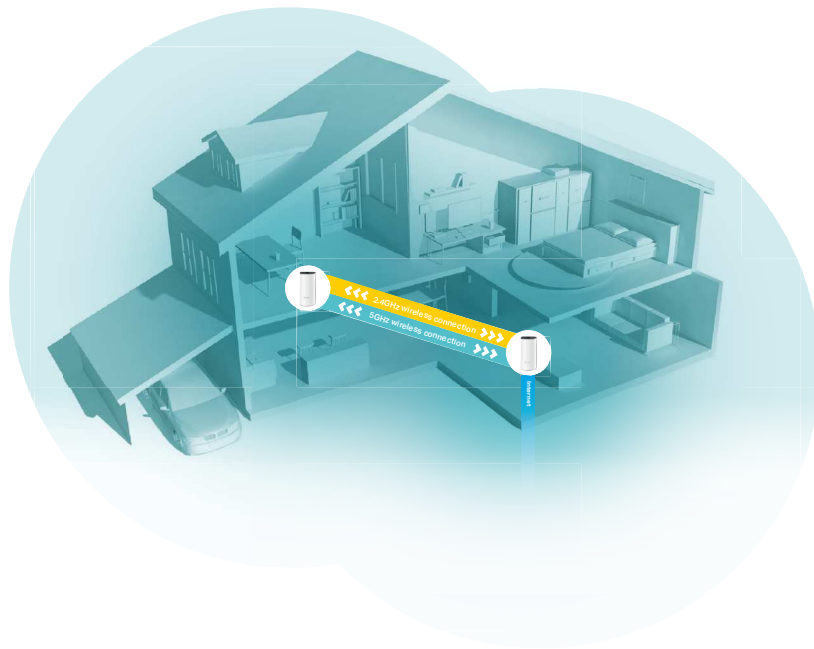

# AC1200 Whole Home Mesh Wi-Fi System

Deco M4

## Fast. Stable. Everywhere.

Deco is the simplest way to guarantee a strong Wi-Fi signal in every corner of your home. Enjoy fast, stable connections for an army of devices in a whole-home coverage. Setup is made easier with the Deco app there to walk you through every step.