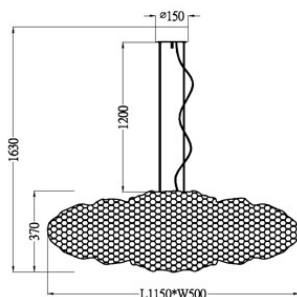

Product Specification: Hayden Hängeleuchte L115cm Gold

04.10.2022

4201260-6501

BY
RYDÉNS
GNOSJÖ - SWEDEN
SINCE 1958

Dimmer

Dimmer included	No

Cable/Connection

Type of cable	Round plastic
Cable length (cm)	120

Transformer

Transformer included	No

Technical properties

Socket 1	LED
Socket 1 Max Watt	20W
Bulb included	Yes
Indoor/Outdoor	indoor
Protection class	I
Installation method	Ceiling hook
Material	Metal

LED

Color temperature (Kelvin)	2700
Lumen (Lm)	1900
Color rendering index Ra	>80
LED lifetime (h)	20000
Dimmable LED	Yes
Fixed/replaceable LED	Fixed
Bulb included	Yes
LED driver included	Yes
LED driver specs	500mA 16-21W
Connection type LED driver	Terminal block
Spare LED driver articlenumber	02318-7000

byrydens.com
info@byrydens.se

AB Rydén i Gnosjö
Box138, SE-33523 Gnosjö, Sweden
Phone +46 (0) 370 33 30 40
info@byrydens.se
www.byrydens.com