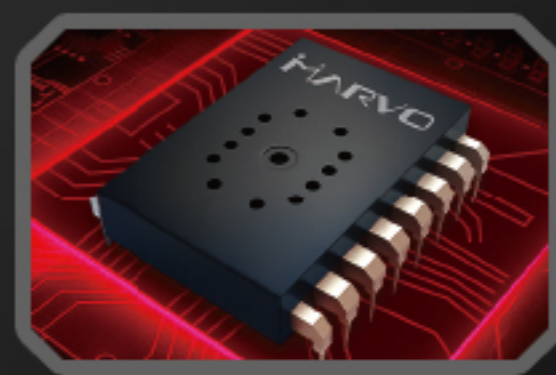

6400 DPI GAMING MOUSE

FACEBOOK Scan Me

M513

- 7D backlit gaming mouse
- DPI: 800-1600-2400-3200-4800-6400
- Buttons: 7D
- Switch rating: 3 million
- Backlight: RGB
- Interface: USB
- Cord length: 1.7M

BACKLIGHT

6 adjustable DPI

7D keys

6400 DPI high-performance optical gaming sensor

BORN FOR **GAMING**
SCORPION