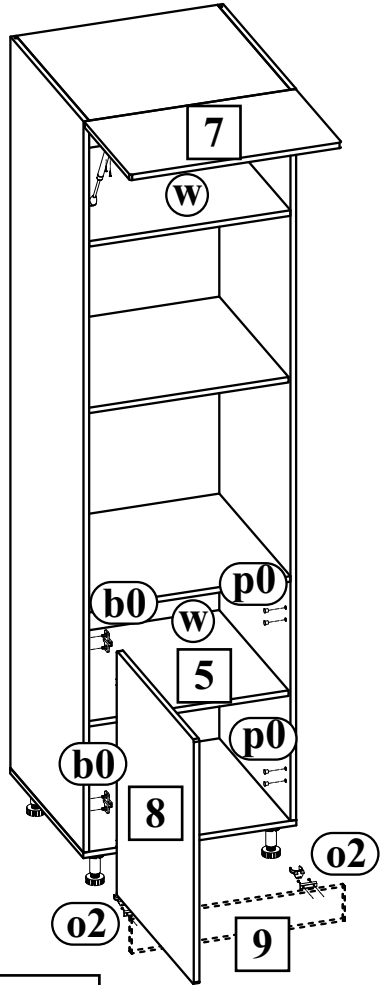

TYPE:L

TYPE:R

FOX GOLD

FOX BRONZE

FOX SILVER, SILVER+
FOX SILVER LUX,
FOX PLATINUM, PLATINIUM+