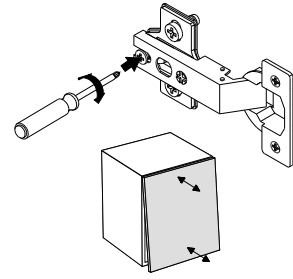

TYPE:L

TYPE:R

FOX GOLD

FOX BRONZE

FOX SILVER, SILVER+
FOX SILVER LUX,
FOX PLATINUM, PLATINIUM+