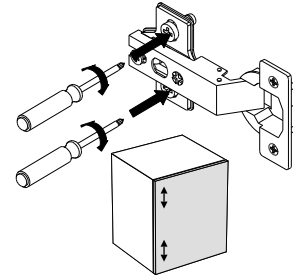

TYPE:L

TYPE:R

FOX GOLD

FOX BRONZE

FOX SILVER, SILVER+
FOX SILVER LUX,
FOX PLATINUM, PLATINIUM+