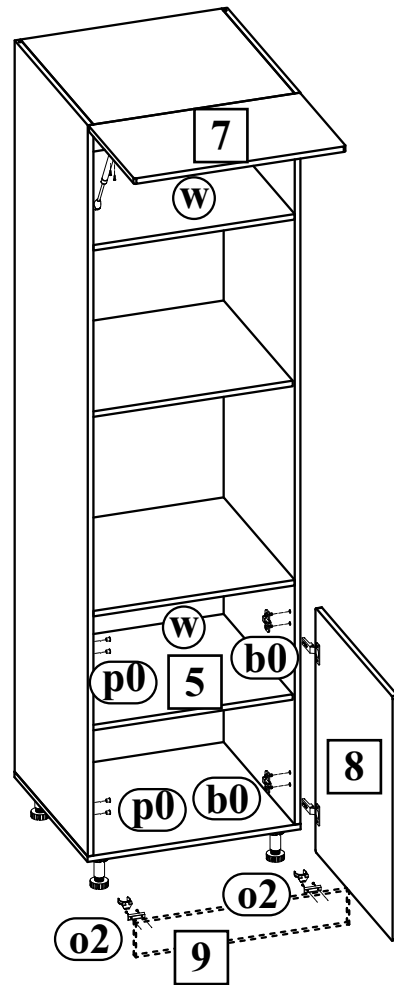

TYPE:L

TYPE:R

FOX GOLD

FOX BRONZE

FOX SILVER, SILVER+
FOX SILVER LUX,
FOX PLATINUM, PLATINIUM+