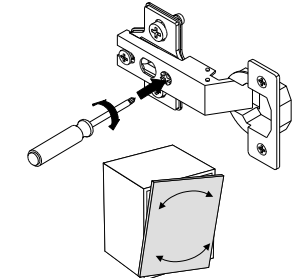

TYPE:L

TYPE:R

FOX GOLD

FOX BRONZE

FOX SILVER, SILVER+
FOX SILVER LUX,
FOX PLATINUM, PLATINIUM+