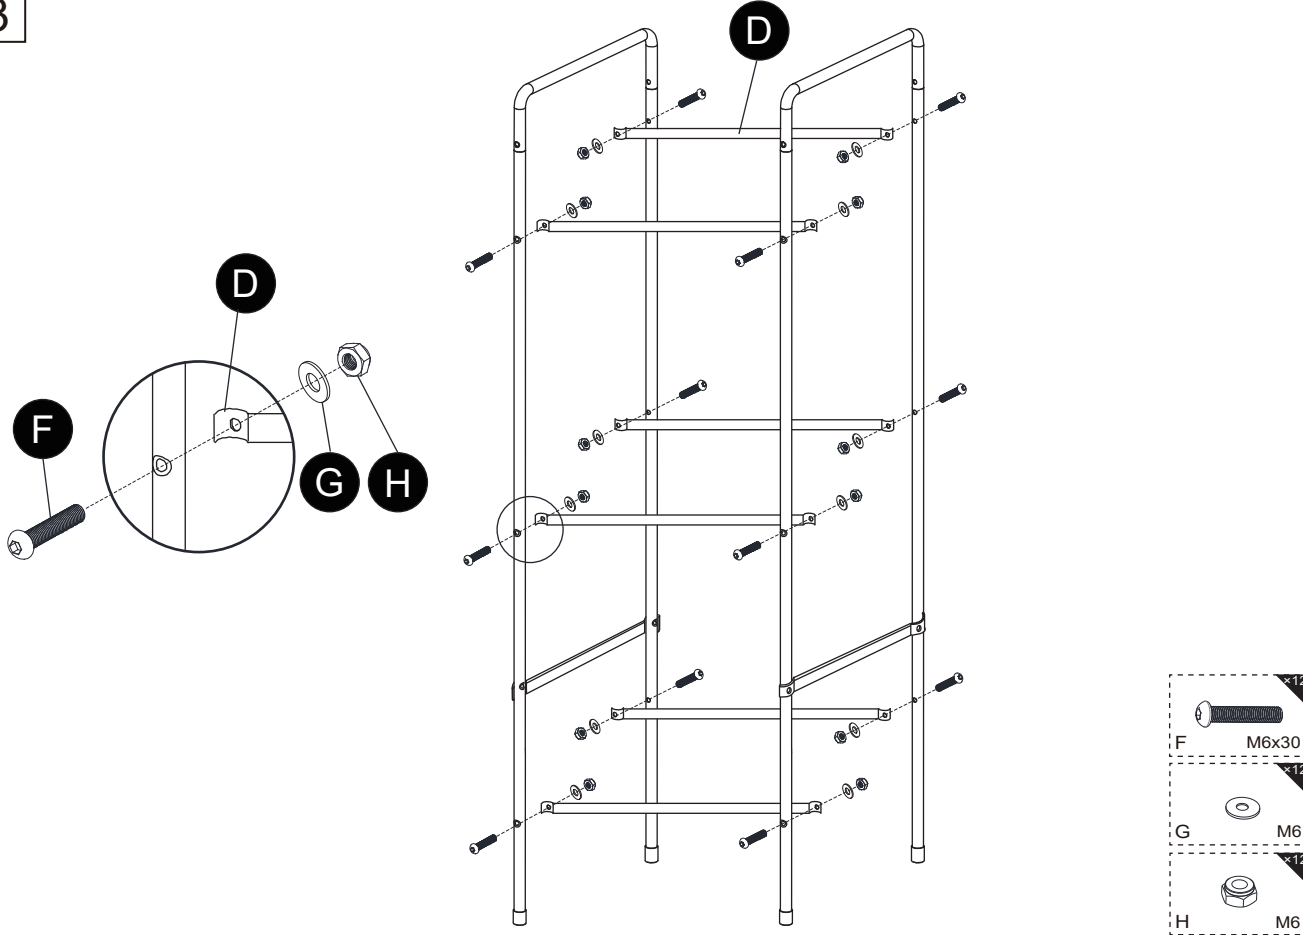

ASSEMBLY/MONTAGE/ASSEMBLAGE/MONTAJE/ASSEMBLAGGIO

2

	x4
F	M6x30
	x4
G	M6
	x4
H	M6

3

	x12
F	M6x30
	x12
G	M6
	x12
H	M6

Contact person
tectake Ltd
18 Soho Square
London W1D 3QL
United Kingdom
Telephone: +44 203 488 4565
www.tectake.co.uk
mail@tectake.co.uk