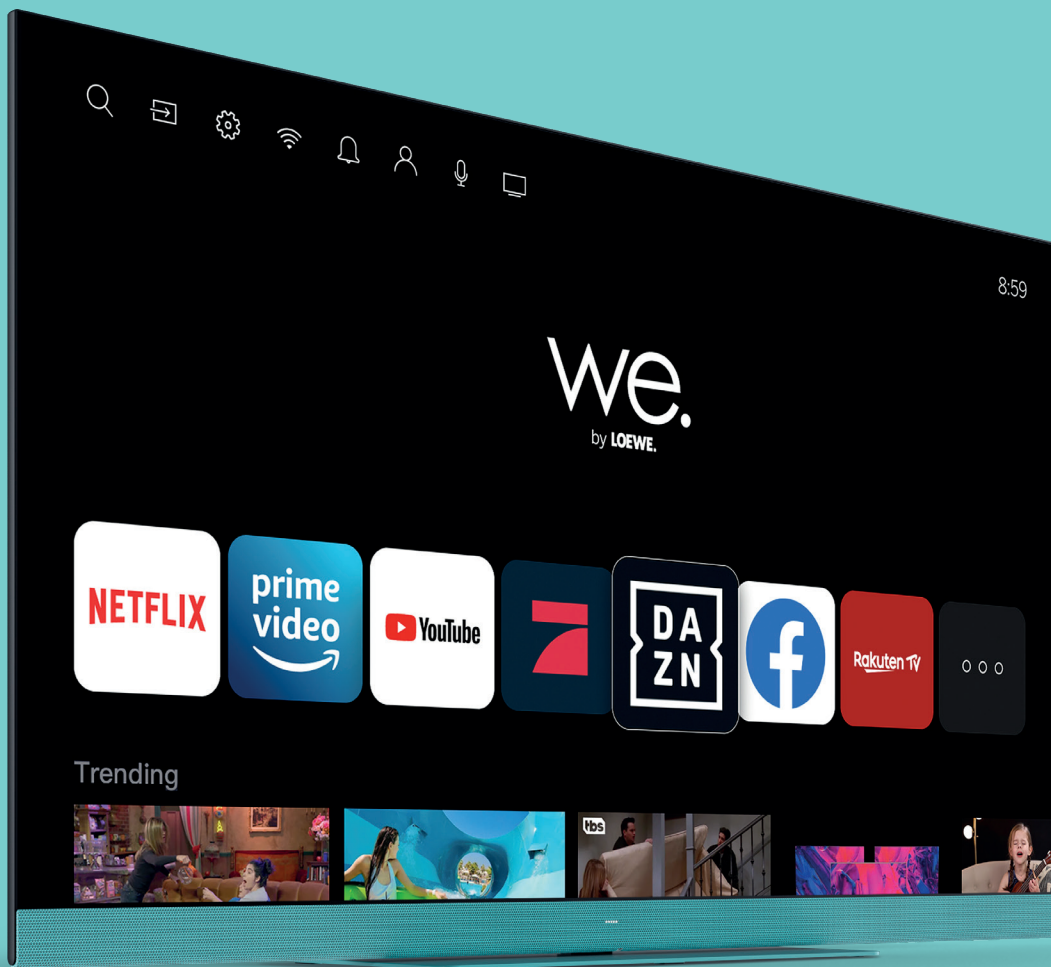

We. SEE

Smart TV

This is television, for all those who are excited, cheer, learn, fight, stream, play and admire. For the perfect balance between high-tech and slow-down. For a new perspective on what really drives you. For you. With the latest technology, the Ultra HD LED Streaming TV not only impresses with an immense colour spectrum and brilliant high-contrast images, but also with the incredible depth effect - for perfect colours and shapes from every angle. With a music output of 80 watts, the HD LED Streaming TV provides an incomparable sound experience.

The new WE. SEE is made for your individual feel-good programme and is always perfectly in tune with what you need: inspiration, innovation or concentration.