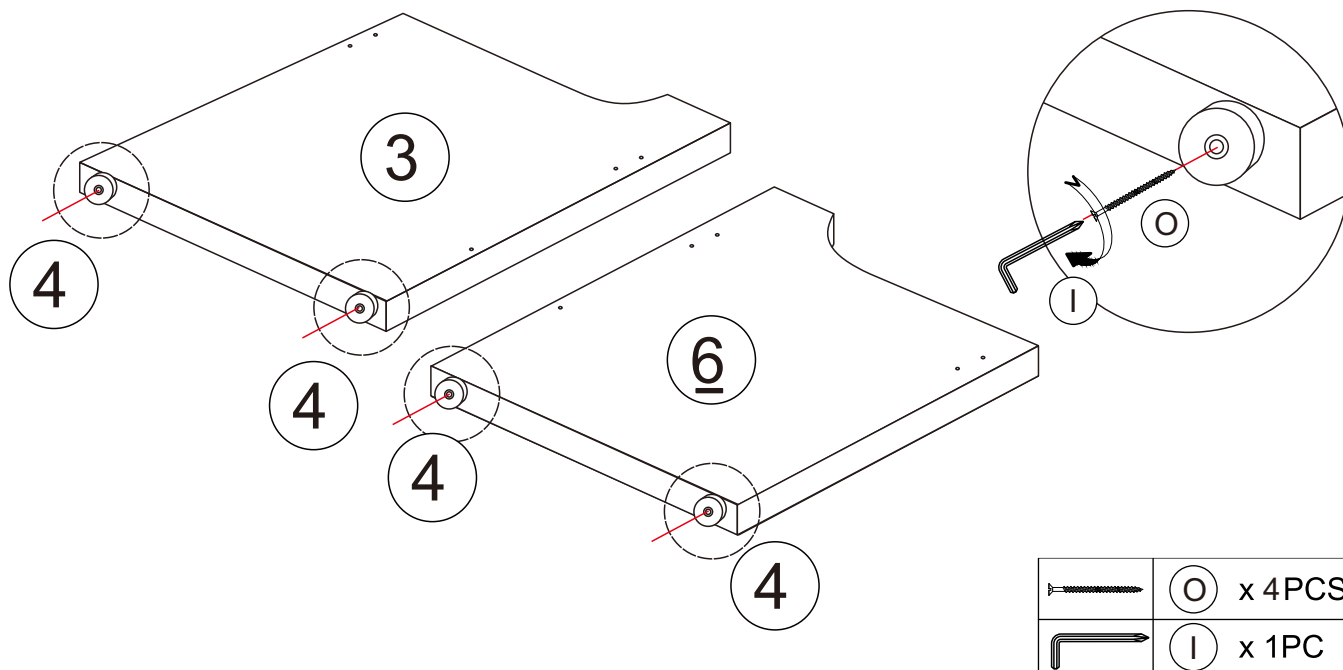

Installation Steps

Before your installation, please make sure that you have all the parts listed in the manual. If you find something missing please do not hesitate in contacting us.

1

2