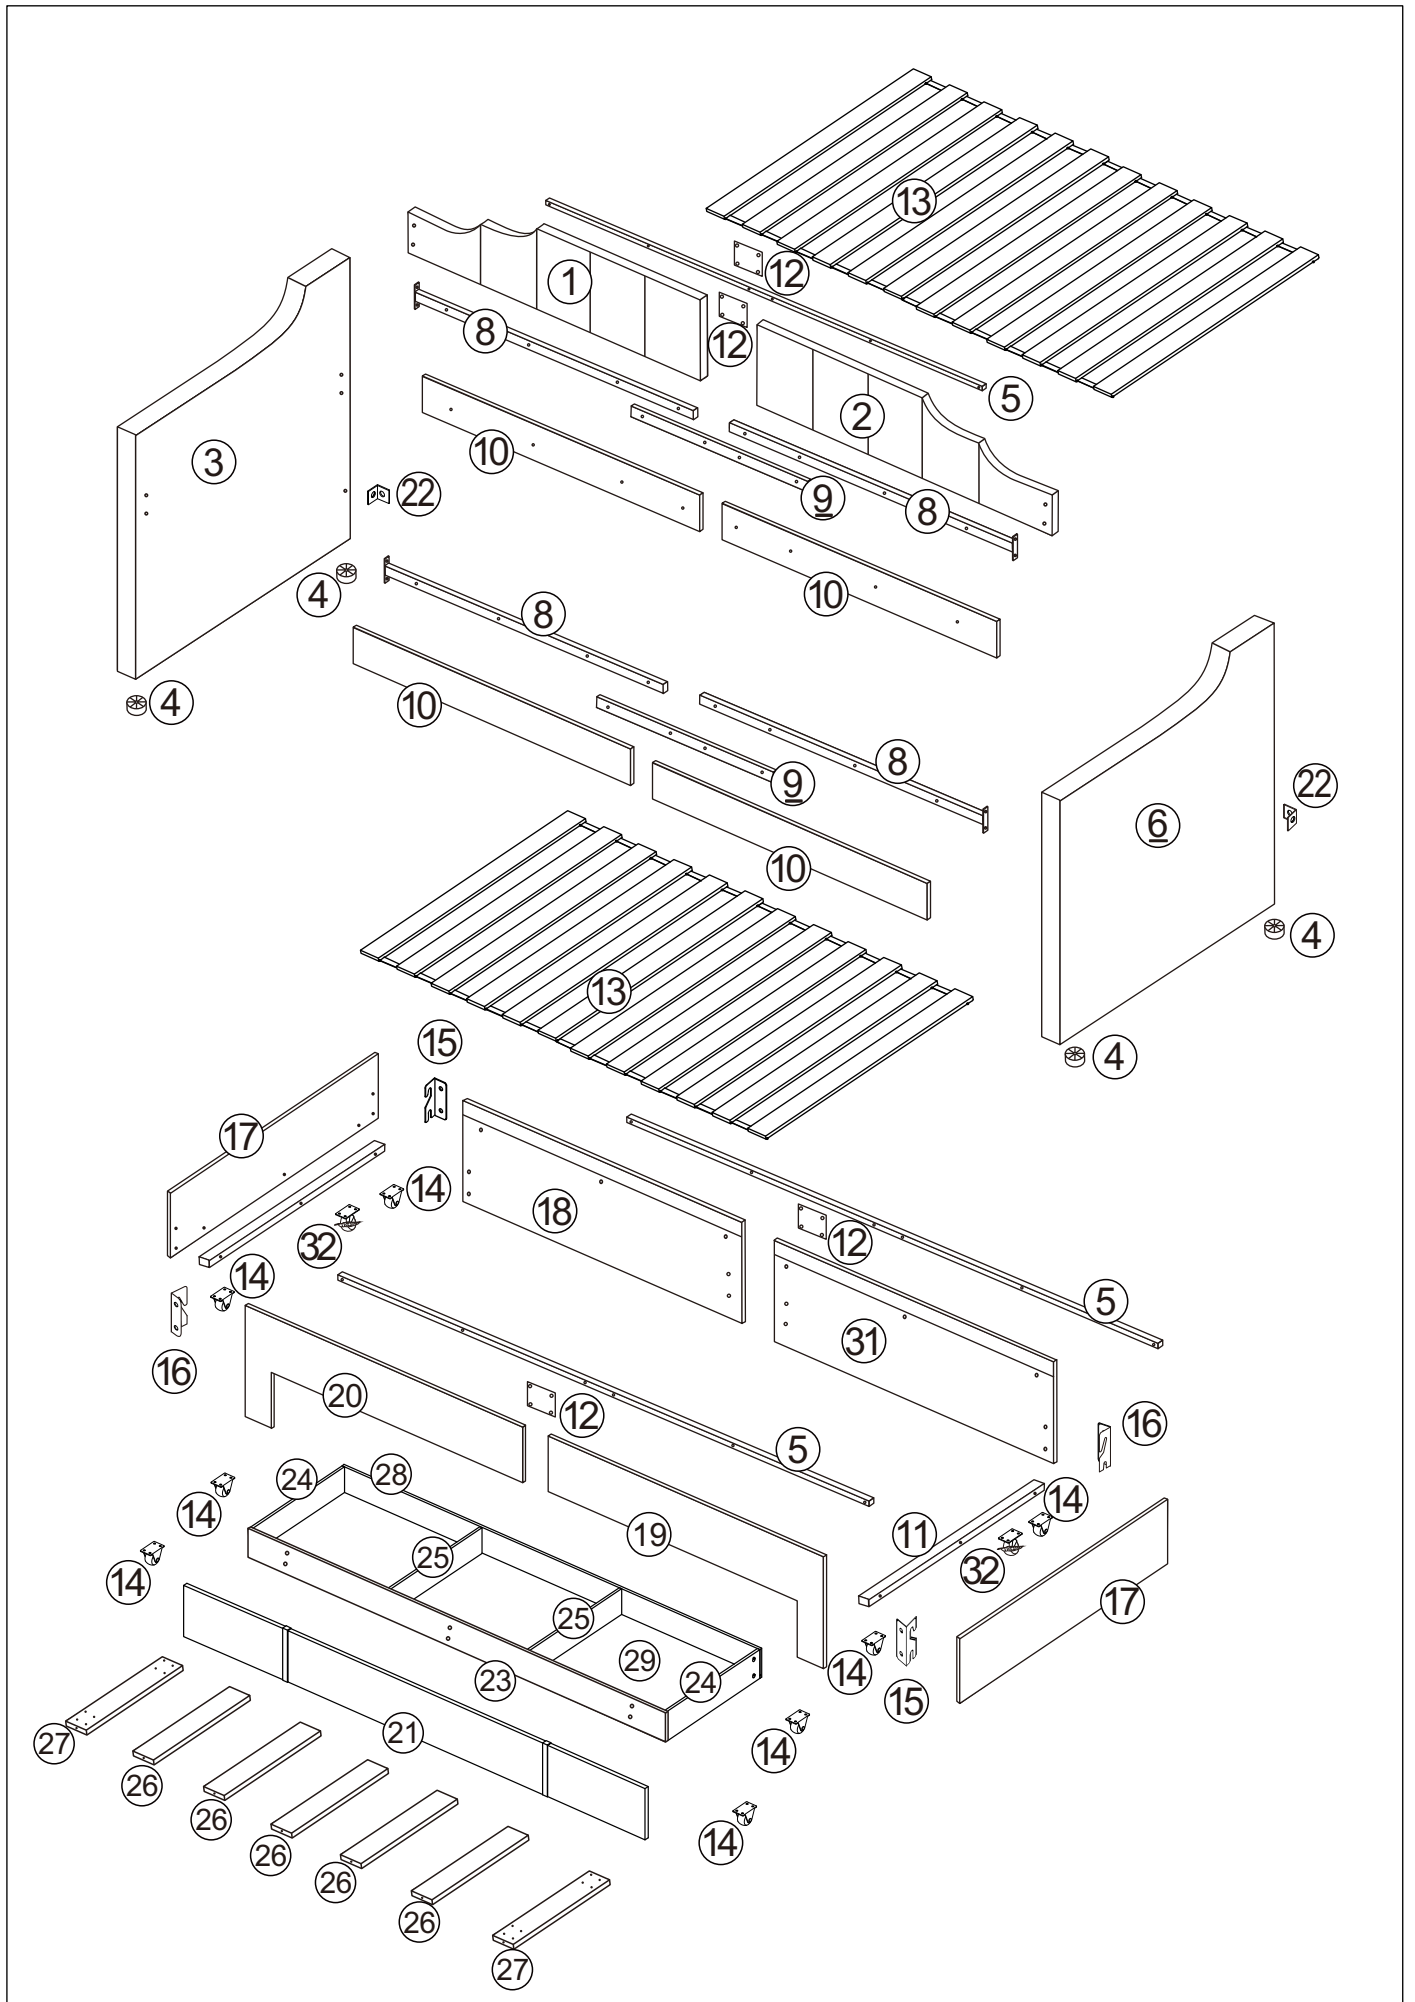

Assembly Instruction

SKU: WF314475/WF314476/WF314477

BED FRAME

Parts List for WF314475

<p>3</p>  <p>1PC</p>	<p>4</p>  <p>4PCS</p>
<p>6</p>  <p>1PC</p>	<p>7</p>  <p>2PCS</p>
<p>12</p>  <p>4PCS</p>	<p>14</p>  <p>8PCS</p>
<p>15</p>  <p>2PCS</p>	<p>16</p>  <p>2PCS</p>
<p>22</p>  <p>2PCS</p>	<p>30</p>  <p>2PCS</p>
<p>32</p>  <p>2PCS</p>	

	(G) x 4PCS
	(J) x 1PC

13

	(D) x 6PCS
	(J) x 1PC

14

TIP:

The part "15" and "16" are different, they go in two directions: left and right, please install as the picture shown.

	(B) x 4PCS
	(E) x 4PCS
	(F) x 4PCS
	(I) x 1PC

15

	(G) x 4PCS
	(J) x 1PC

16

	(D) x 6PCS
	(J) x 1PC

17

TIP:

The part "15" and "16" are different, they go in two directions: left and right, please install as the picture shown.

18