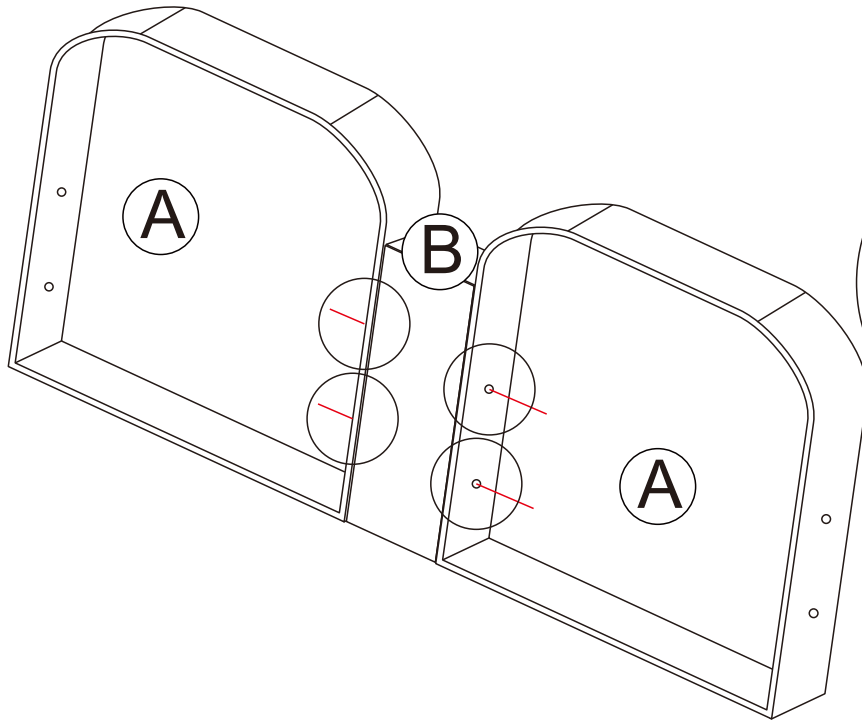

1PC

Hardware List for WF311502

<p>①</p>  <p>M6*30mm</p> <p>8PCS</p>	<p>②</p>  <p>M6*40mm</p> <p>14PCS</p>
<p>③</p>  <p>M6*15mm</p> <p>8PCS</p>	<p>④</p>  <p>M8*40mm</p> <p>14PCS</p>
<p>⑤</p>  <p>Ø19mm</p> <p>14PCS</p>	<p>⑥</p>  <p>M8</p> <p>14PCS</p>
<p>⑦</p>  <p>Ø16mm</p> <p>8PCS</p>	<p>⑧</p>  <p>M4*25mm</p> <p>8PCS</p>
<p>⑨</p>  <p>M5</p> <p>1PC</p>	<p>⑩</p>  <p>M4</p> <p>1PC</p>

Installation Steps

Before your installation, please make sure that you have all the parts listed in the manual. If you find something missing please do not hesitate in contacting us.

1

	④ x 4PCS
	⑤ x 4PCS
	⑥ x 4PCS
	⑨ x 1PC