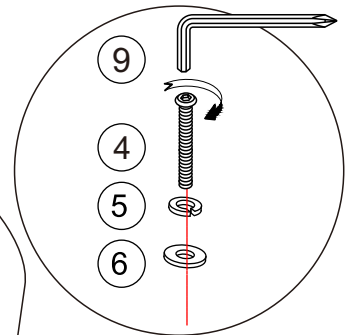

1PC

Hardware List for WF311502

<p>①</p>  <p>M6*30mm</p> <p>8PCS</p>	<p>②</p>  <p>M6*40mm</p> <p>14PCS</p>
<p>③</p>  <p>M6*15mm</p> <p>8PCS</p>	<p>④</p>  <p>M8*40mm</p> <p>14PCS</p>
<p>⑤</p>  <p>Ø19mm</p> <p>14PCS</p>	<p>⑥</p>  <p>M8</p> <p>14PCS</p>
<p>⑦</p>  <p>Ø16mm</p> <p>8PCS</p>	<p>⑧</p>  <p>M4*25mm</p> <p>8PCS</p>
<p>⑨</p>  <p>M5</p> <p>1PC</p>	<p>⑩</p>  <p>M4</p> <p>1PC</p>

Installation Steps

Before your installation, please make sure that you have all the parts listed in the manual. If you find something missing please do not hesitate in contacting us.

1

	④ x 4PCS
	⑤ x 4PCS
	⑥ x 4PCS
	⑨ x 1PC