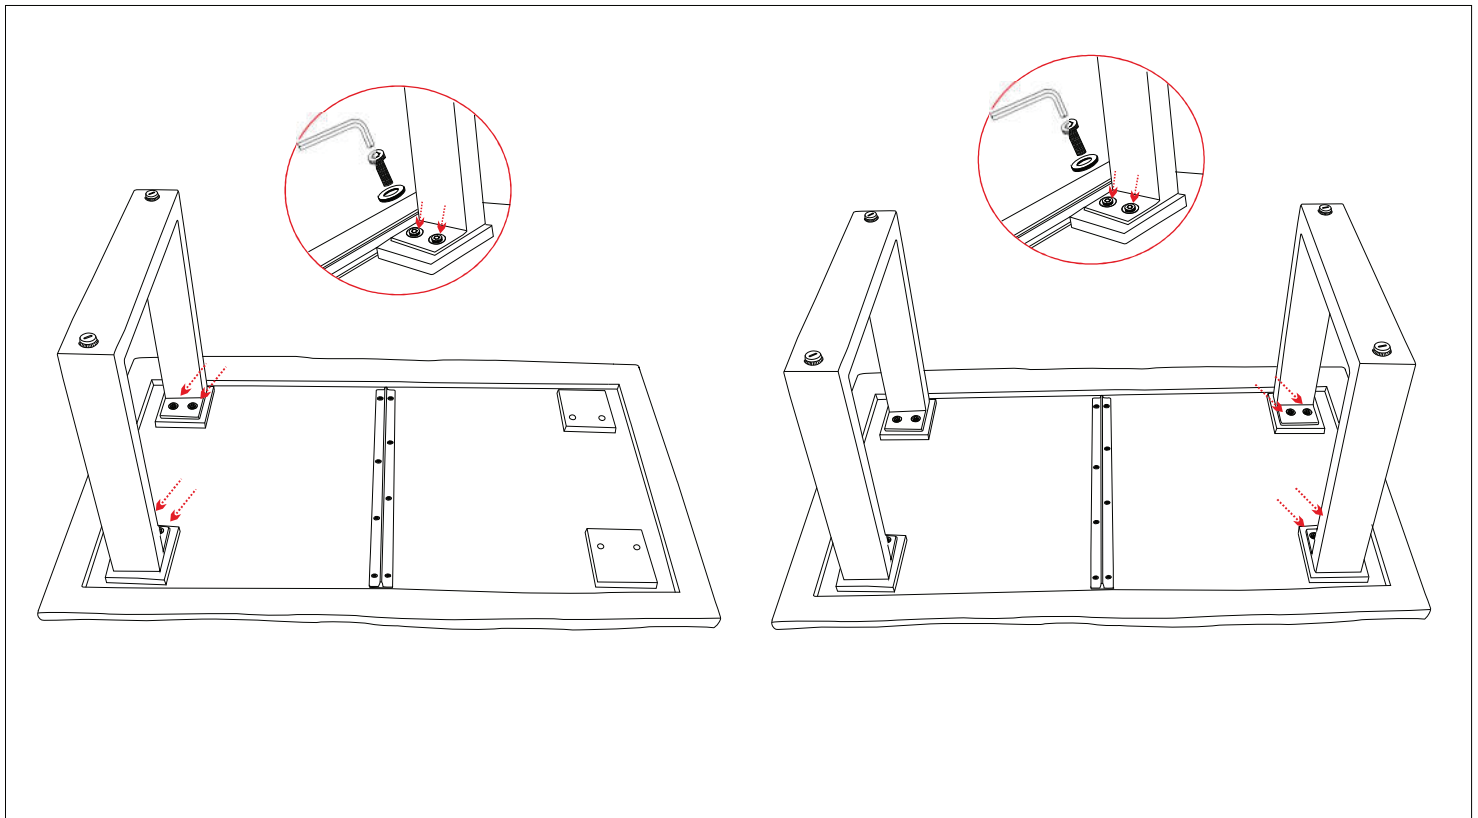

**Art. No.67389-200**

15 Min

(8x25mm)  
(8 Pcs.)

(8 Pcs.)

(1 Pcs.)

A circular icon with a clock face and the text '15 Min'. Two human icons representing two people. An icon of a hex head screw, a circular washer, and an L-shaped Allen key.

**Assembled Product**