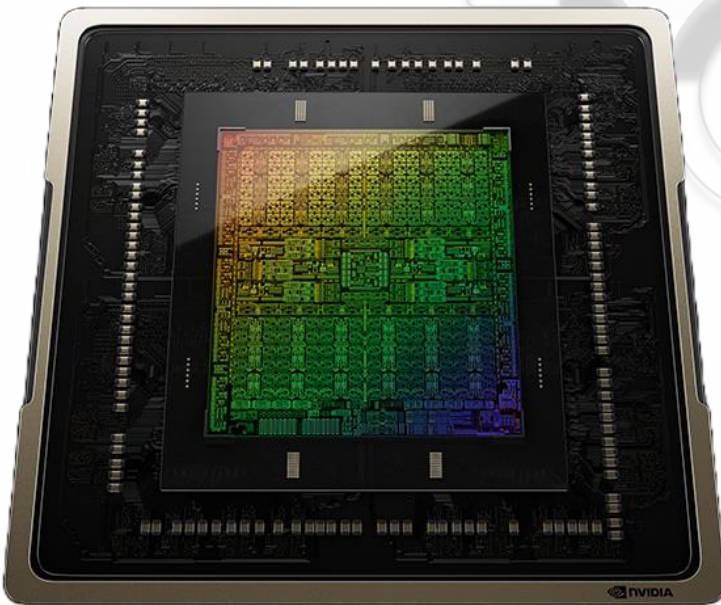

AERO 16 OLED (2023)

PERFORMANCE

The AERO takes an upgrade with the latest desktop-caliber mobile focused 14-core (6 Performance cores and 8 Efficiency cores) 13th Gen Intel® Core™ i9-13900H processor, offering you an unprecedented performance on demand, a portable & sleek lifestyle, anywhere you go.

More than

70%

Of the time spent on laptops requires CPU performance

The new NVIDIA® Ada Lovelace architecture delivers a quantum leap in performance, efficiency, and AI-powered graphics.

It has new Streaming Multiprocessors, 3rd generation Ray Tracing Cores, and 4th generation Tensor Cores. It's built on a new custom TSMC 4N process, runs with blazing fast clocks, and features a large L2 cache. It enables fast ray tracing, new ways to create, making content creation faster and easier than ever.