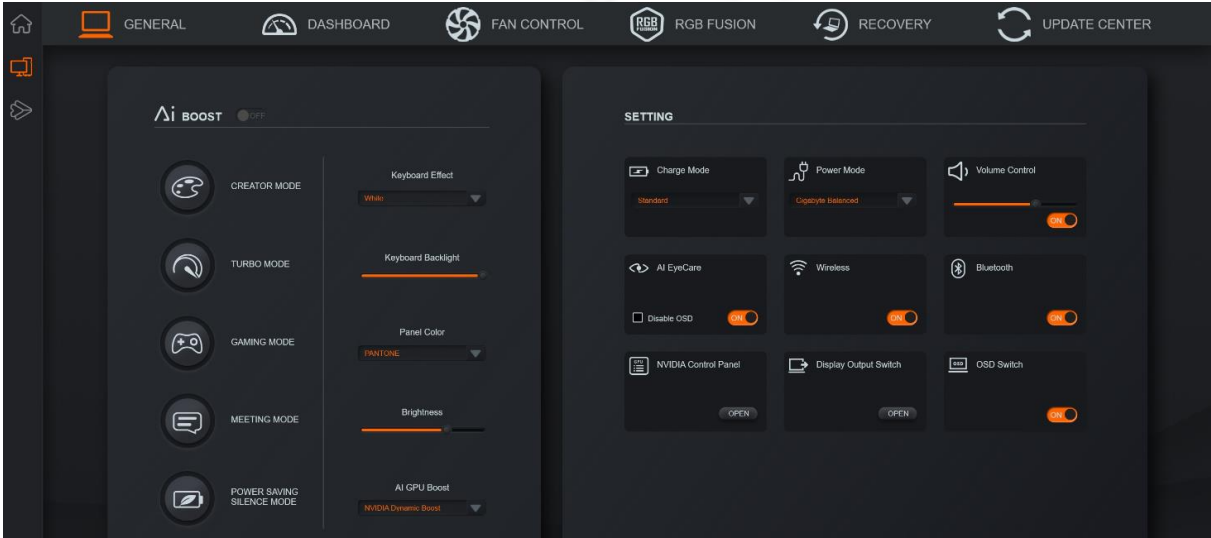

AERO 16 OLED (2023)

AUDIO

The new AERO series adopts the DTS:X™ Ultra audio technology, letting creator enjoy the full depth of high-fidelity audio. Virtual 7.1-channel surround sound innovation provides outstanding sound experience and performance. From gaming, watching movies to conference calls, DTS:X™ Ultra brings true 3D surround effect and voice communication is clearer than ever with Two-Way AI Noise Cancellation technology which removes noise from incoming and outgoing audio.

7.1 Channel Surround Sound

Experience sounds that move with precision above, around, and behind you.

Tuning Specific

Contains a database of more than 500 headphones that provides consumer's particular headphone to optimize the audio experience.

DTS Sound Unbound app

Enable to streaming playback of DTS-encoded content through the native media player or any web browser running Windows 10 with support for up to 11.1 multi-channel surround.

SOFTWARE

You can select the scenario modes or turn on the A.I. boost technology through GIGABYTE Control Center, including keyboard backlight, fan mode settings and control the load status of the CPU and GPU wattage in real time, as well as the common system settings.

*Specifications are subject to change without notice. GIGABYTE cannot be responsible for errors and omissions in typography or photography.