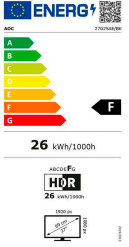

27G2SAE/BK

27 inch (68.6 cm) LCD MONITOR

27" gaming monitor with 165Hz refresh rate, 1ms MPRT response time and FreeSync Premium

General

Model name	27G2SAE/BK
EAN	4038986129893
Product Line	AOC Gaming
Series	G2 Series
Channel	B2C
Classification	Mainstream
Section	Consumer, Gaming
Gaming style	Shooters, MMORPG, Action, eSports, RTS, FPS (eSports), Racing
Launch date	2021-08-17T22:00:00+00:00
Continent	Europe

Screen

Resolution	1920x1080
Refresh rate	165Hz
Screen size (inch)	27 inch
Screen size (cm)	68.6 cm
Flat / Curved	Flat
Backlight	WLED
Panel Type	VA
Aspect ratio	16:9
Display Colours	16.7 Million
sRGB Coverage (%) (CIE 1931)	12194
Scanning Frequency	VGA/HDMI1.4 : 30 -160KHz (H) DP1.2 : 30 -200KHz (H) VGA/HDMI1.4 :48-144Hz (V) DP1.2:48-165Hz (V)
Response time (GtG)	4 ms
Response Time (MPRT)	1 ms
Contrast (static)	3000:1
Brightness (typical)	350 cd/m ²
Viewing angle (CR10)	178/178 °
Hard Glass	Antiglare
OSD languages	EN, FR, ES, PT, DE, IT, NL, SE, FI, PL, CZ, RU, KR, CN (T), CN (S), JP

Exterior

Monitor colour	Black Red
Bezel Type	Frameless
Removable Stand	✓

Ergonomics

Vesa Wallmount	100x100
----------------	---------

Connectivity and Multimedia

Signal Input	HDMI 1.4 x 2, DisplayPort 1.2 x 1
--------------	-----------------------------------

Power / Environmental

Power Consumption On	26W
Power Consumption Standby	0.3W watt
Power Consumption Off	0.3W watt

Approbations / Regulations

TUV-Bauart	✓
CE	✓
FCC	✓
EAC	✓
ISO 9241-307 class I	✓
Rohs compliant	✓