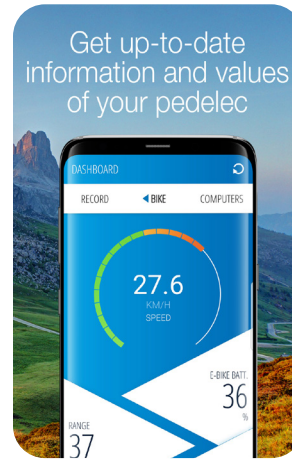

NEUE Funktionen
 Sprachnavigation und
 Apple Watch support

Funktionen der Apple Watch

- Navigation über die Uhr
- Anzeige der Computerdaten des Pedelecs
- Anzeige des Kartenausschnittes

Zum Google Play Store

Zum App Store

Die FISCHER E-Connect APP ist kostenfrei für iOS und Android in den APP-Stores erhältlich

FISCHER E-Connect APP

With the FISCHER E-Connect APP you do not only navigate on Europe's cycle paths **FREE OF CHARGE**, it connects to your FISCHER pedelec and displays various current information about your E-Bike.

- Topographic range indicator: Shows on the map exactly how far you can drive, taking into account the topographical conditions, your current driving behaviour and the battery charge level
- The maps of most European countries are available with the APP as offline version free of charge

- Record your routes, save them and export your favourite routes
- An integrated tour manager manages your saved routes
- Import GPX data easily and navigate to your destination via the FISCHER E-Connect APP