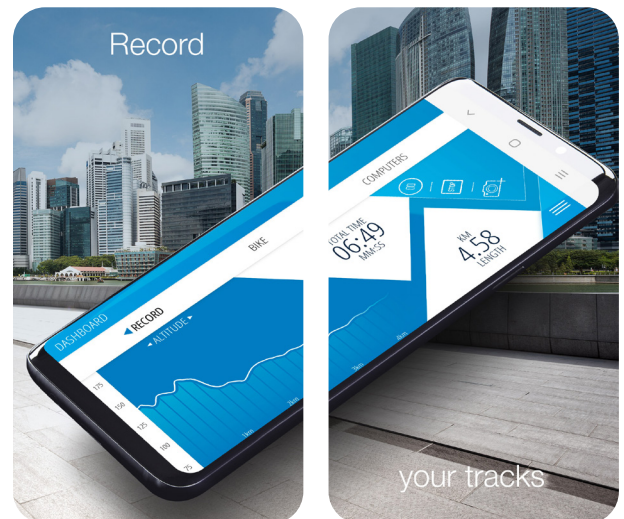

NEUE Funktionen
 Sprachnavigation und
 Apple Watch support

Funktionen der Apple Watch

- Navigation über die Uhr
- Anzeige der Computerdaten des Pedelecs
- Anzeige des Kartenausschnittes

Zum Google Play Store

Zum App Store

Die FISCHER E-Connect APP ist kostenfrei für iOS und Android in den APP-Stores erhältlich

FISCHER E-Connect APP

With the FISCHER E-Connect APP you do not only navigate on Europe's cycle paths **FREE OF CHARGE**, it connects to your FISCHER pedelec and displays various current information about your E-Bike.

- Topographic range indicator: Shows on the map exactly how far you can drive, taking into account the topographical conditions, your current driving behaviour and the battery charge level
- The maps of most European countries are available with the APP as offline version free of charge

- Record your routes, save them and export your favourite routes
- An integrated tour manager manages your saved routes
- Import GPX data easily and navigate to your destination via the FISCHER E-Connect APP