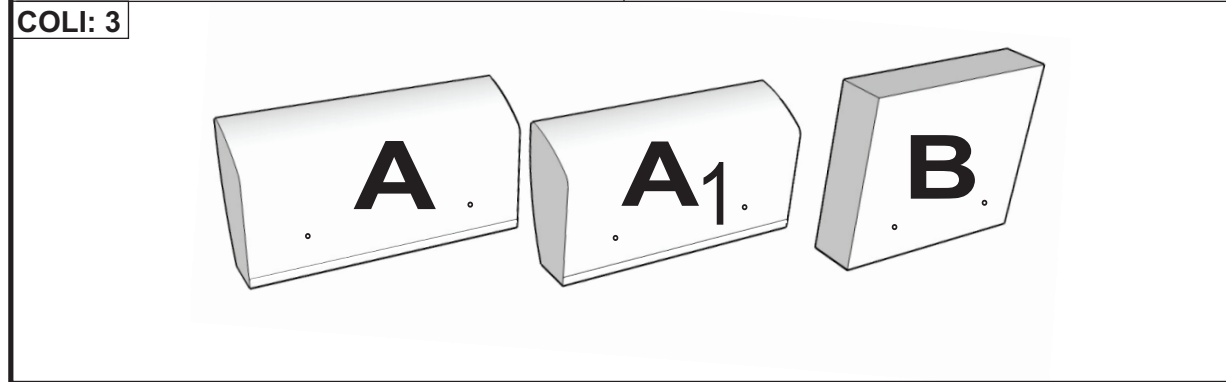

6 x (8x100)	2 x (8x70)	8x M8	8 x Ø8	5x 50mm	5x (5x35)	8 x (6x25)	8 x
8 x	4 x	6 x	11x	3x	2x	2x	

1-L