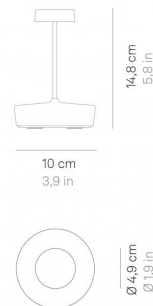

# SWAP MINI

TABLE

LAMPES A PORTER

Swap mini is a battery-operated, portable and rechargeable table lamp. It has a contact charging base and dimmer touch control. Thanks to its small size (height 14.8 cm and diameter 10 cm) it creates the right atmosphere both indoor and outdoor.

## DIMENSIONS AND HOLES

Dimensions  $\varnothing$  10 - h 14,8 cm/  $\varnothing$  3,9 " - h 5,8 "