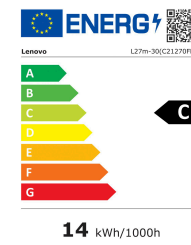

Weight (Including Stand)

6.1 kg / 13.5 lbs.

Monitor cable

USB Type-C to Type-C

ENERGY STAR

None

TCO

None

EPEAT

None

TÜV Rheinland Low Blue Light

None

TÜV Rheinland Eye Comfort

Yes

TÜV Rheinland Eyesafe Display

Yes

TÜV Rheinland Flicker Free

None

Base Warranty

3-year

Operating System Support

Support Windows 7, Windows 10

Sync Technology

AMD FreeSync

Tiny Support / CPU / Platform

None / None / None

Ethernet / Bluetooth / Wireless

None / None / None

Touch Screen / Digitizer Pen / Battery

None / None / None

Display Ram / Storage / Card Slot

None / None / None

EAN / UPC / JAN

0195713714709

Announce Date

2021-07-24

WWW.LENOVO.COM

Lenovo may not offer the products, services or features discussed in this document in other countries. Lenovo may withdraw an offering at any time. Information is subject to change without notice. Consult your local representative for information on offerings available in your area.

Lenovo reserves the right to change specifications or other product information without notice. Lenovo is not responsible for photographic or typographical errors.

Lenovo provides this publication "as is" without warranty of any kind, either express or implied, including the implied warranties of merchantability or fitness for a particular purpose.

<https://psref.lenovo.com>

Visit psref website for the latest version of Product specifications Reference.

© Lenovo, 2021. All rights reserved.