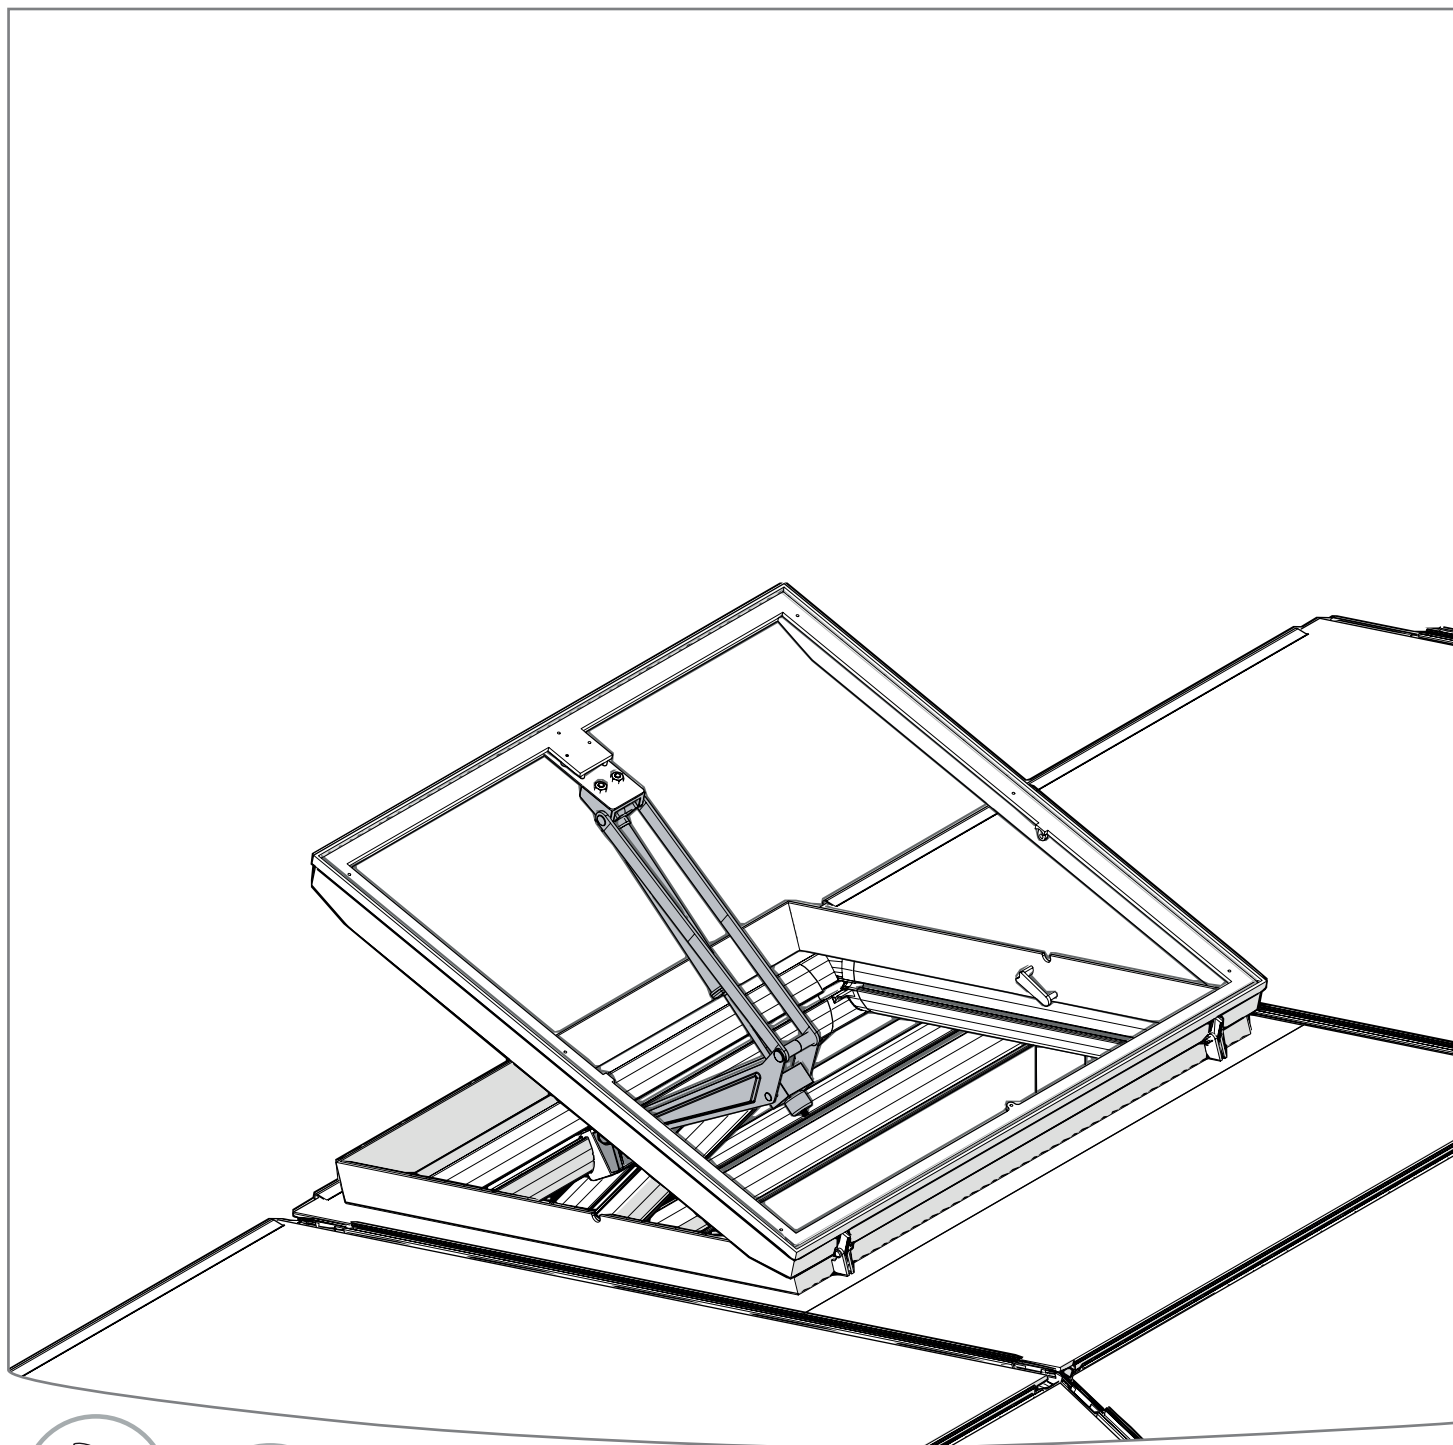

ASSEMBLY INSTRUCTIONS

Auto Vent Opener

For all Rion's greenhouses

Contents:

7219

x1

7220

x1

428

x4

429

x2

422

x4