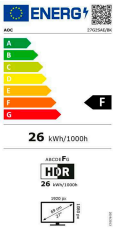

## 27G2SAE/BK

27 inch (68.6 cm) LCD MONITOR

27" gaming monitor with 165Hz refresh rate, 1ms MPRT response time and FreeSync Premium

### Screen

Resolution	1920x1080
Refresh rate	165Hz
Screen size (inch)	27 inch
Screen size (cm)	68.6 cm
Flat / Curved	Flat
Backlight	WLED
Panel Type	VA
Aspect ratio	16:9
Display Colours	16.7 Million
sRGB Coverage (%) (CIE 1931)	12194
Scanning Frequency	VGA/HDMI1.4 : 30 -160KHz (H) DP1.2 : 30 -200KHz (H) VGA/HDMI1.4 :48-144Hz (V) DP1.2:48-165Hz (V)
Response time (GtG)	4 ms
Response Time (MPRT)	1 ms
Contrast (static)	3000:1
Brightness (typical)	350 cd/m <sup>2</sup>
Viewing angle (CR10)	178/178 °
Hard Glass	Antiglare
OSD languages	EN, FR, ES, PT, DE, IT, NL, SE, FI, PL, CZ, RU, KR, CN (T), CN (S), JP