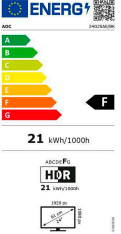

24G2SAE/BK

23.8 inch (60.5 cm) LCD MONITOR

23,8" gaming monitor with 165Hz refresh rate, 1ms MPRT response time and FreeSync Premium

General

Model name	24G2SAE/BK
EAN	4038986199919
Product Line	AOC Gaming
Series	G2 Series
Channel	B2C
Classification	Mainstream
Section	Consumer, Gaming
Gaming style	Shooters, MMORPG, Action, eSports, RTS
Launch date	2021-09-14T22:00:00+00:00
Continent	Europe

Screen

Resolution	1920x1080
Refresh rate	165Hz
Screen size (inch)	23.8 inch
Screen size (cm)	60.5 cm
Flat / Curved	Flat
Backlight	WLED
Panel Type	VA
Aspect ratio	16:9
Display Colours	16.7 Million
sRGB Coverage (%) (CIE 1931)	12595
Scanning Frequency	VGA/HDMI1.4 : 30 -160KHz (H) DP1.2 : 30 -200KHz (H) VGA/HDMI1.4 :48-144Hz (V) DP1.2:48-165Hz (V)
Response time (GtG)	4 ms
Response Time (MPRT)	1 ms
Contrast (static)	3000:1
Brightness (typical)	350 cd/m ²
Viewing angle (CR10)	178/178 °
Hard Glass	Antiglare
OSD languages	EN, FR, ES, PT, DE, IT, NL, SE, FI, PL, CZ, RU, KR, CN (T), CN (S), JP

Exterior

Monitor colour	Black Red
Bezel Type	Frameless
Removable Stand	✓

Ergonomics

Vesa Wallmount	100x100
----------------	---------

Connectivity and Multimedia

Signal Input	HDMI 1.4 x 2, DisplayPort 1.2 x 1
--------------	-----------------------------------

Sustainability

HF	✓
----	---

Power / Environmental

Power Consumption On	22W
Power Consumption Standby	0.3W watt
Power Consumption Off	0.3W watt

Approbations / Regulations

CE	✓
FCC	✓
EAC	✓
ISO 9241-307 class I	✓