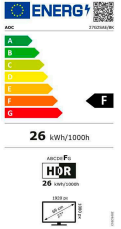

27G2SAE/BK

27 inch (68.6 cm) LCD MONITOR

27" gaming monitor with 165Hz refresh rate, 1ms MPRT response time and FreeSync Premium

General

Model name	27G2SAE/BK
EAN	4038986129893
Product Line	AOC Gaming
Series	G2 Series
Channel	B2C
Classification	Mainstream
Section	Consumer, Gaming
Gaming style	Shooters, MMORPG, Action, eSports, RTS, FPS (eSports), Racing
Launch date	2021-08-17T22:00:00+00:00
Continent	Europe

Screen

Resolution	1920x1080
Refresh rate	165Hz
Screen size (inch)	27 inch
Screen size (cm)	68.6 cm
Flat / Curved	Flat
Backlight	WLED
Panel Type	VA
Aspect ratio	16:9
Display Colours	16.7 Million
sRGB Coverage (%) (CIE 1931)	12194
Scanning Frequency	VGA/HDMI1.4 : 30 -160KHz (H) DP1.2 : 30 -200KHz (H) VGA/HDMI1.4 :48-144Hz (V) DP1.2:48-165Hz (V)
Response time (GtG)	4 ms
Response Time (MPRT)	1 ms
Contrast (static)	3000:1
Brightness (typical)	350 cd/m ²
Viewing angle (CR10)	178/178 °
Hard Glass	Antiglare
OSD languages	EN, FR, ES, PT, DE, IT, NL, SE, FI, PL, CZ, RU, KR, CN (T), CN (S), JP

Exterior

Monitor colour	Black Red
Bezel Type	Frameless
Removable Stand	✓

Ergonomics

Vesa Wallmount	100x100
----------------	---------

Connectivity and Multimedia

Signal Input	HDMI 1.4 x 2, DisplayPort 1.2 x 1
--------------	-----------------------------------

Power / Environmental

Power Consumption On	26W
Power Consumption Standby	0.3W watt
Power Consumption Off	0.3W watt

Approbations / Regulations

TUV-Bauart	✓
CE	✓
FCC	✓
EAC	✓
ISO 9241-307 class I	✓
Rohs compliant	✓