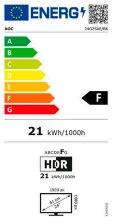

## 24G2SAE/BK

23.8 inch (60.5 cm) LCD MONITOR

23,8" gaming monitor with 165Hz refresh rate, 1ms MPRT response time and FreeSync Premium

### Screen

Resolution	1920x1080
Refresh rate	165Hz
Screen size (inch)	23.8 inch
Screen size (cm)	60.5 cm
Flat / Curved	Flat
Backlight	WLED
Panel Type	VA
Aspect ratio	16:9
Display Colours	16.7 Million
sRGB Coverage (%) (CIE 1931)	12595
Scanning Frequency	VGA/HDMI1.4 : 30 -160KHz (H) DP1.2 : 30 -200KHz (H) VGA/HDMI1.4 :48-144Hz (V) DP1.2:48-165Hz (V)
Response time (GtG)	4 ms
Response Time (MPRT)	1 ms
Contrast (static)	3000:1
Brightness (typical)	350 cd/m <sup>2</sup>
Viewing angle (CR10)	178/178 °
Hard Glass	Antiglare
OSD languages	EN, FR, ES, PT, DE, IT, NL, SE, FI, PL, CZ, RU, KR, CN (T), CN (S), JP