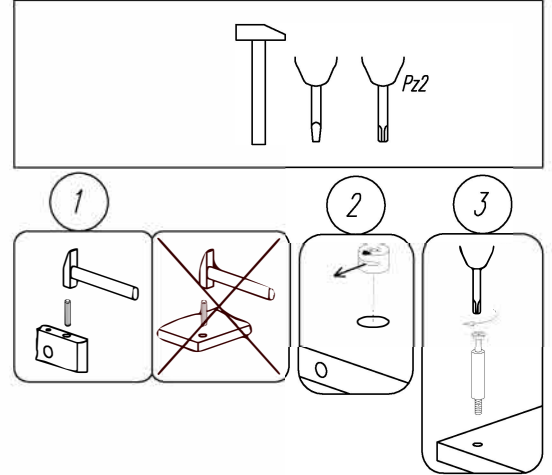

LARA-KOMODE-3DR 3/2011

Colli 1/2:

- Part no. 1/Top -x1
- Part no. 1/Bottom -x1
- Part no. 3 -x2
- Part no. DR2 -x1
- Part no. DR3 -x3
- Part no. DR4 -x3
- Part no. DR5 -x3
- Part no. DR6 -x3

Colli 2/2:

- Part no. 2L -x1
- Part no. 2R -x1
- Part no. 4 -x2
- Part no. 5 -x2
- Part no. 6 -x1
- Part no. 7 -x2
- Part no. 8 -x1
- Part no. DR1 -x3
- Part no. DR2 -x2

Fittings/Beschloge/Quincaillerie
Assembly instruction /Instruction/Montage

x3

x3

x3