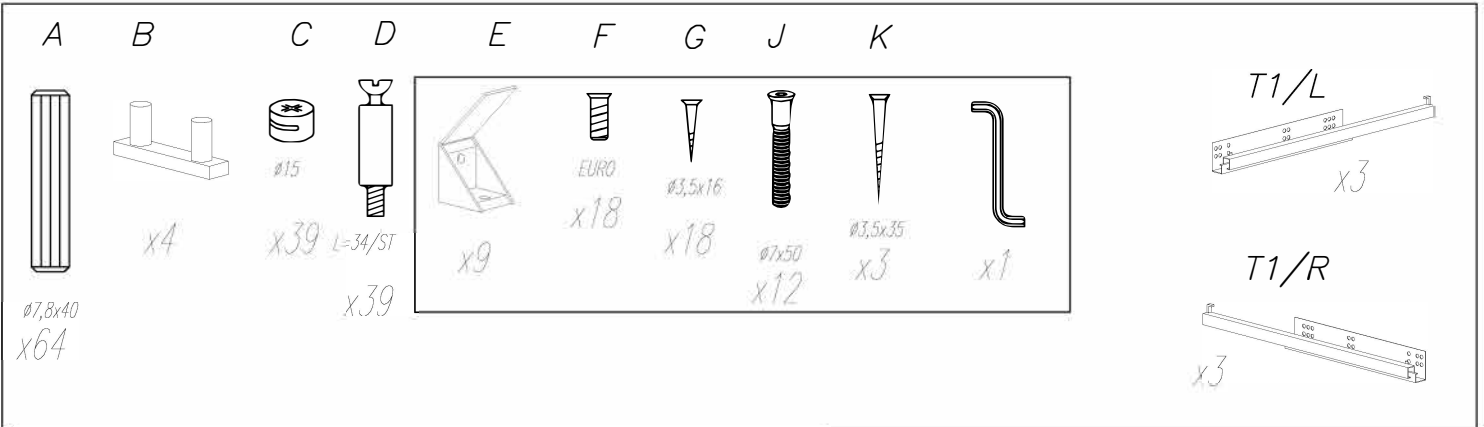

LARA-KOMODE-3DR 3/2011

Colli 1/2:

- Part no. 1/Top -x1
- Part no. 1/Bottom -x1
- Part no. 3 -x2
- Part no. DR2 -x1
- Part no. DR3 -x3
- Part no. DR4 -x3
- Part no. DR5 -x3
- Part no. DR6 -x3

Colli 2/2:

- Part no. 2L -x1
- Part no. 2R -x1
- Part no. 4 -x2
- Part no. 5 -x2
- Part no. 6 -x1
- Part no. 7 -x2
- Part no. 8 -x1
- Part no. DR1 -x3
- Part no. DR2 -x2

Fittings/Beschloge/Quincaillerie
Assembly instruction /Instruction/Montage

x3

x3

x3