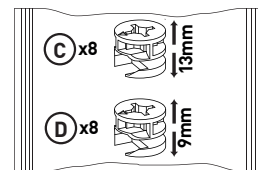

MONTAGEANLEITUNG

LOWBOARD

LeHB 1-2-3-4 MODUL B

1260x420x550mm

SERVICEKARTE

Beutel no.1 B

Beutel no.2 B

Beutel no.3 B

Beutel no.4 B

Beutel no.5 B

Beutel no.6 B

Beutel no.7 B

Beutel no.8 B

Beutel no.9 B

Beutel no.10 B

Beutel no.12 B

Beutel no.11 B

1

2

3

4

- (A) x6 $\phi 8 \times 30$
- (C) x4 $\phi 8 \times 30$
- (F) x4 $\phi 3.5 \times 13 \text{mm}$
- (Q) x2 $\phi 3.5 \times 13 \text{mm}$
- (S) x1
- (T) x1

5

(A) x6 $\phi 8 \times 30$ (C) x4  13mm