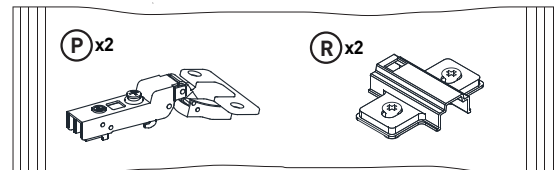

MONTAGEANLEITUNG

LOWBOARD

LeHB 1-2-3-4 MODUL B

1260x420x550mm

SERVICEKARTE

Beutel no.1 B

Beutel no.2 B

Beutel no.3 B

Beutel no.4 B

Beutel no.5 B

Beutel no.6 B

Beutel no.7 B

Beutel no.8 B

Beutel no.9 B

Beutel no.10 B

Beutel no.12 B

Beutel no.11 B

1

2

3

4

- (A) x6 $\phi 8 \times 30$
- (C) x4 $\phi 8 \times 30$
- (F) x4 $\phi 3.5 \times 13 \text{mm}$
- (Q) x2 $\phi 3.5 \times 13 \text{mm}$
- (S) x1
- (T) x1

5

(A) x6 $\phi 8 \times 30$ (C) x4  13mm