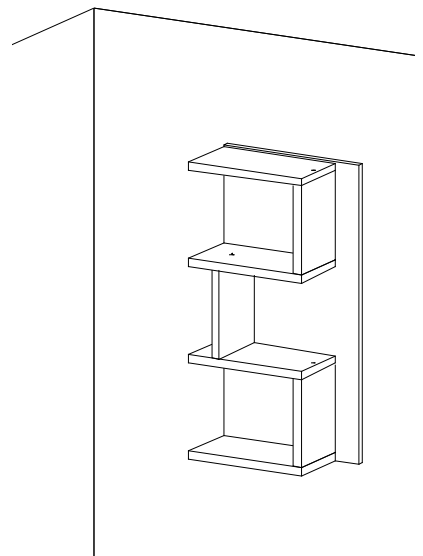

O07*2

W02*2