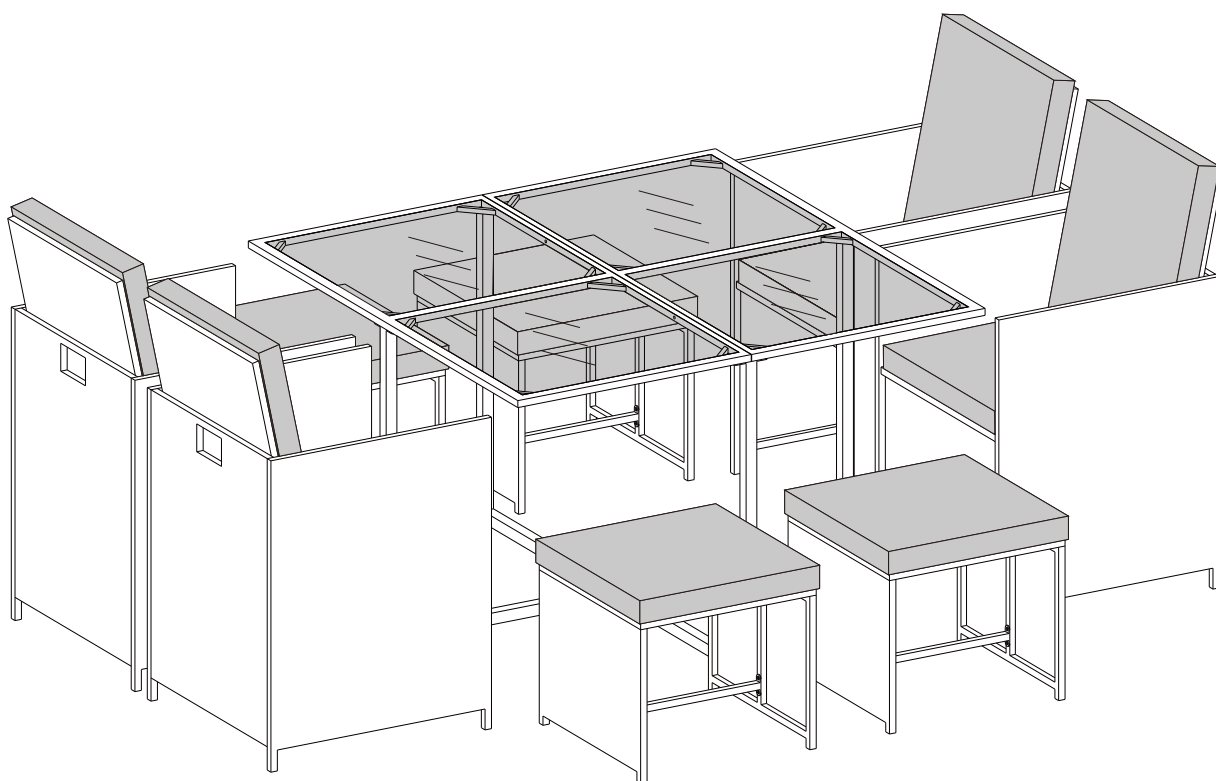

SONGMICS®

GGF009/091 | Garden Furniture Set
Gartenmöbel-Set

101608S

A1 × 4

A2 × 1

A3 × 2

B1 × 4

B2 × 4

B3 × 4

B4 × 4

B5 × 4

B6 × 8

42 × 47 cm

C1 × 4

C2 × 8

C3 × 4