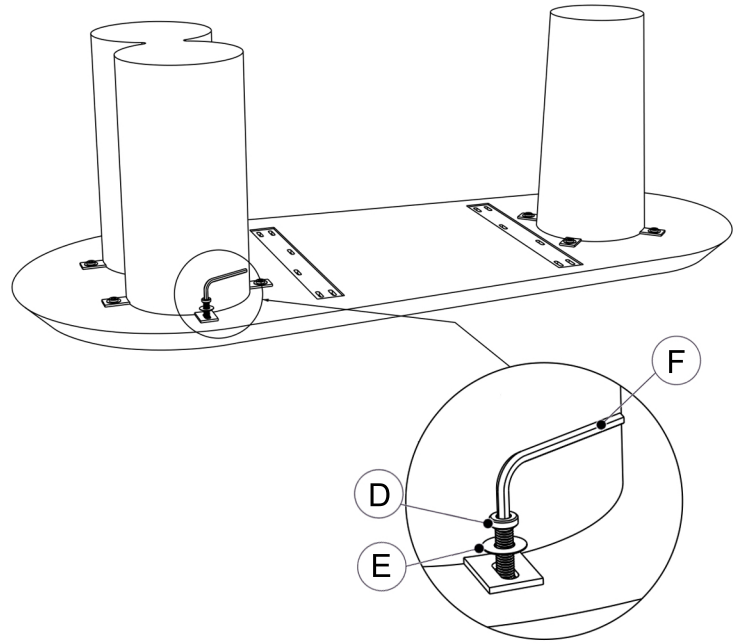

# ASSEMBLY INSTRUCTIONS

Couchtisch  
Buyer Code:- 71004-40

Dx10

Ex10

Fx1

1

3

(A+B+C)+D+E+F

2

4

ASSEMBLED VIEW

A+B+C