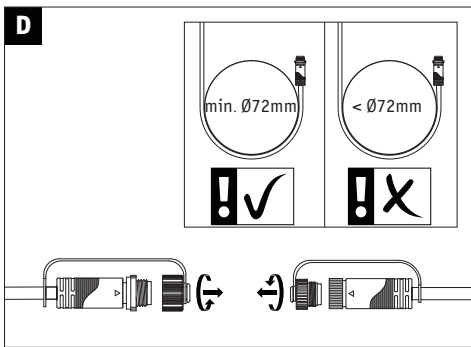

3x

1x

1x

incl.

Driver

Paulmann
Art.-Nr. 988.48

Control Box

ZigBee Control Box
not incl.
 Paulmann
Art.-Nr. 939.99