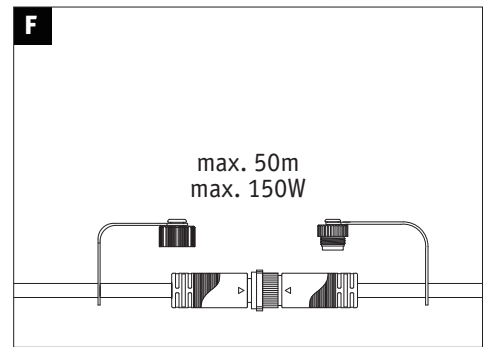

3x

1x

1x

incl.

Driver

Paulmann
Art.-Nr. 988.48

Control Box

ZigBee Control Box
not incl.
 Paulmann
Art.-Nr. 939.99