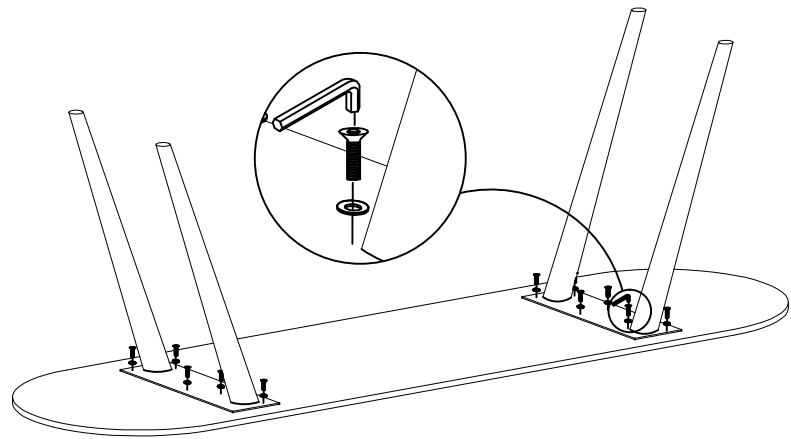

ASSEMBLY INSTRUCTION

ITEM: 65963

PART LIST:

LABEL	PICTURE	DESCRIPTION	QTY.
A)		Wood Top	01 pc.
B)		Marble Top	01 pc.
C)		Metal Top	01 pc.
D)		Legs	02 pcs.

HARDWARE LIST:

LABEL	PICTURE	DESCRIPTION	QTY.
H1)		Allen Bolt	11 pcs.
H2)		Washer	11 pcs.

HARDWARE LIST:

LABEL	PICTURE	DESCRIPTION	QTY.
T1)		Allen Key	01 pc.

ASSEMBLY INSTRUCTION

ITEM: 65963

STEPS:

STEP : 01

STEP : 02

STEP : 03

STEP : 04

STEP : 05

STEP : 06

FINAL
PICTURE