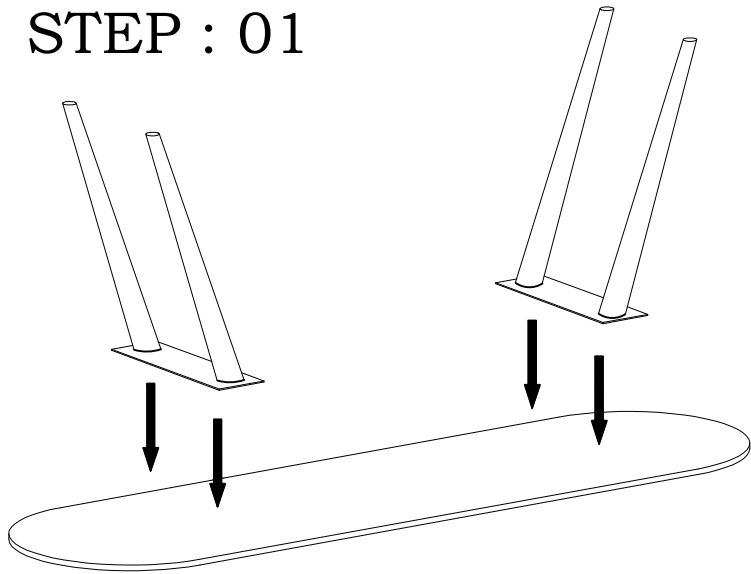

ASSEMBLY INSTRUCTION

ITEM: 65963

PART LIST:

LABEL	PICTURE	DESCRIPTION	QTY.
A)		Wood Top	01 pc.
B)		Marble Top	01 pc.
C)		Metal Top	01 pc.
D)		Legs	02 pcs.

HARDWARE LIST:

LABEL	PICTURE	DESCRIPTION	QTY.
H1)		Allen Bolt	11 pcs.
H2)		Washer	11 pcs.

HARDWARE LIST:

LABEL	PICTURE	DESCRIPTION	QTY.
T1)		Allen Key	01 pc.

ASSEMBLY INSTRUCTION

ITEM: 65963

STEPS:

STEP : 01

STEP : 02

STEP : 03

STEP : 04

STEP : 05

STEP : 06

FINAL
PICTURE