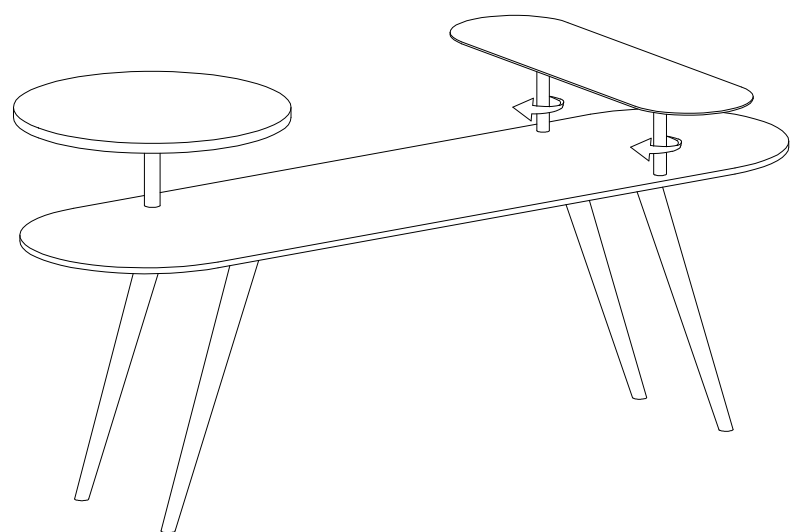

ASSEMBLY INSTRUCTION

ITEM: 65963

PART LIST:

LABEL	PICTURE	DESCRIPTION	QTY.
A)		Wood Top	01 pc.
B)		Marble Top	01 pc.
C)		Metal Top	01 pc.
D)		Legs	02 pcs.

HARDWARE LIST:

LABEL	PICTURE	DESCRIPTION	QTY.
H1)		Allen Bolt	11 pcs.
H2)		Washer	11 pcs.

HARDWARE LIST:

LABEL	PICTURE	DESCRIPTION	QTY.
T1)		Allen Key	01 pc.

ASSEMBLY INSTRUCTION

ITEM: 65963

STEPS:

STEP : 01

STEP : 02

STEP : 03

STEP : 04

STEP : 05

STEP : 06

FINAL
PICTURE