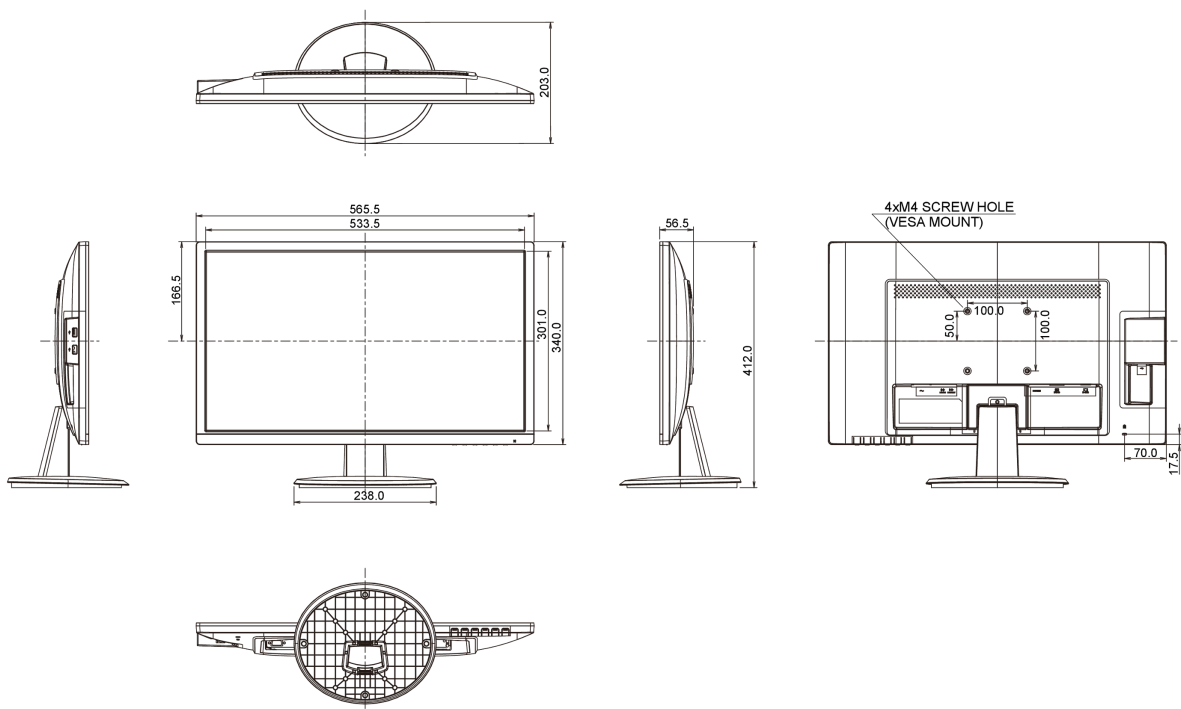

06 POWER MANAGEMENT

Power supply unit	internal
Power supply	AC 100 - 240V, 50/60Hz
Power usage	24W typical, 0.5W stand by, 0.5W off mode

07 SUSTAINABILITY

Regulations	TCO Certified, CE, TÜV-GS, VCCI-B, PSE, RoHS support, ErP, ENERGY STAR®, WEEE, EPEAT, CU, REACH

EPEAT Silver	EPEAT is a comprehensive environmental rating that helps identify greener computers and other electronic equipment. The Silver certification means the monitor meets all required criteria plus at least 50% of the optional requirements. EPEAT Silver is valid in countries where iiyama registers the product. Please visit www.epeat.net for the registration status in your country.

REACH SVHC	above 0.1%: Lead

08 DIMENSIONS / WEIGHT

Product dimensions W x H x D	565.5 x 412 x 203mm

Weight (without box)	3.4kg

EAN code	4948570115631

All trademarks and registered trademarks acknowledged. E & O E. Specification subject to change without notice. All LCD's comply with ISO-9241-307:2008 in connection with pixel defects.