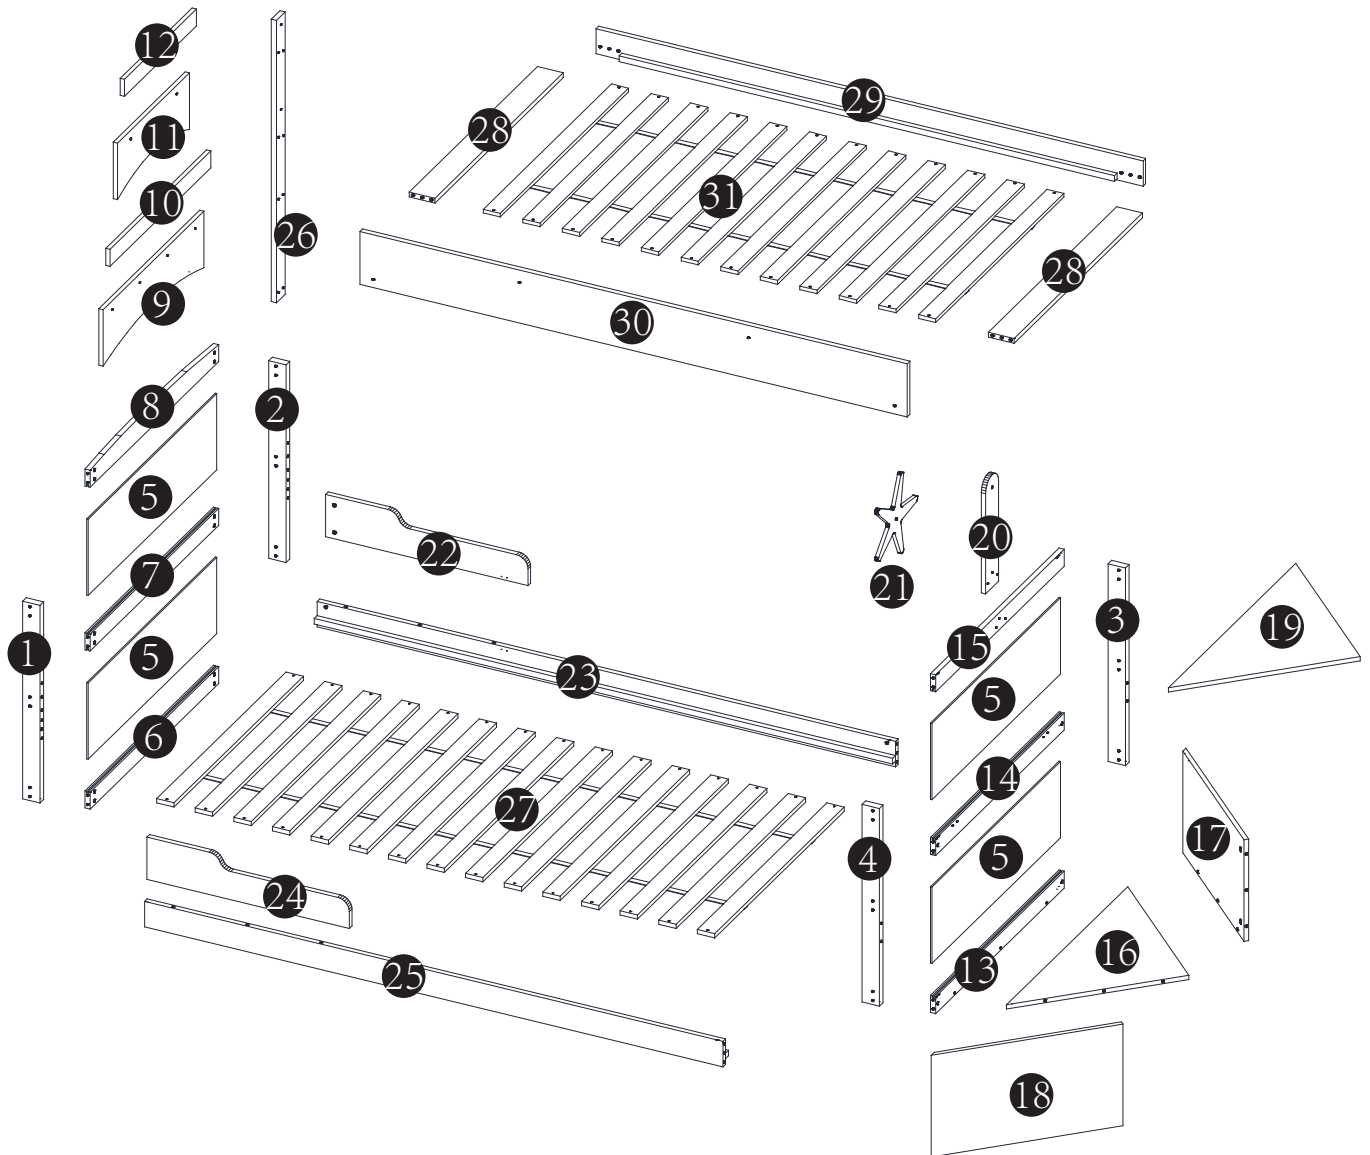

MONTAGEINSTRUKTIONEN

Kinderbett

N623P178511

N623P178512

Detailansicht

N623P178511

1 × 1 	2 × 1 	3 × 1 	4 × 1 
5 × 4 	6 × 1 	7 × 1 	8 × 1 
10 × 1 	12 × 1 	13 × 1 	14 × 1 
15 × 1 	20 × 1 	22 × 1 	23 × 1 
24 × 1 	25 × 1 	26 × 1 	28 × 2 
29 × 1 	30 × 1 		

N623P178512

9 × 1 	11 × 1 	16 × 1 	17 × 1 
18 × 1 	19 × 1 	21 × 1 	27 × 1 
31 × 1 			

N623P178512

A 	B 	C 	D 
M6*100mm(12PCS)	M6*60mm(28PCS)	M6*25mm(1PC)	M6*12mm(1PC)
E 	F 	G 	H 
(40PCS)	Φ3.5*30mm(67PCS)	Φ8*40mm(23PCS)	(4PCS)
I 	J 	L 	M 
M4(2PCS)	(1PC)	(2PCS)	(2PCS)
N 	O 	P 	Q 
Φ3.5*14mm(29PCS)	M4*21mm(2PCS)	(6PCS)	(6PCS)
R 	T 	U 	V 
(2PCS)	M3.5*25mm(10PCS)	M5*40mm(3PCS)	M3(1PC)
W 			
(1PC)			