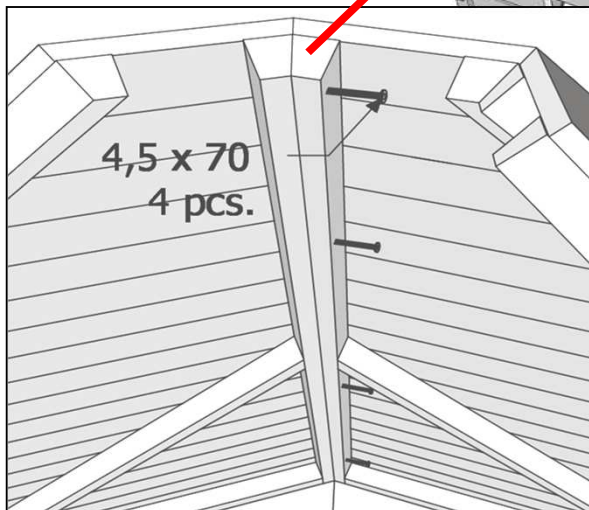

+ **12**

4,5 x 80	12