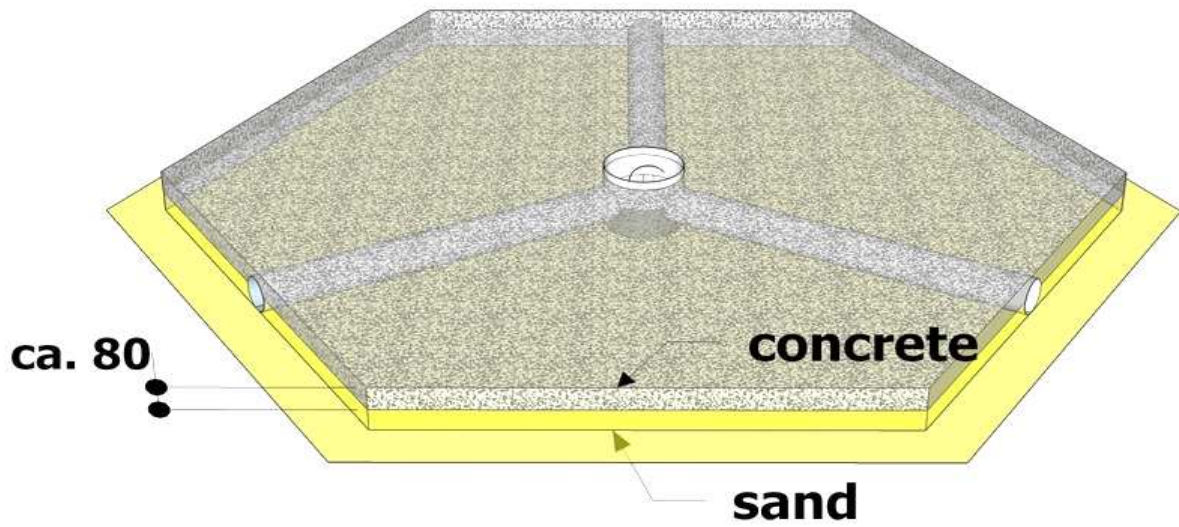

Grillkota 9,0 tilted walls

Montageanleitung * Assembly instruction

Important !
Wichtig !

Grillkota 9,0 tilted walls

Montageanleitung * Assembly instruction

1/21

Grillkota 9,0 tilted walls

Montageanleitung * Assembly instruction

2/21

1 + 1

4,5 x 80	6
----------	---

Grillkota 9,0 tilted walls

Montageanleitung * Assembly instruction

3/21

4 + **5** + **6**

4,5 x 80	48
-----------------	-----------