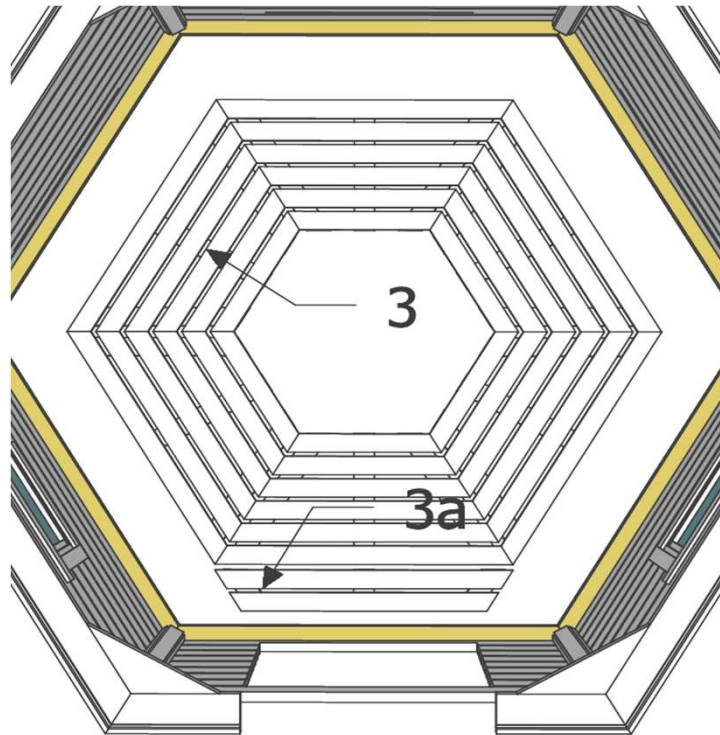

Grillkota 9,0 tilted walls

Montageanleitung * Assembly instruction

19/21