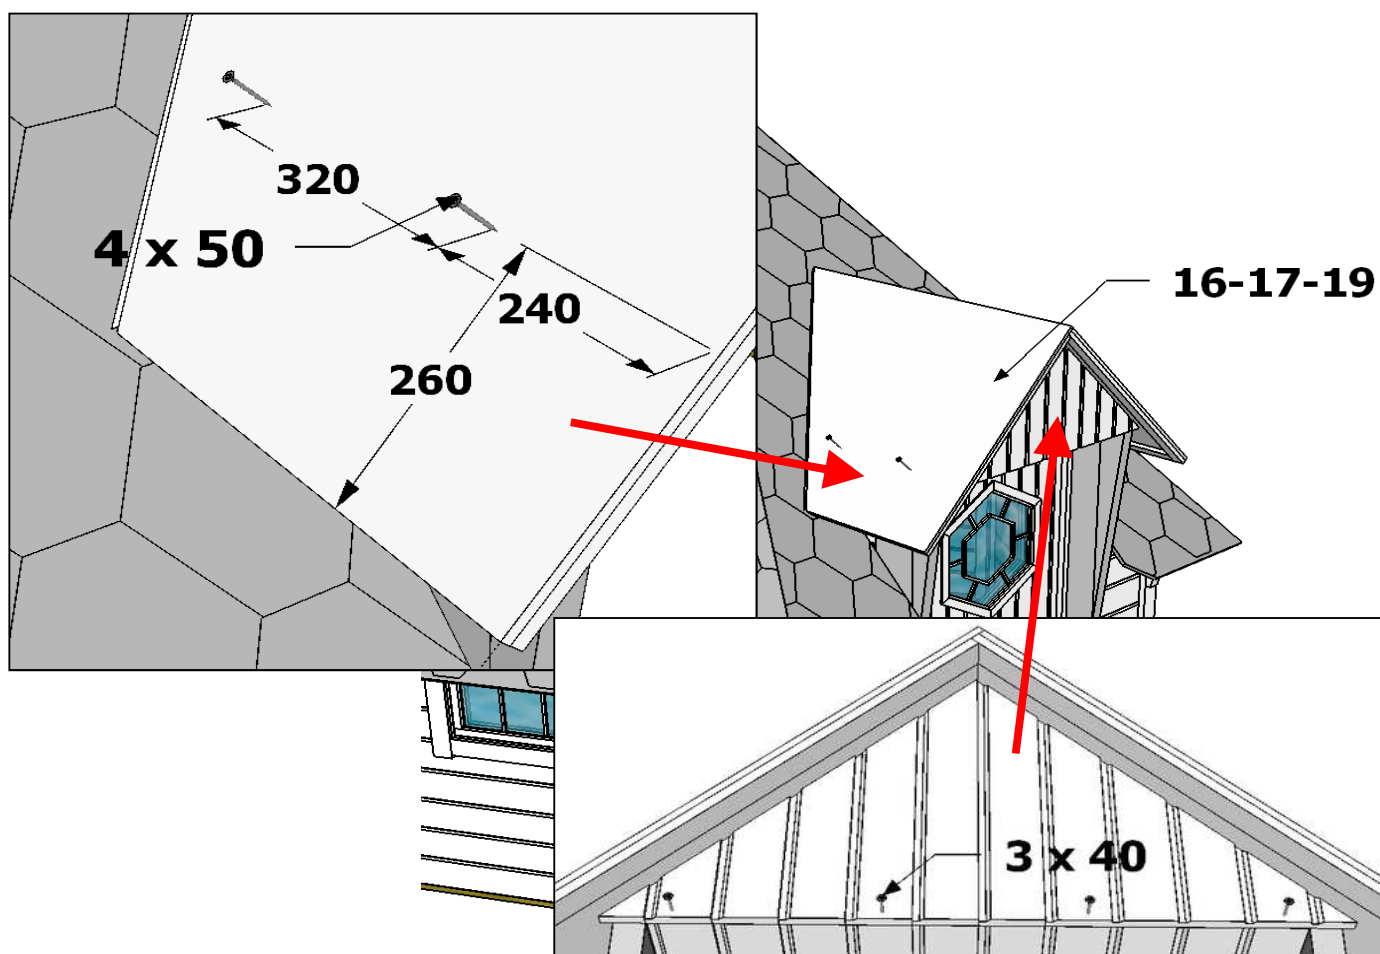

Grillkota 9,0 tilted walls

Montageanleitung * Assembly instruction

11/21

+ **18**

4 x 50	7
--------	---

+ **16 17 19**

4 x 50	4
3 x 40	4

Grillkota 9,0 tilted walls