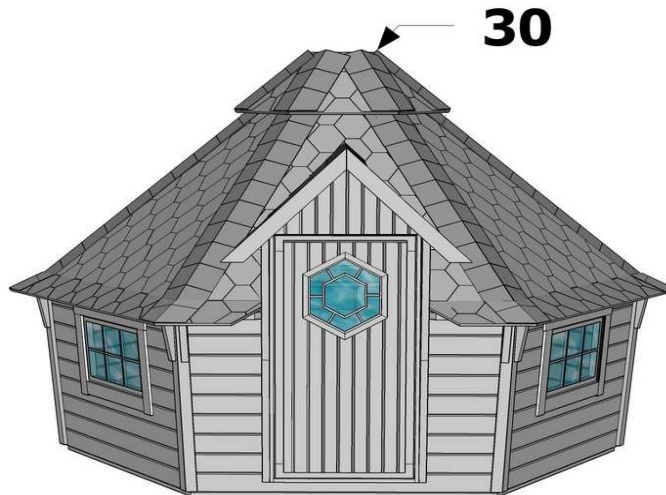

Grillkota 9,0 tilted walls

Montageanleitung * Assembly instruction

15/21