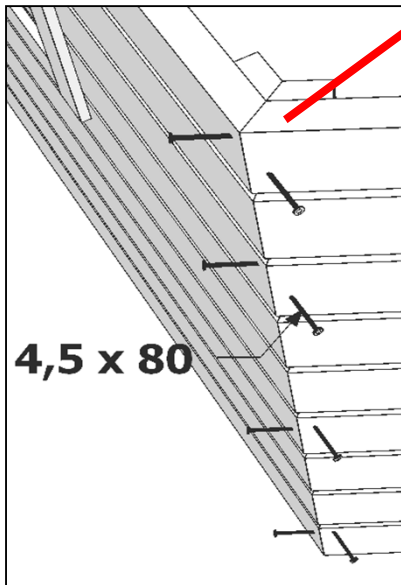

Grillkota 9,0 tilted walls

Montageanleitung * Assembly instruction

Important !
Wichtig !

Grillkota 9,0 tilted walls

Montageanleitung * Assembly instruction

1/21

Grillkota 9,0 tilted walls

Montageanleitung * Assembly instruction

2/21

1 + 1

4,5 x 80	6
----------	---

Grillkota 9,0 tilted walls

Montageanleitung * Assembly instruction

3/21

4 + **5** + **6**

4,5 x 80	48
-----------------	-----------