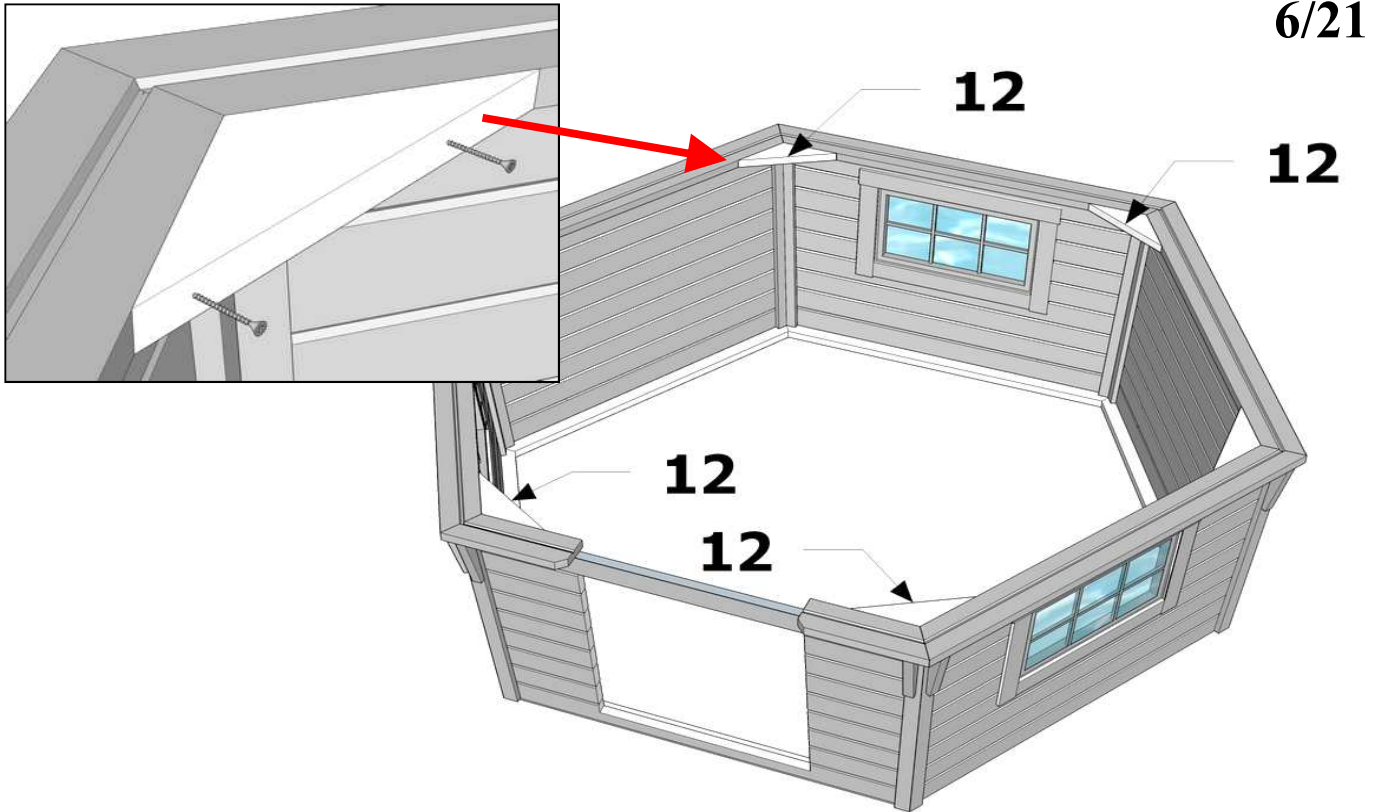

Grillkota 9,0 tilted walls

Montageanleitung * Assembly instruction

6/21