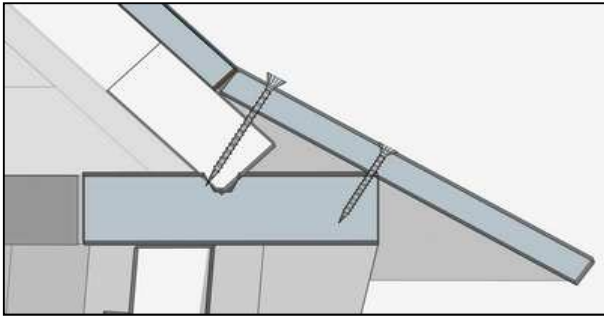

Grillkota 9,0 tilted walls

Montageanleitung * Assembly instruction

8/21