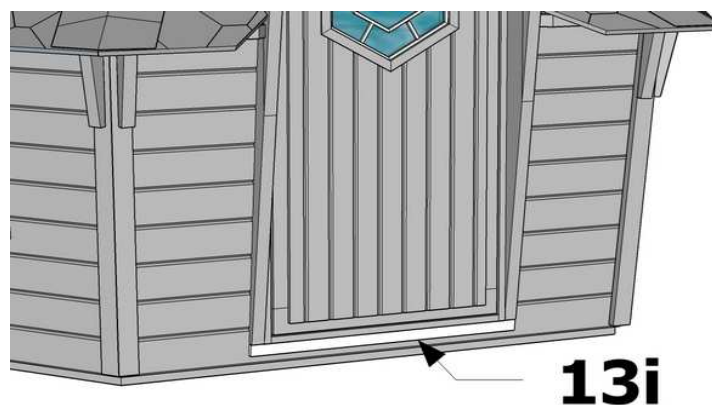

Grillkota 9,0 tilted walls

Montageanleitung * Assembly instruction

15/21

+ **30**

4,5 x 80	12

+ **04**

3 x 40	6

+ **13i**

3 x 40	4