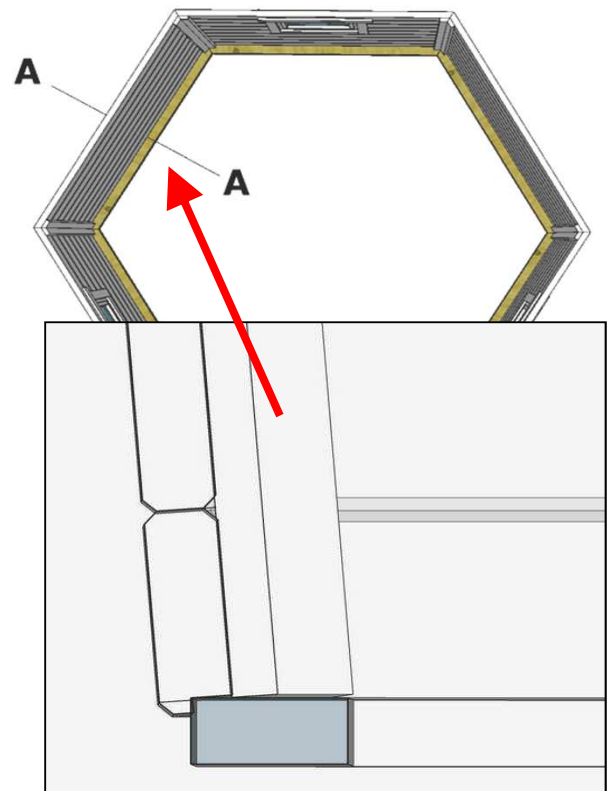

Grillkota 9,0 tilted walls

Montageanleitung * Assembly instruction

Important !
Wichtig !

Grillkota 9,0 tilted walls

Montageanleitung * Assembly instruction

1/21

Grillkota 9,0 tilted walls

Montageanleitung * Assembly instruction

2/21

1 + 1

4,5 x 80	6
----------	---

Grillkota 9,0 tilted walls

Montageanleitung * Assembly instruction

3/21

4 + **5** + **6**

4,5 x 80	48
-----------------	-----------