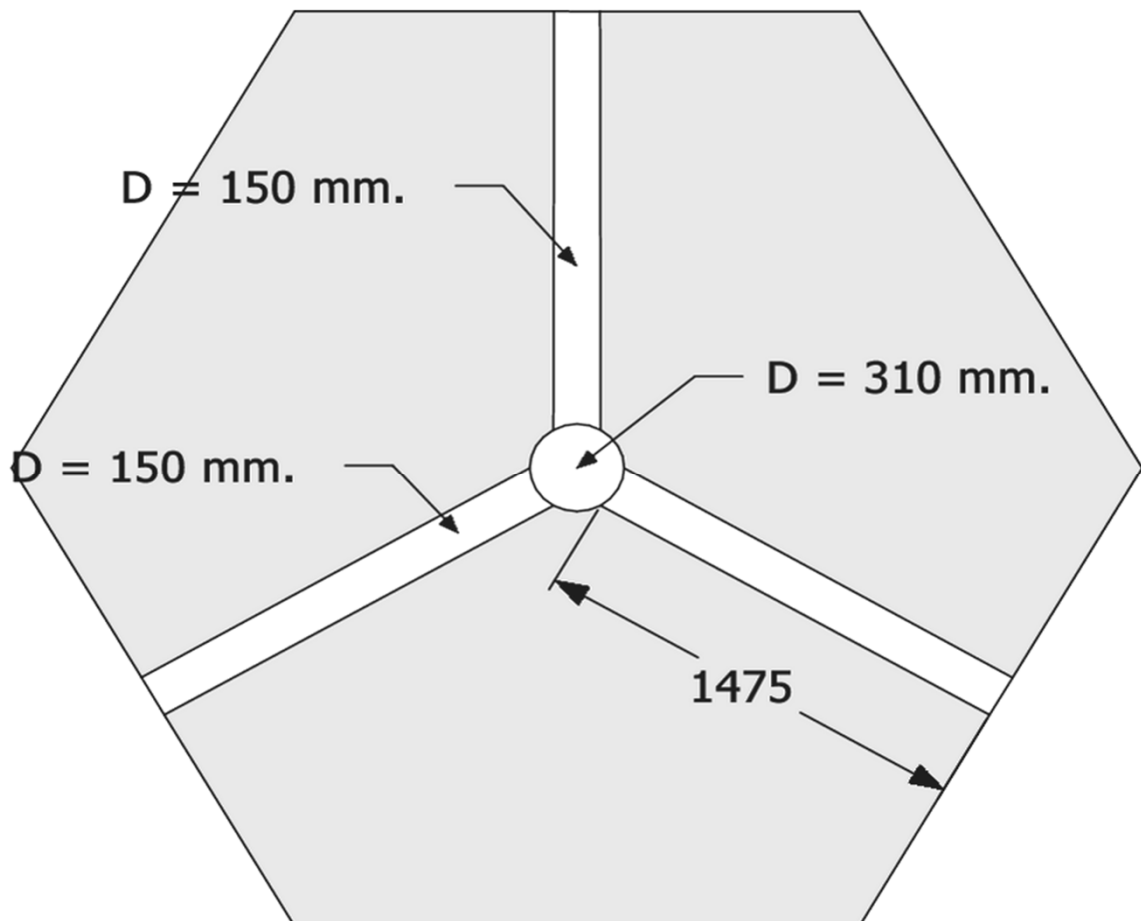

Grillkota 9,0 tilted walls

Montageanleitung * Assembly instruction

Important !
Wichtig !

Grillkota 9,0 tilted walls

Montageanleitung * Assembly instruction

1/21

Grillkota 9,0 tilted walls

Montageanleitung * Assembly instruction

2/21

1 + 1

4,5 x 80	6
----------	---

Grillkota 9,0 tilted walls

Montageanleitung * Assembly instruction

3/21

4 + **5** + **6**

4,5 x 80	48
-----------------	-----------

9/21

Ansicht von innen
View from the inside

+

14

4,5 x 80	8
----------	---

Ansicht von innen
View from the inside

+

15