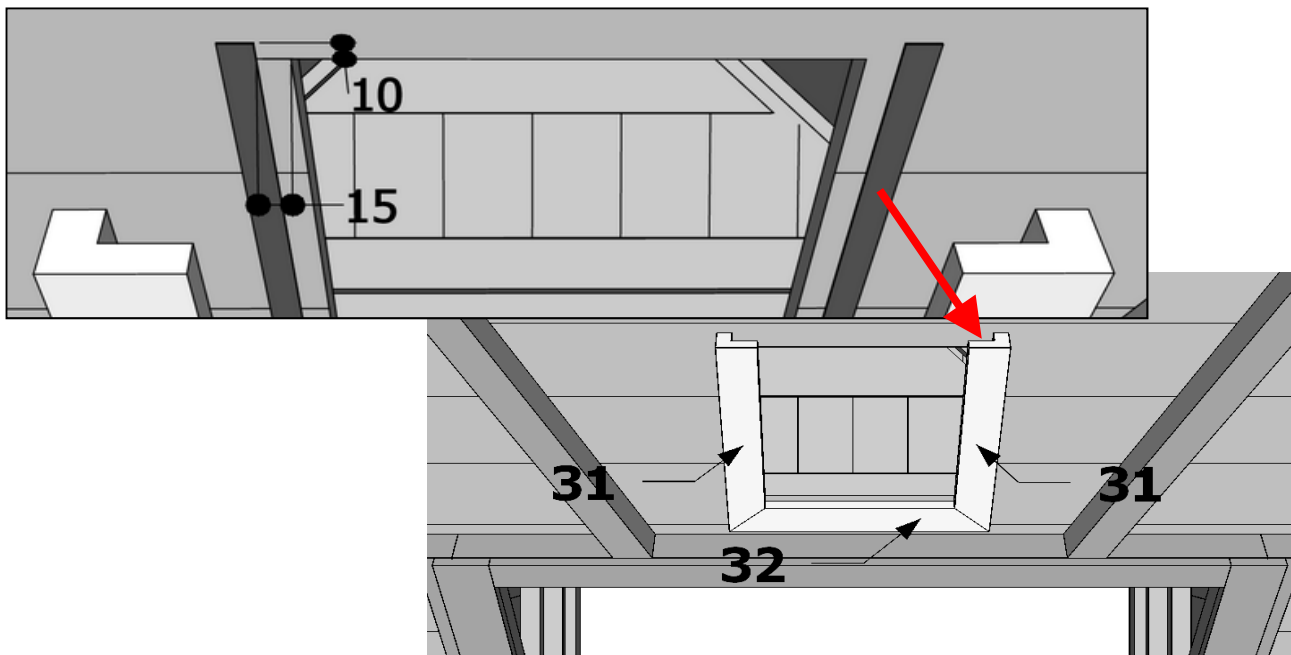

Grillkota 9,0 tilted walls

Montageanleitung * Assembly instruction

19/21