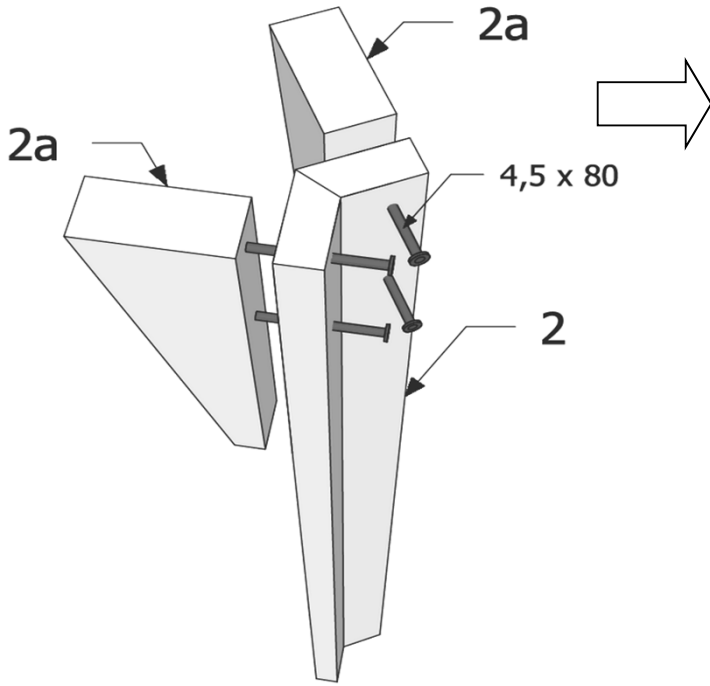

Grillkota 9,0 tilted walls

Montageanleitung * Assembly instruction

4/21