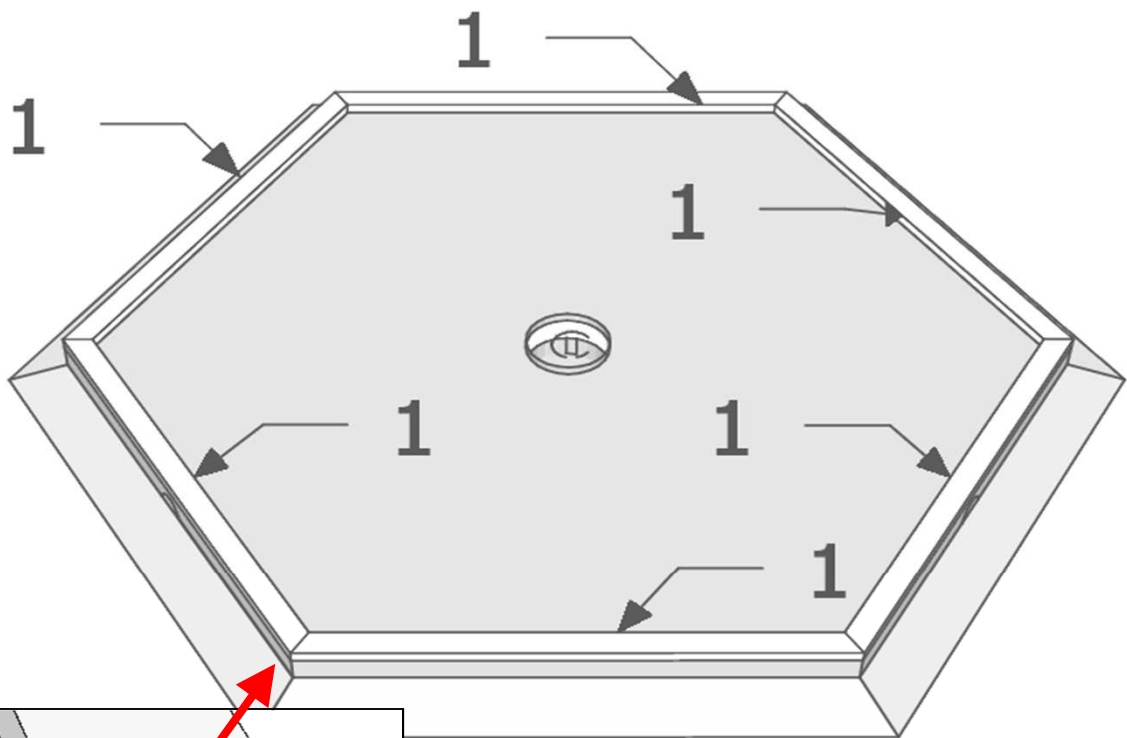

Grillkota 9,0 tilted walls

Montageanleitung * Assembly instruction

Important !
Wichtig !

Grillkota 9,0 tilted walls

Montageanleitung * Assembly instruction

1/21

Grillkota 9,0 tilted walls

Montageanleitung * Assembly instruction

2/21

1 + 1

4,5 x 80	6
----------	---

Grillkota 9,0 tilted walls

Montageanleitung * Assembly instruction

3/21

4 + **5** + **6**

4,5 x 80	48
-----------------	-----------