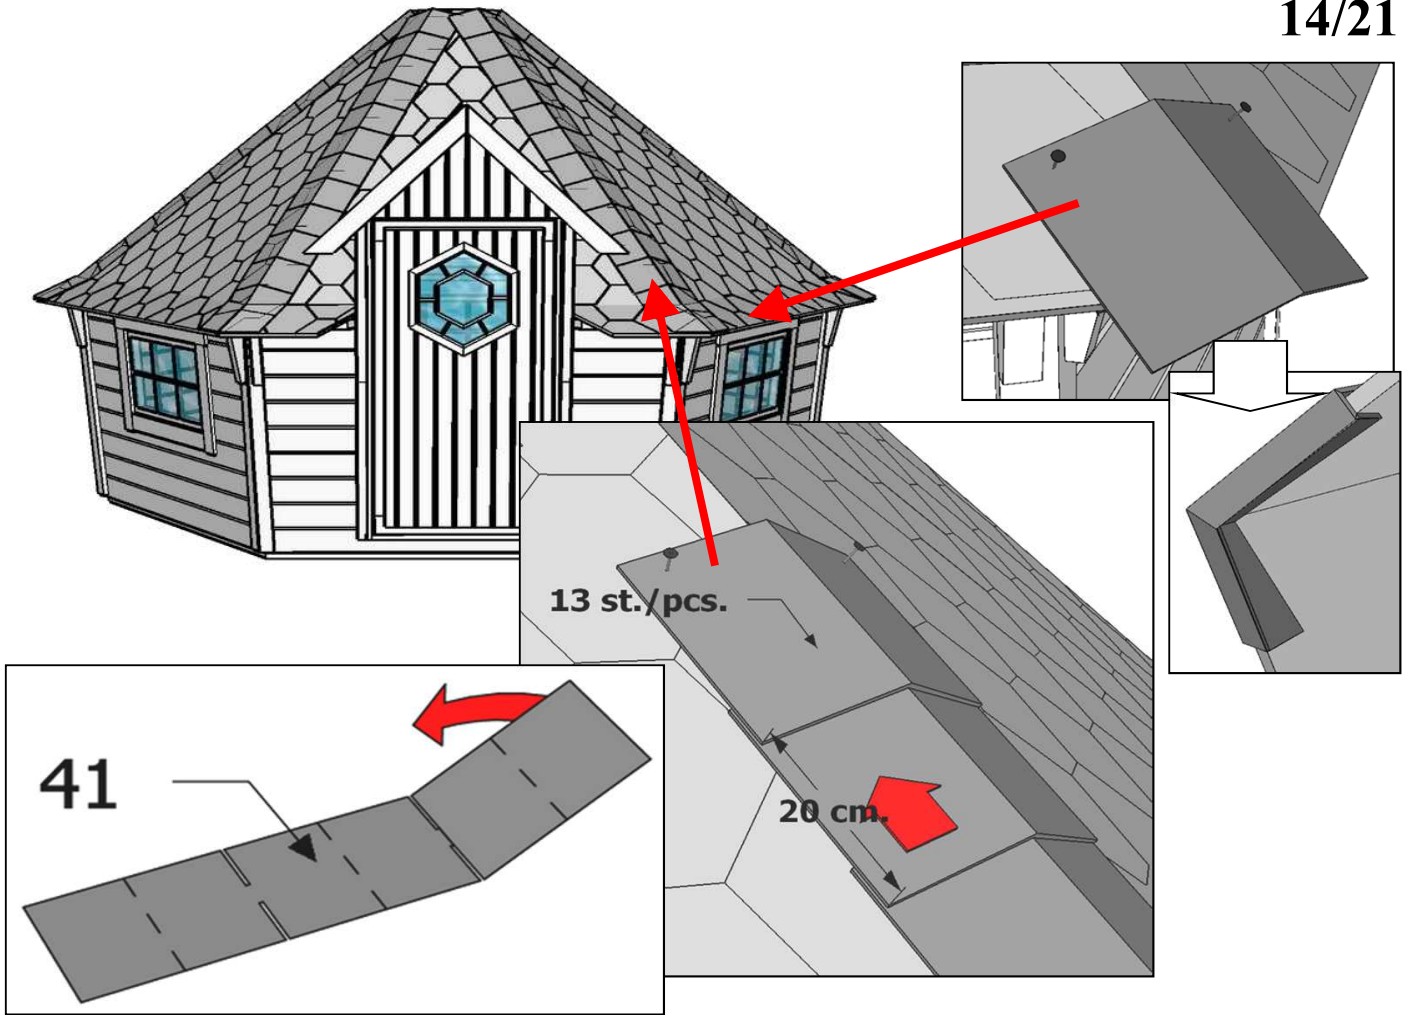

Grillkota 9,0 tilted walls

Montageanleitung * Assembly instruction

14/21

30	+	30	4 x 70	12