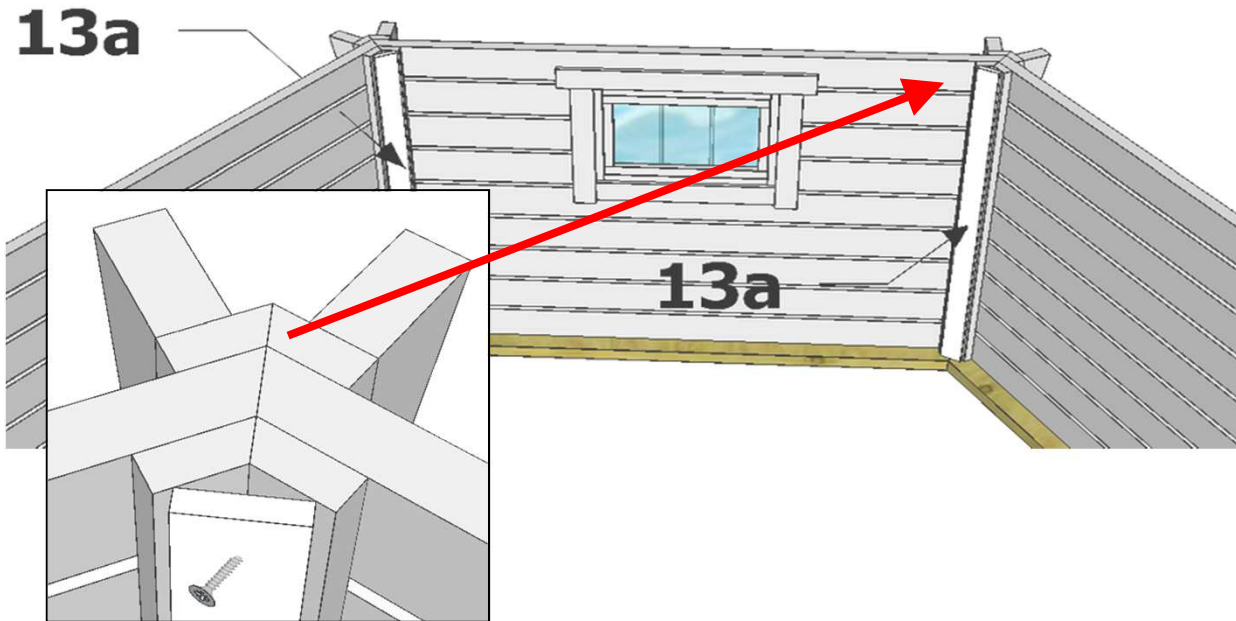

Grillkota 9,0 tilted walls

Montageanleitung * Assembly instruction

5/21