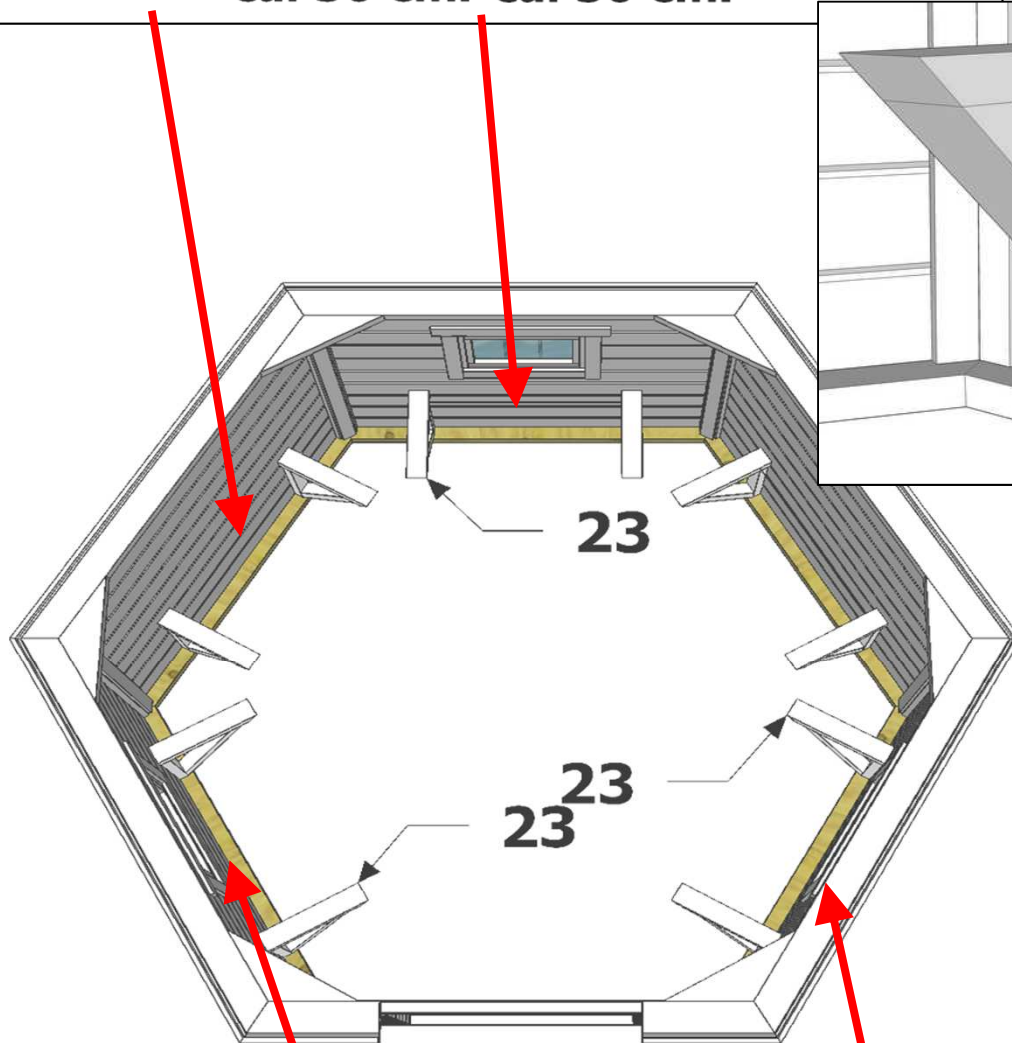

3 x 40	6
---------------	----------

Grillkota 9,0 tilted walls

Montageanleitung * Assembly instruction

14/21

30	+	30	4 x 70	12
-----------	---	-----------	---------------	-----------

Grillkota 9,0 tilted walls

Montageanleitung * Assembly instruction

15/21

+ **30**

4,5 x 80	12
----------	----

+ **04**

3 x 40	6
--------	---

+ **13i**

3 x 40	4
--------	---

Grillkota 9,0 tilted walls

Montageanleitung * Assembly instruction

16/21

+ 23

4 x 70	30
--------	----

Grillkota 9,0 tilted walls

Montageanleitung * Assembly instruction

17/21