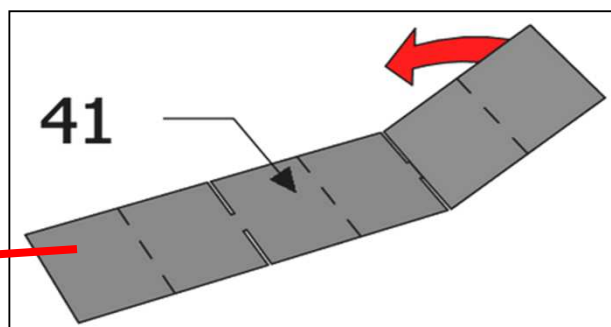

Grillkota 9,0 tilted walls

Montageanleitung * Assembly instruction

12/21