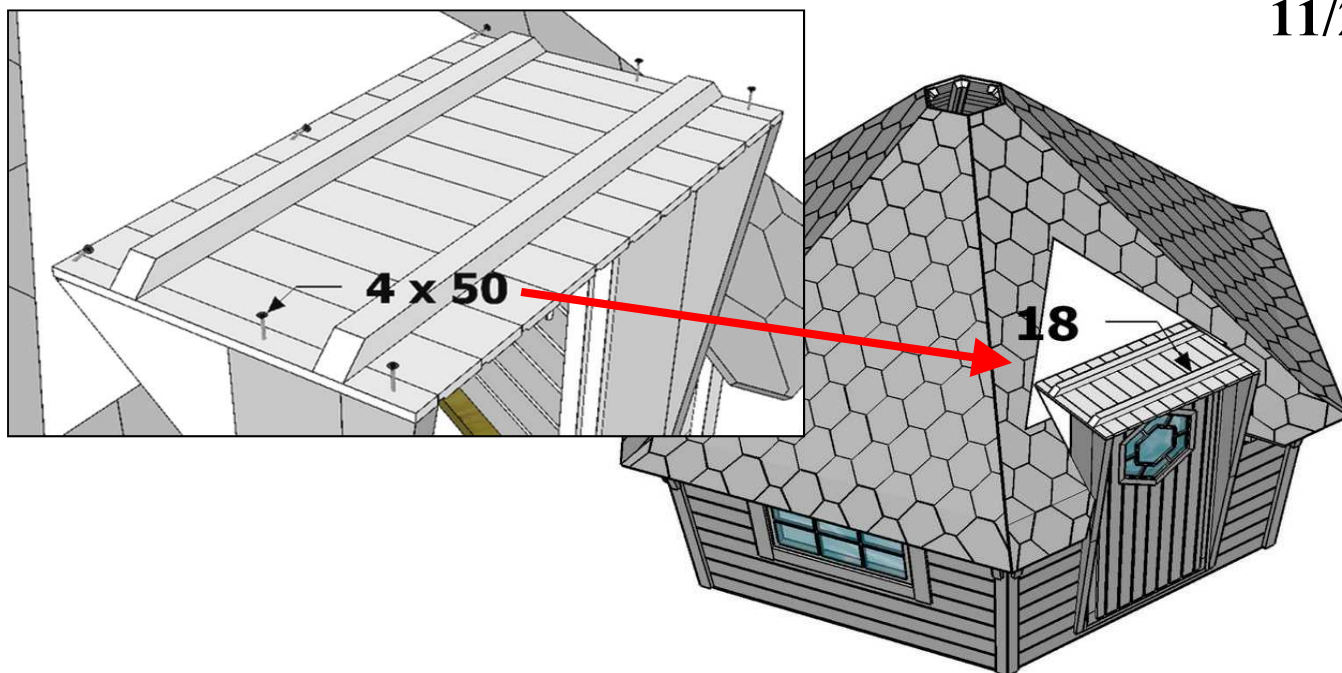

Grillkota 9,0 tilted walls

Montageanleitung * Assembly instruction

11/21