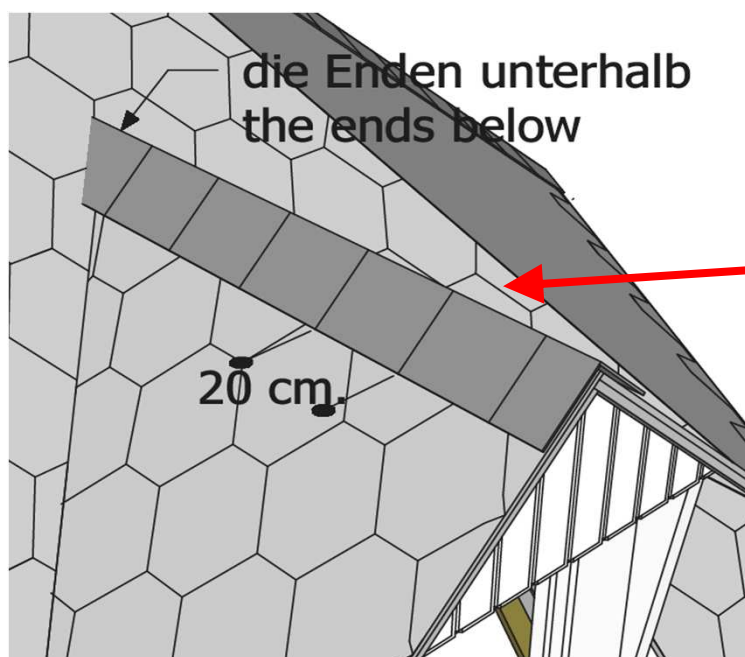

Grillkota 9,0 tilted walls

Montageanleitung * Assembly instruction

12/21