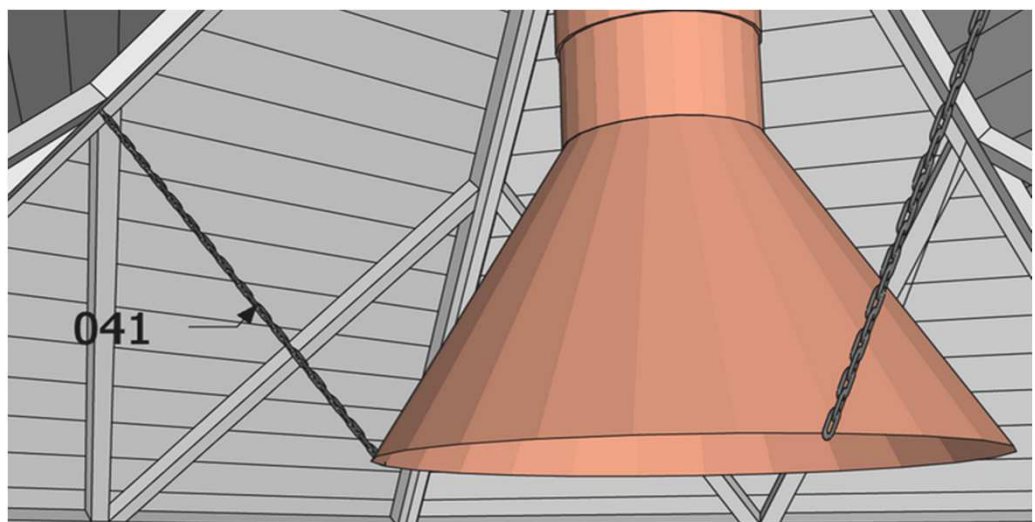

Grillkota 9,0 tilted walls

Montageanleitung * Assembly instruction

20/21

+	03	4 x 50	6