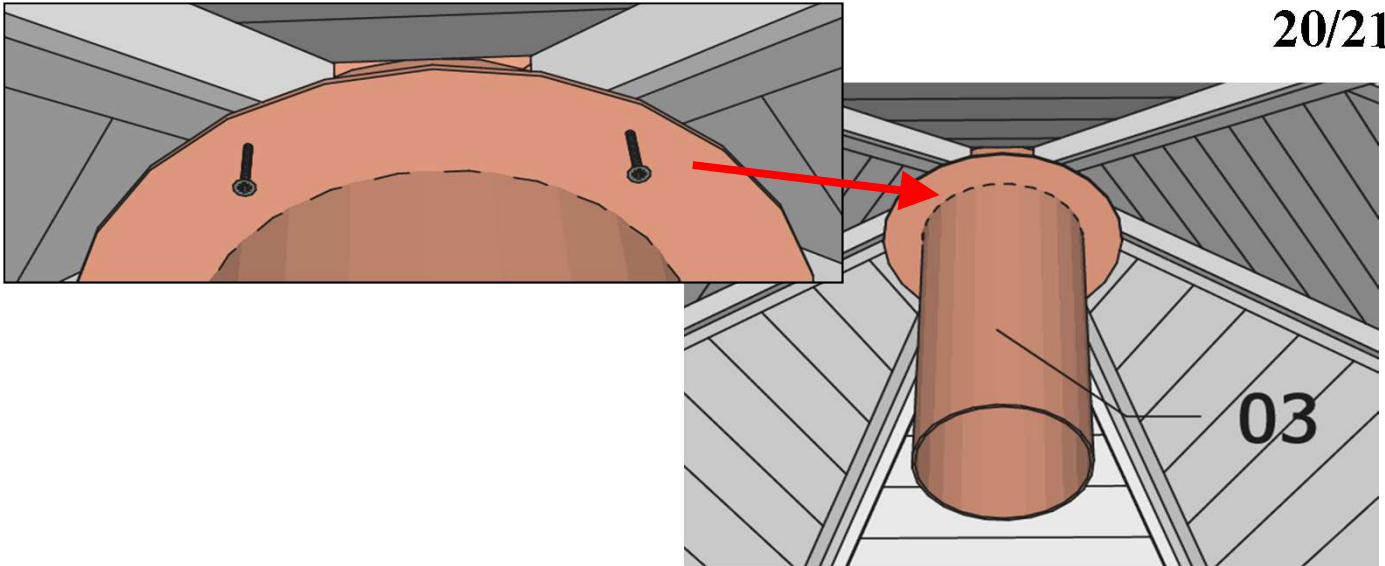

Grillkota 9,0 tilted walls

Montageanleitung * Assembly instruction

20/21