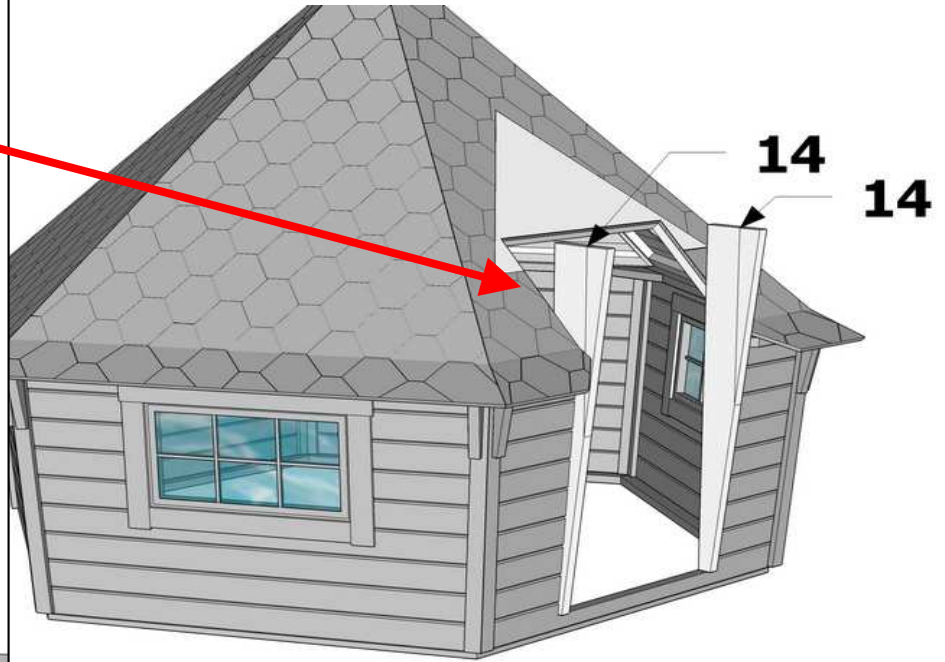

Grillkota 9,0 tilted walls

Montageanleitung * Assembly instruction

8/21

11 + **11a** + **11b**

4,5 x 60	24
----------	----

4,5 x 80	34
----------	----

Grillkota 9,0 tilted walls

Montageanleitung * Assembly instruction

9/21

Ansicht von innen
View from the inside

+

14

4,5 x 80	8
----------	---

Ansicht von innen
View from the inside

+

15