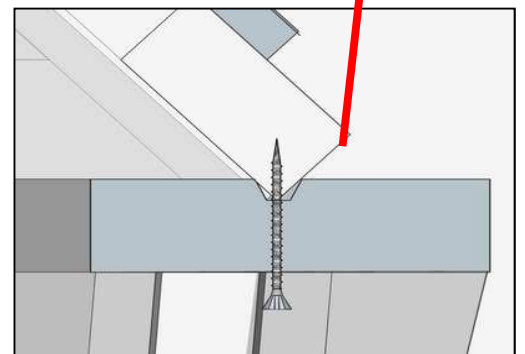

+ **12**

4,5 x 80	12