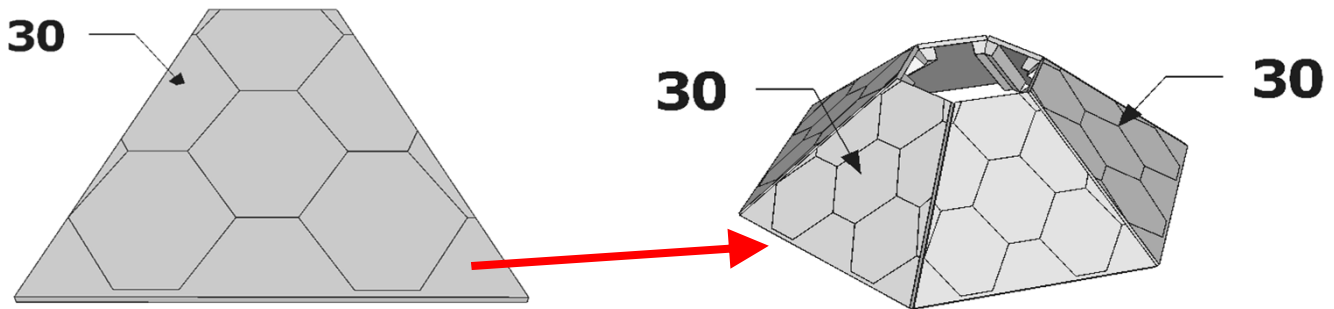

Grillkota 9,0 tilted walls

Montageanleitung * Assembly instruction

14/21

30	+	30	4 x 70	12