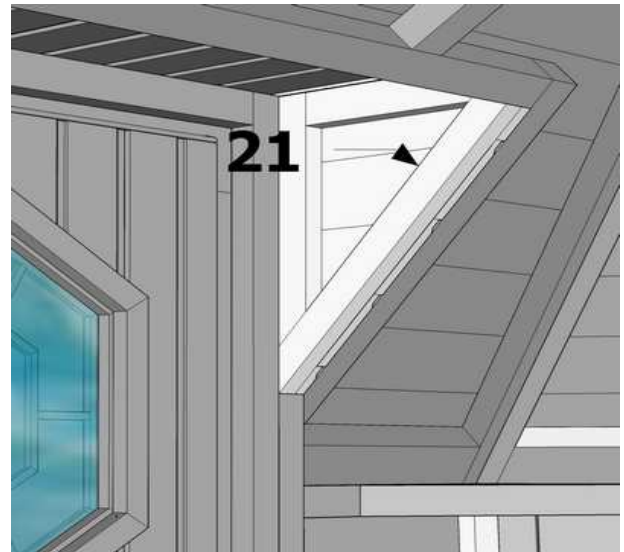

Montageanleitung * Assembly instruction

12/21

Grillkota 9,0 tilted walls

Montageanleitung * Assembly instruction

13/21

20 + **21**

4 x 70	8
---------------	----------

+ **22**