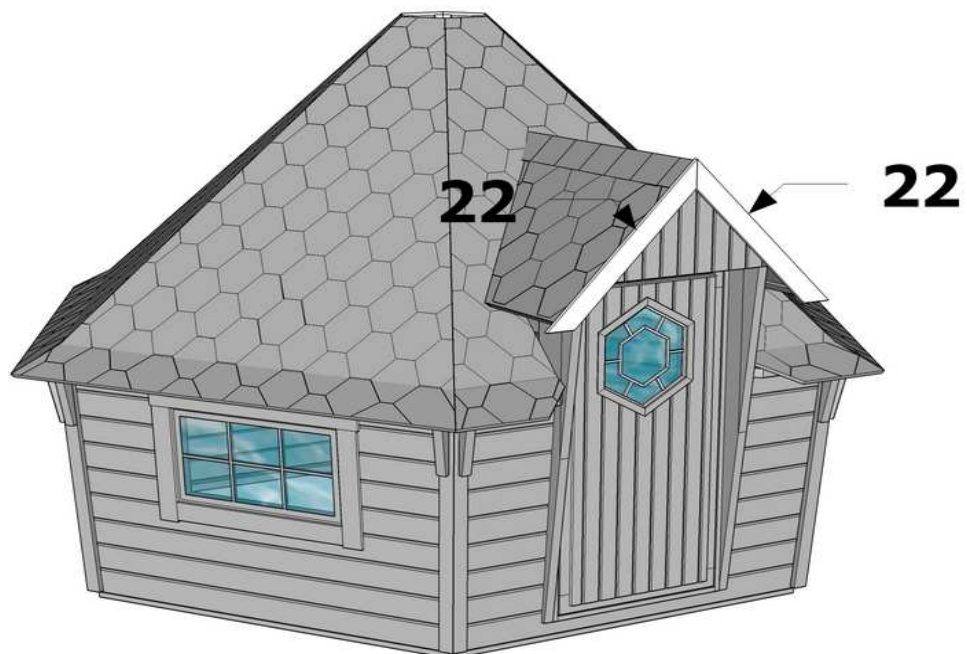

Montageanleitung * Assembly instruction

12/21

Grillkota 9,0 tilted walls

Montageanleitung * Assembly instruction

13/21

20 + **21**

4 x 70	8
---------------	----------

+ **22**