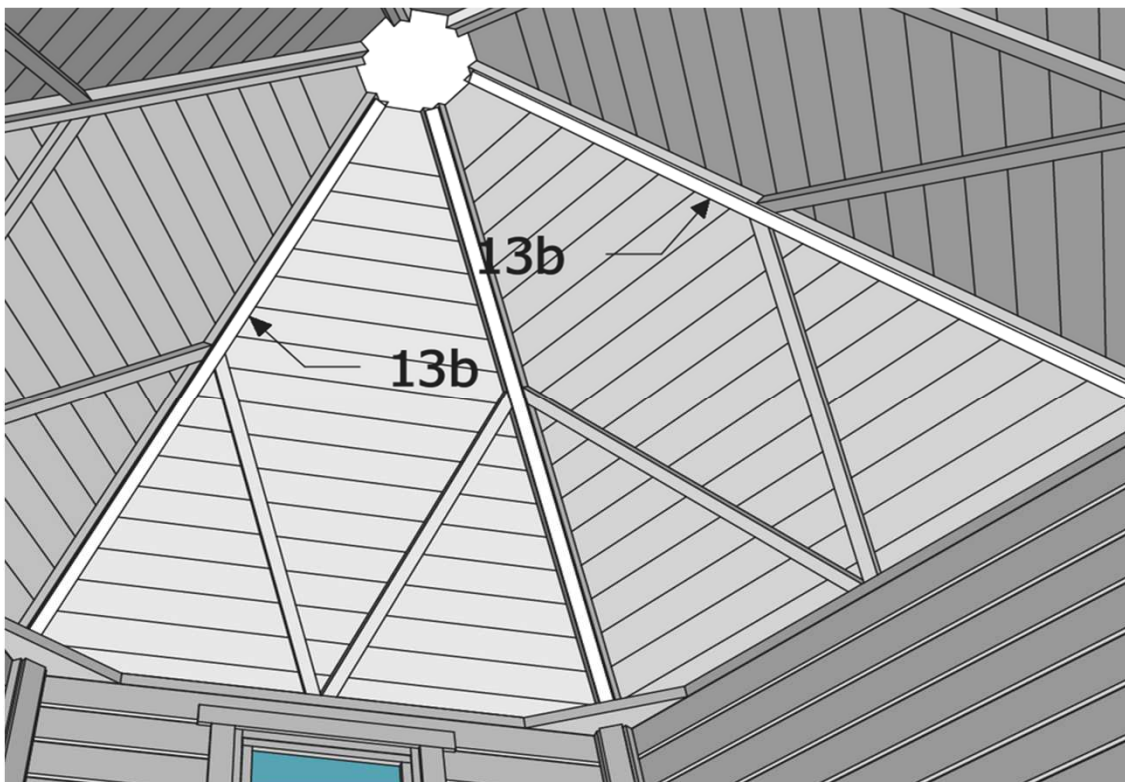

+	24	25	26	27	28	29	4 x 70	60