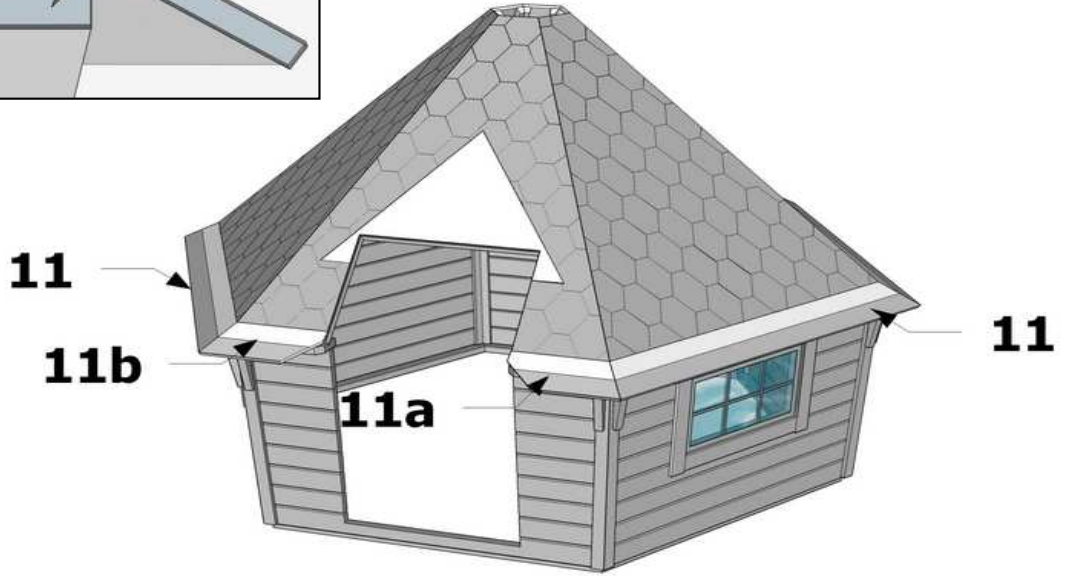

Grillkota 9,0 tilted walls

Montageanleitung * Assembly instruction

8/21