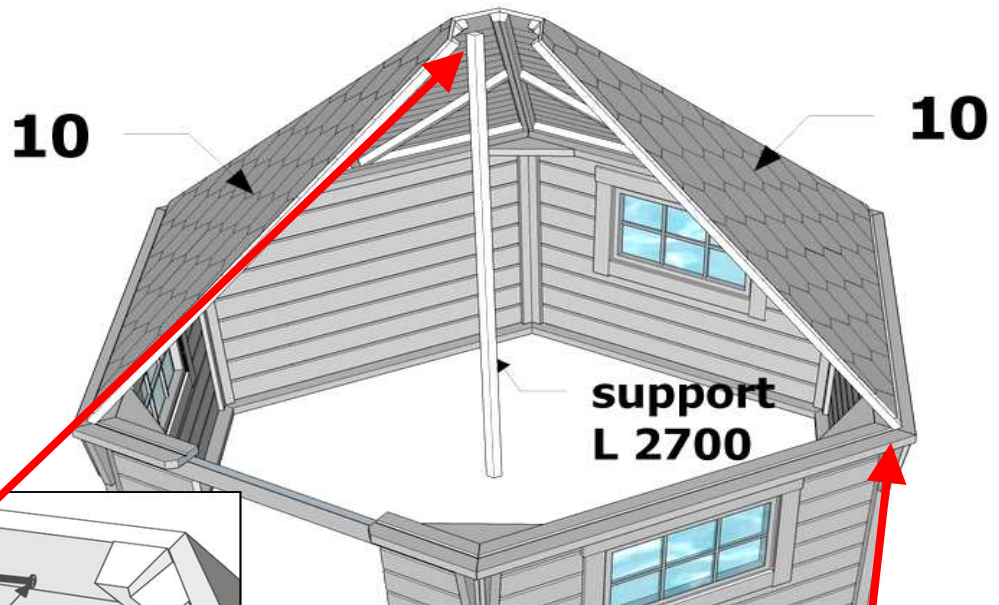

+ **12**

4,5 x 80	12