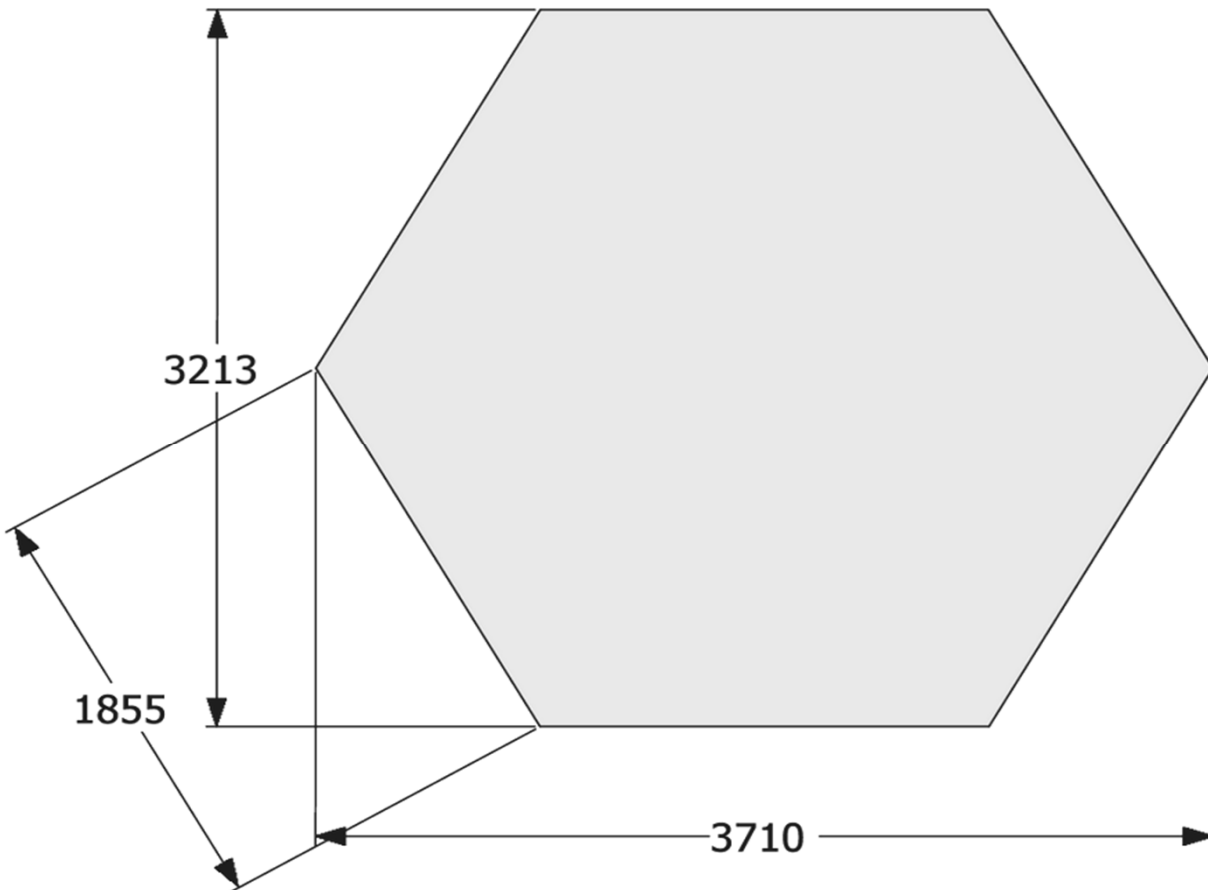

Grillkota 9,0 tilted walls

Montageanleitung * Assembly instruction

Important !
Wichtig !

Grillkota 9,0 tilted walls

Montageanleitung * Assembly instruction

1/21

Grillkota 9,0 tilted walls

Montageanleitung * Assembly instruction

2/21

1 + 1

4,5 x 80	6
----------	---

Grillkota 9,0 tilted walls

Montageanleitung * Assembly instruction

3/21

4 + **5** + **6**

4,5 x 80	48
-----------------	-----------

9/21

Ansicht von innen
View from the inside

+

14

4,5 x 80	8
----------	---

Ansicht von innen
View from the inside

+

15