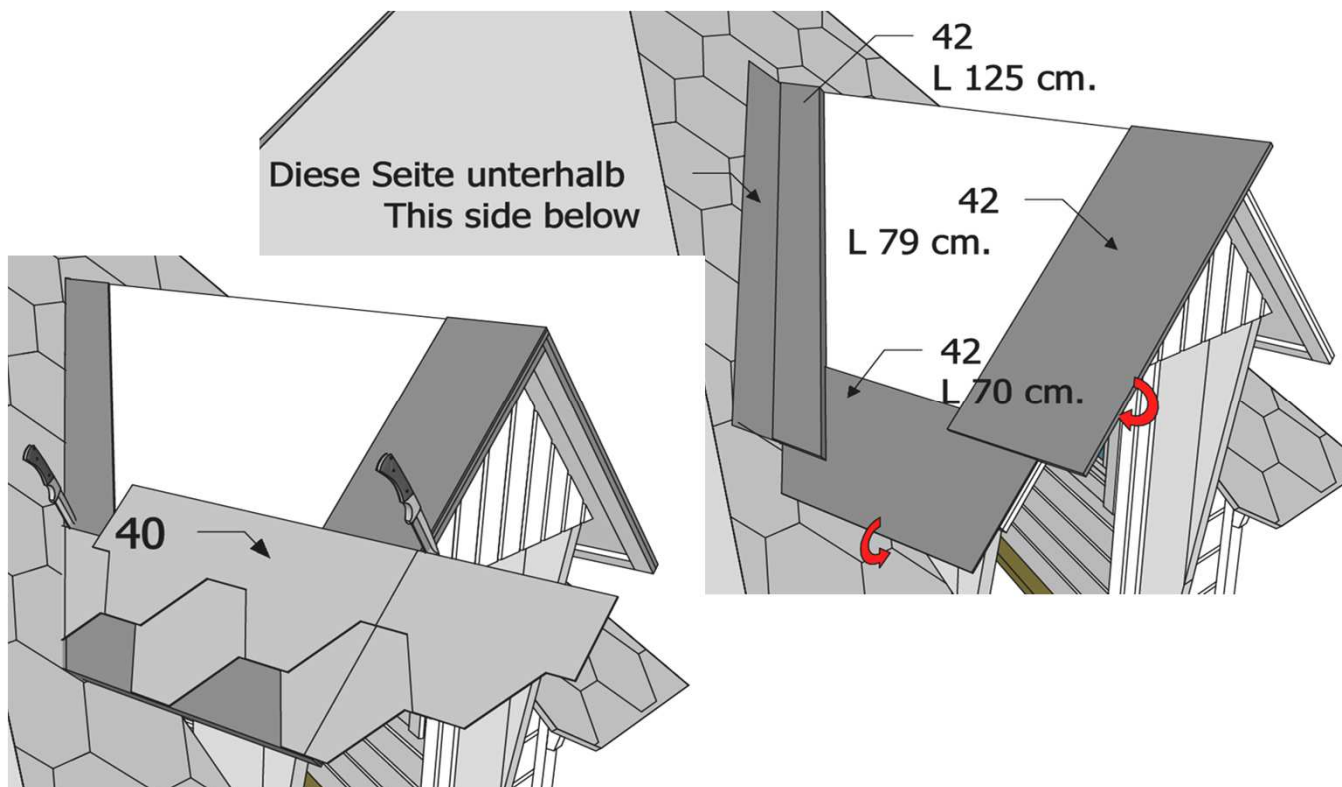

Grillkota 9,0 tilted walls

Montageanleitung * Assembly instruction

12/21