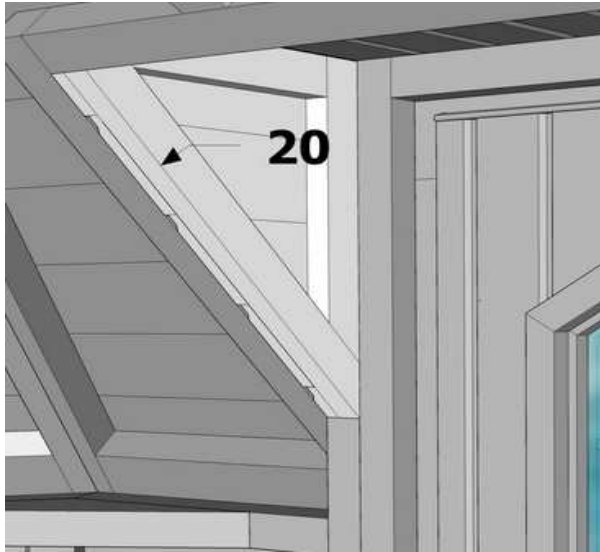

Montageanleitung * Assembly instruction

12/21

Grillkota 9,0 tilted walls

Montageanleitung * Assembly instruction

13/21

20 + **21**

4 x 70	8
---------------	----------

+ **22**