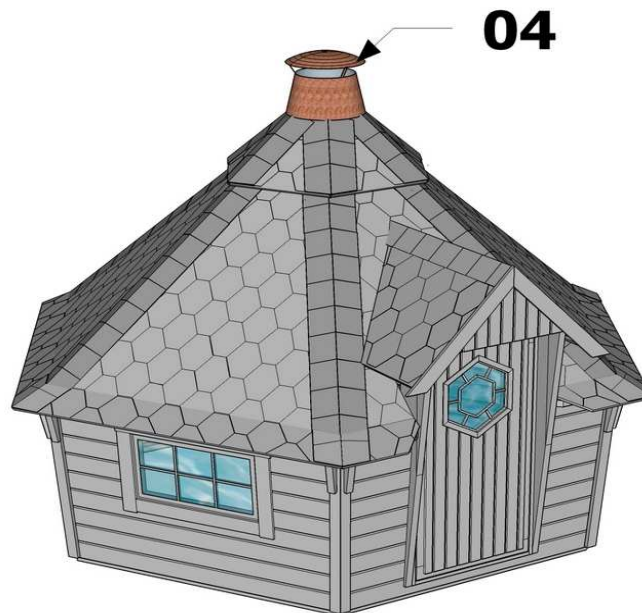

+ **30**

4,5 x 80	12