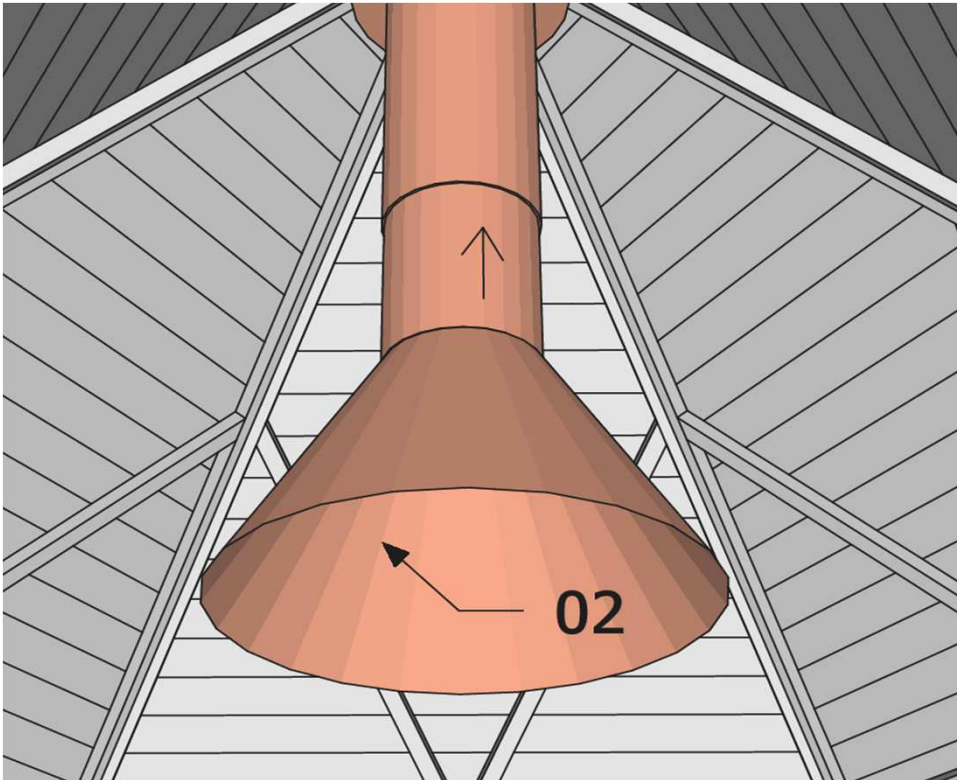

Grillkota 9,0 tilted walls

Montageanleitung * Assembly instruction

20/21

+	03	4 x 50	6