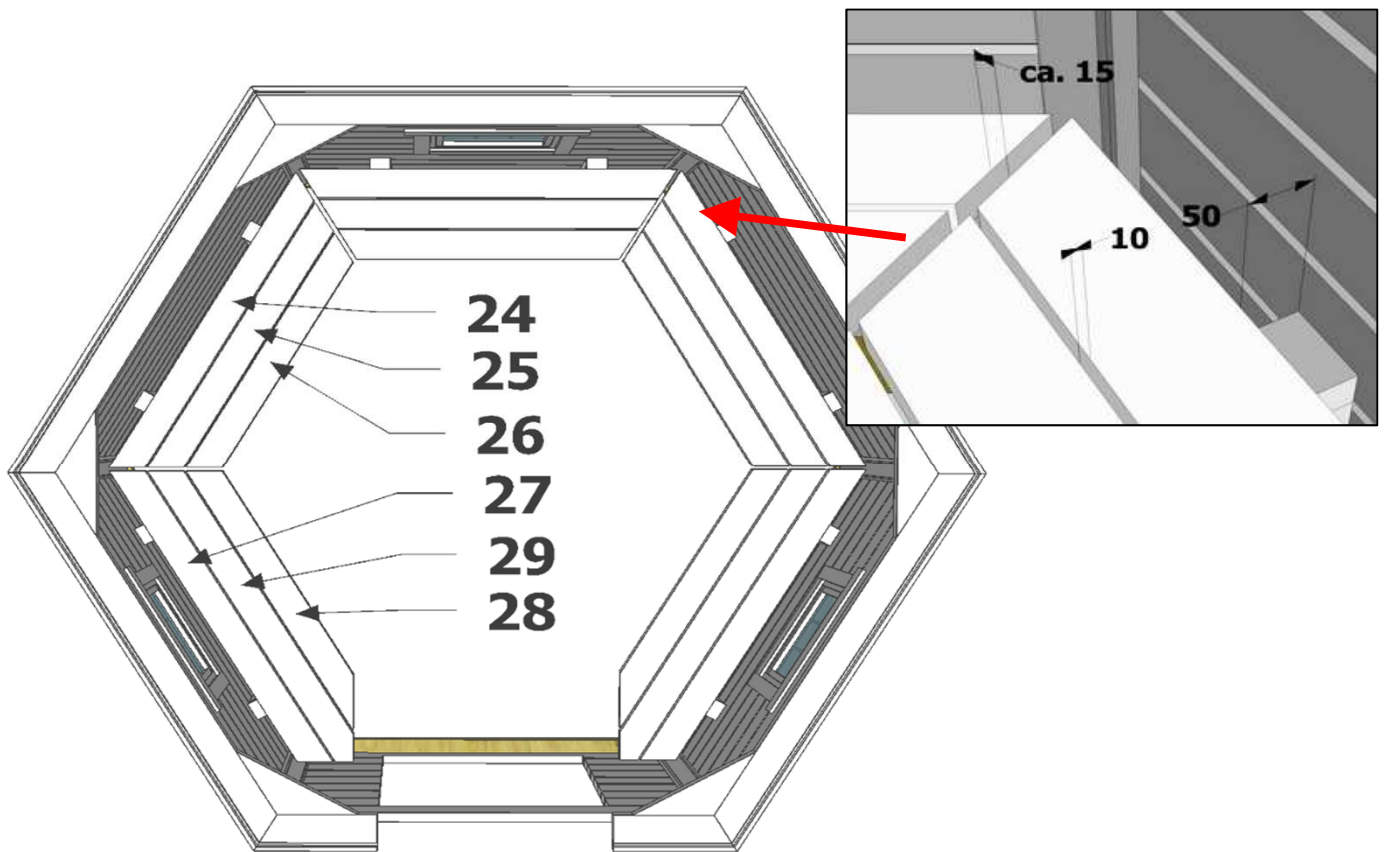

Grillkota 9,0 tilted walls

Montageanleitung * Assembly instruction

16/21

+ 23

4 x 70	30
--------	----

Grillkota 9,0 tilted walls

Montageanleitung * Assembly instruction

17/21