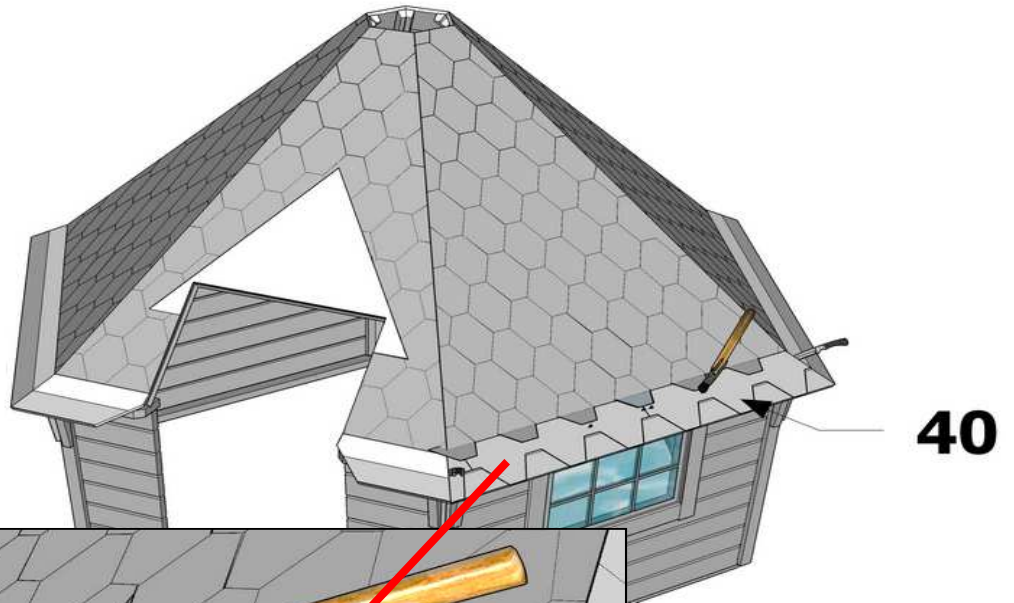

Grillkota 9,0 tilted walls

Montageanleitung * Assembly instruction

8/21

11 + **11a** + **11b**

4,5 x 60	24
----------	----

4,5 x 80	34
----------	----

Grillkota 9,0 tilted walls

Montageanleitung * Assembly instruction

9/21

Ansicht von innen
View from the inside

+

14

4,5 x 80	8
----------	---

Ansicht von innen
View from the inside

+

15