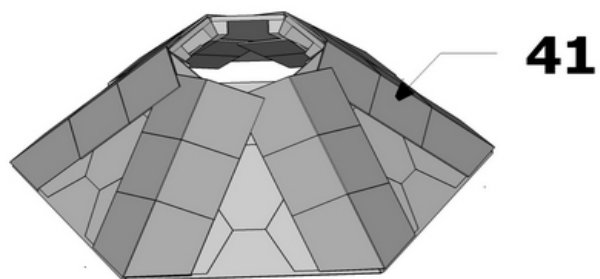

3 x 40	6
---------------	----------

Grillkota 9,0 tilted walls

Montageanleitung * Assembly instruction

14/21

30	+	30	4 x 70	12
-----------	---	-----------	---------------	-----------

Grillkota 9,0 tilted walls