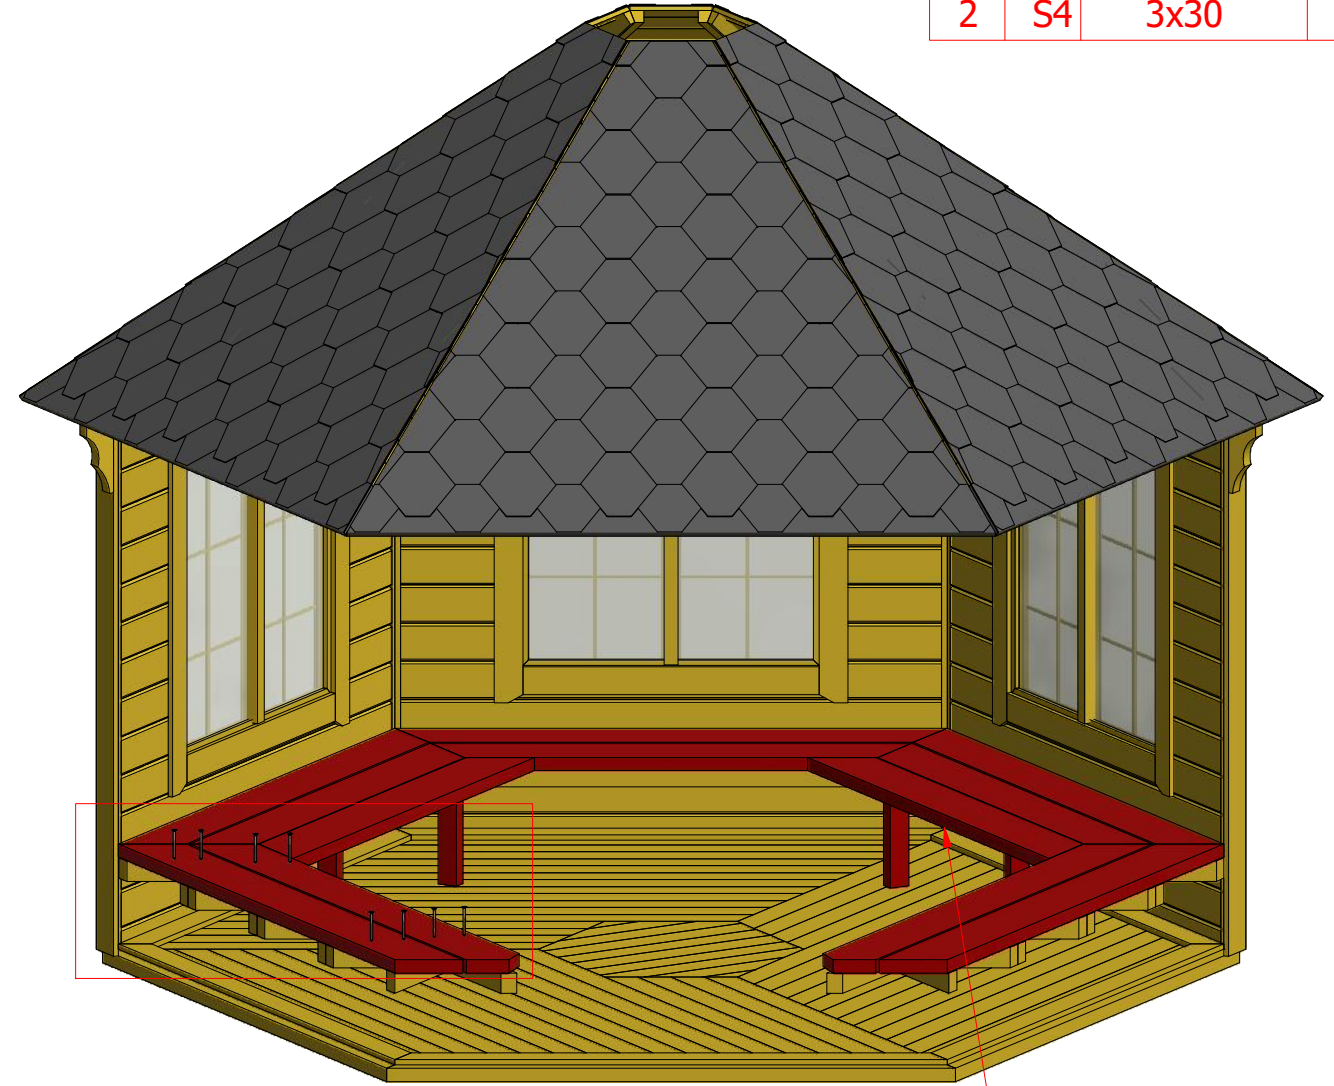

Pavilion 9.2 m²

Screws

1	S2	4x70	114 pcs
2	S4	3x30	40 pcs