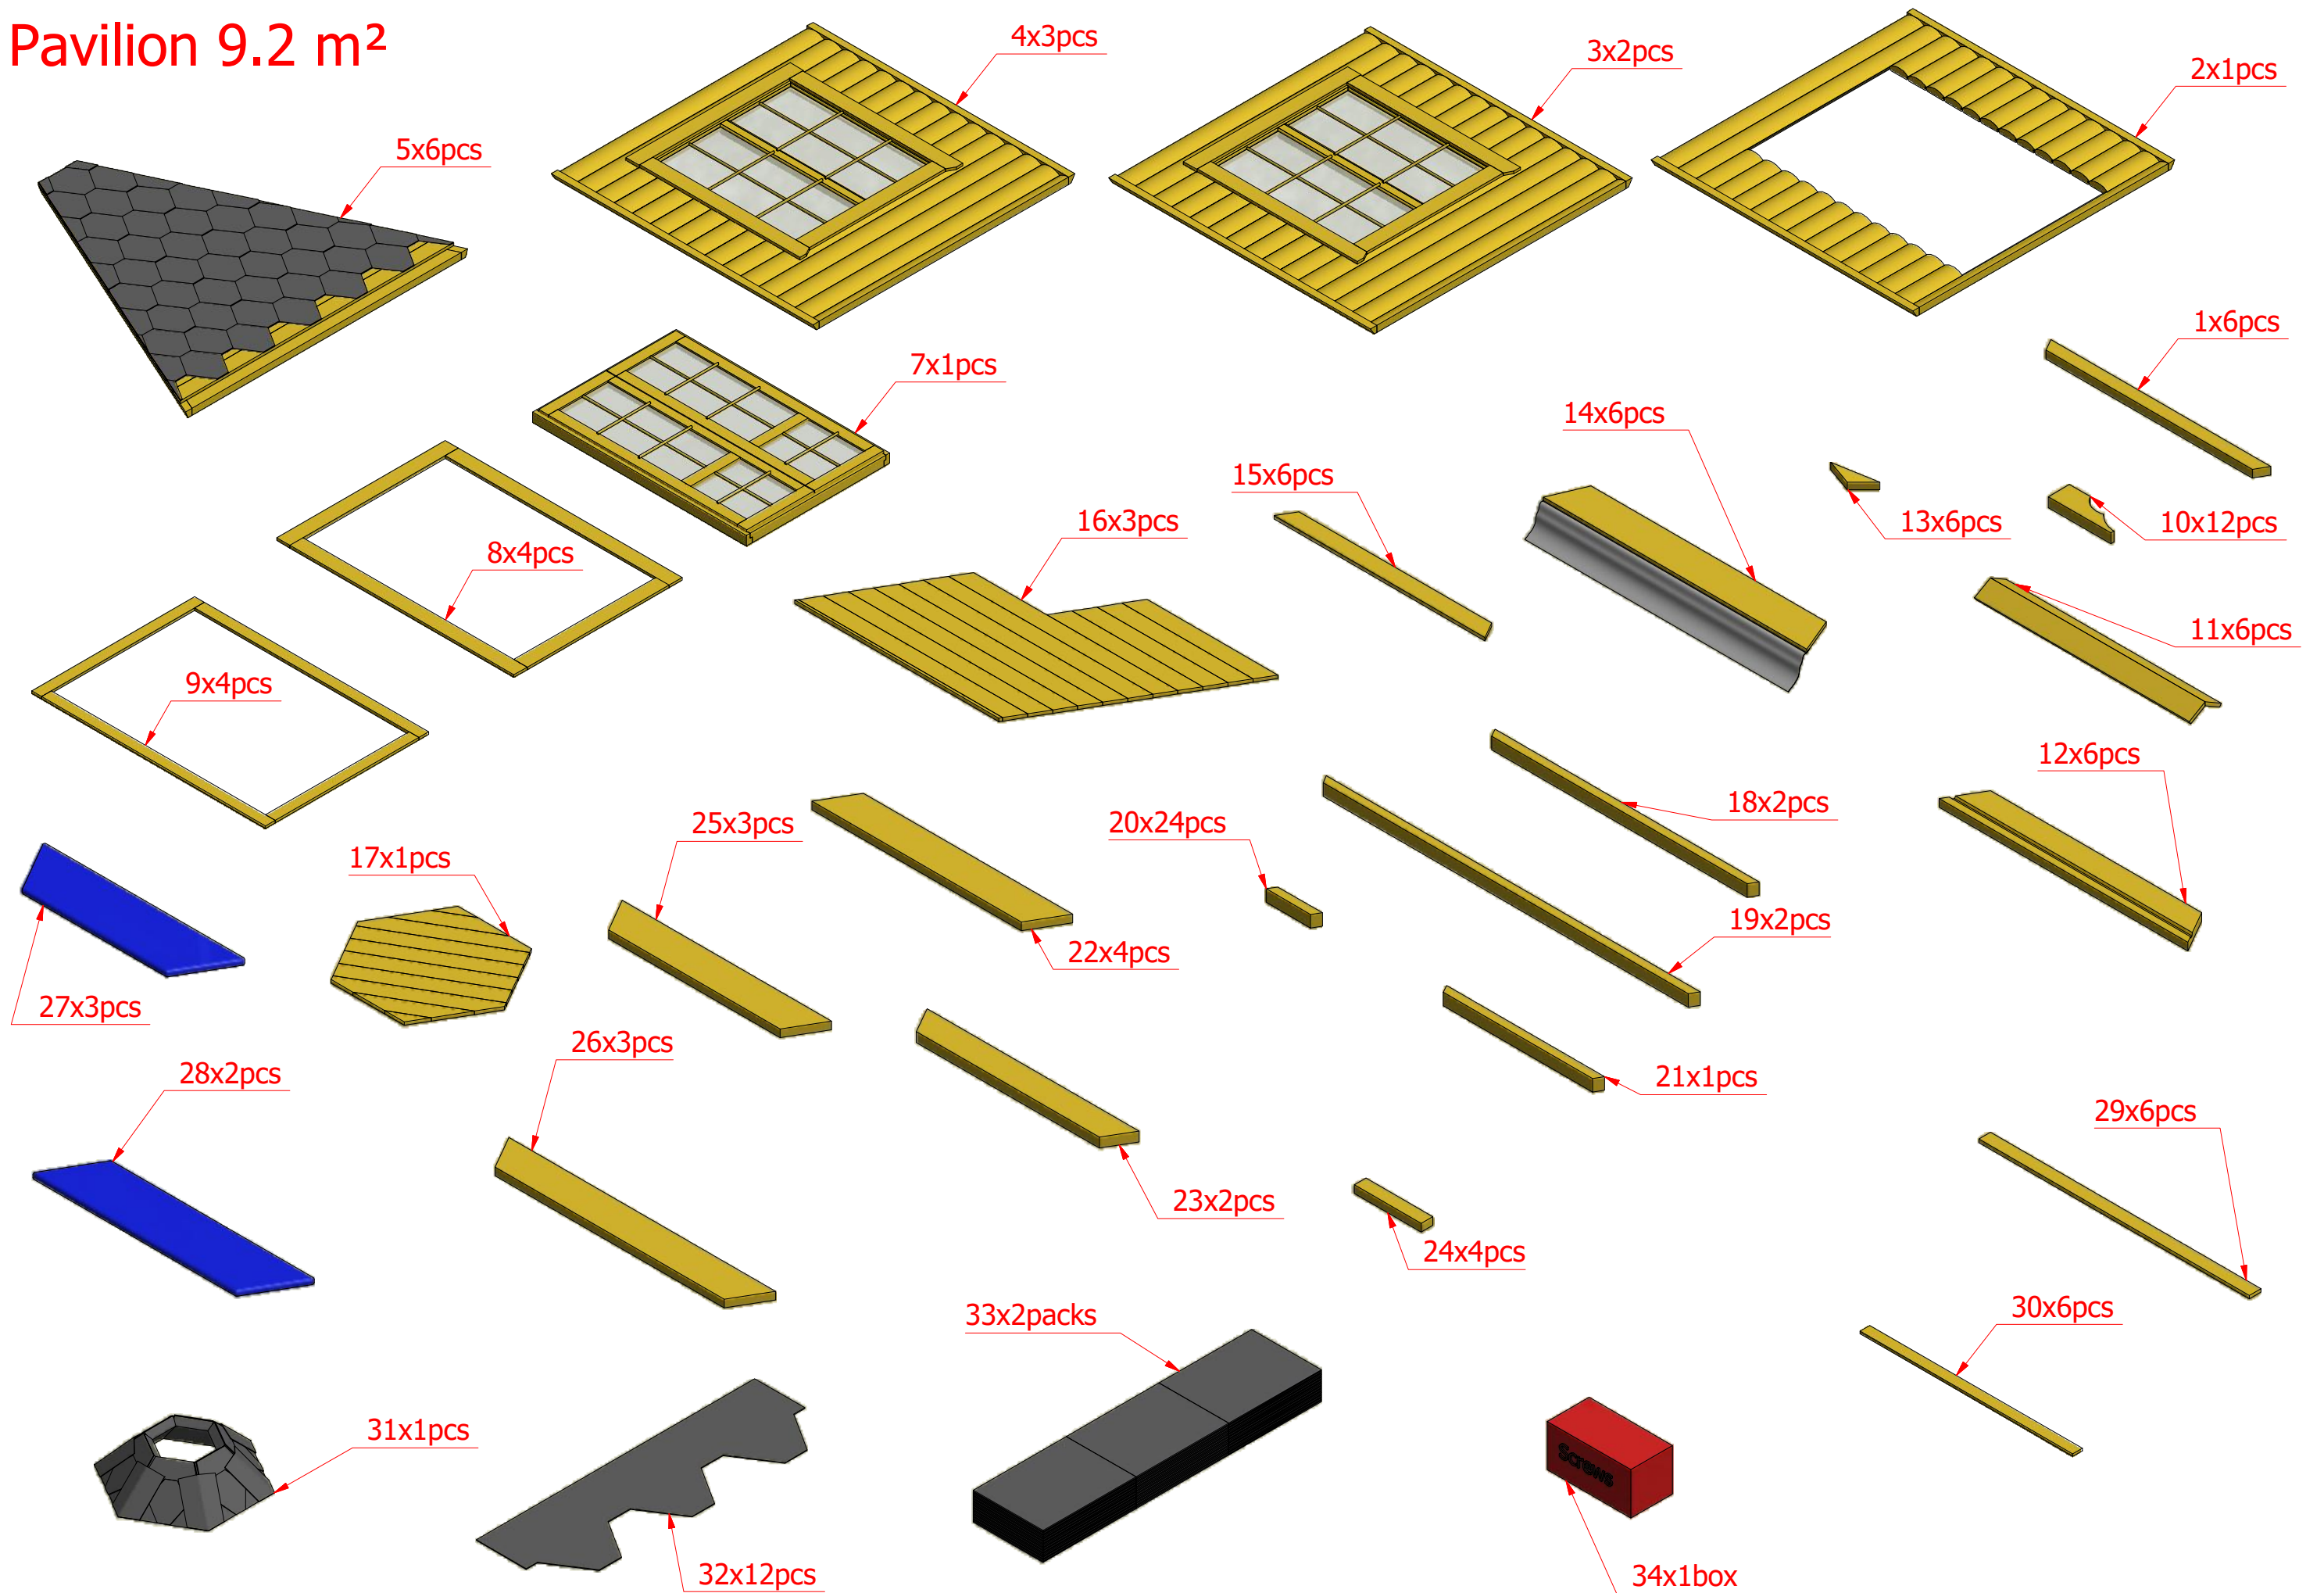

Pavilion 9.2 m²

Pavilion 9.2 m²

Pavilion 9.2 m²

Screws			
1	S1	5x100	12 pcs

1

Pavilion 9.2 m²

Screws			
1	S2	4x70	36 pcs

2.1

2.2

Pavilion 9.2 m²

Screws

1	S2	4x70	24 pcs
2	S3	3.5x45	36 pcs

3.1

3.2

Pavilion 9.2 m²

Screws

1	S2	4x70	42 pcs

Pavilion 9.2 m²

Screws

1	S2	4x70	42 pcs

1

Pavilion 9.2 m²

Screws

1	S3	3.5x45	24 pcs
2	V1	2.5x25	

1	S2	40x70	8 pcs

Pavilion 9.2 m²

Screws

1	S3	3.5x45	52 pcs

Pavilion 9.2 m²

Screws

1	S2	4x70	3 pcs
2	V1	2.5x25	