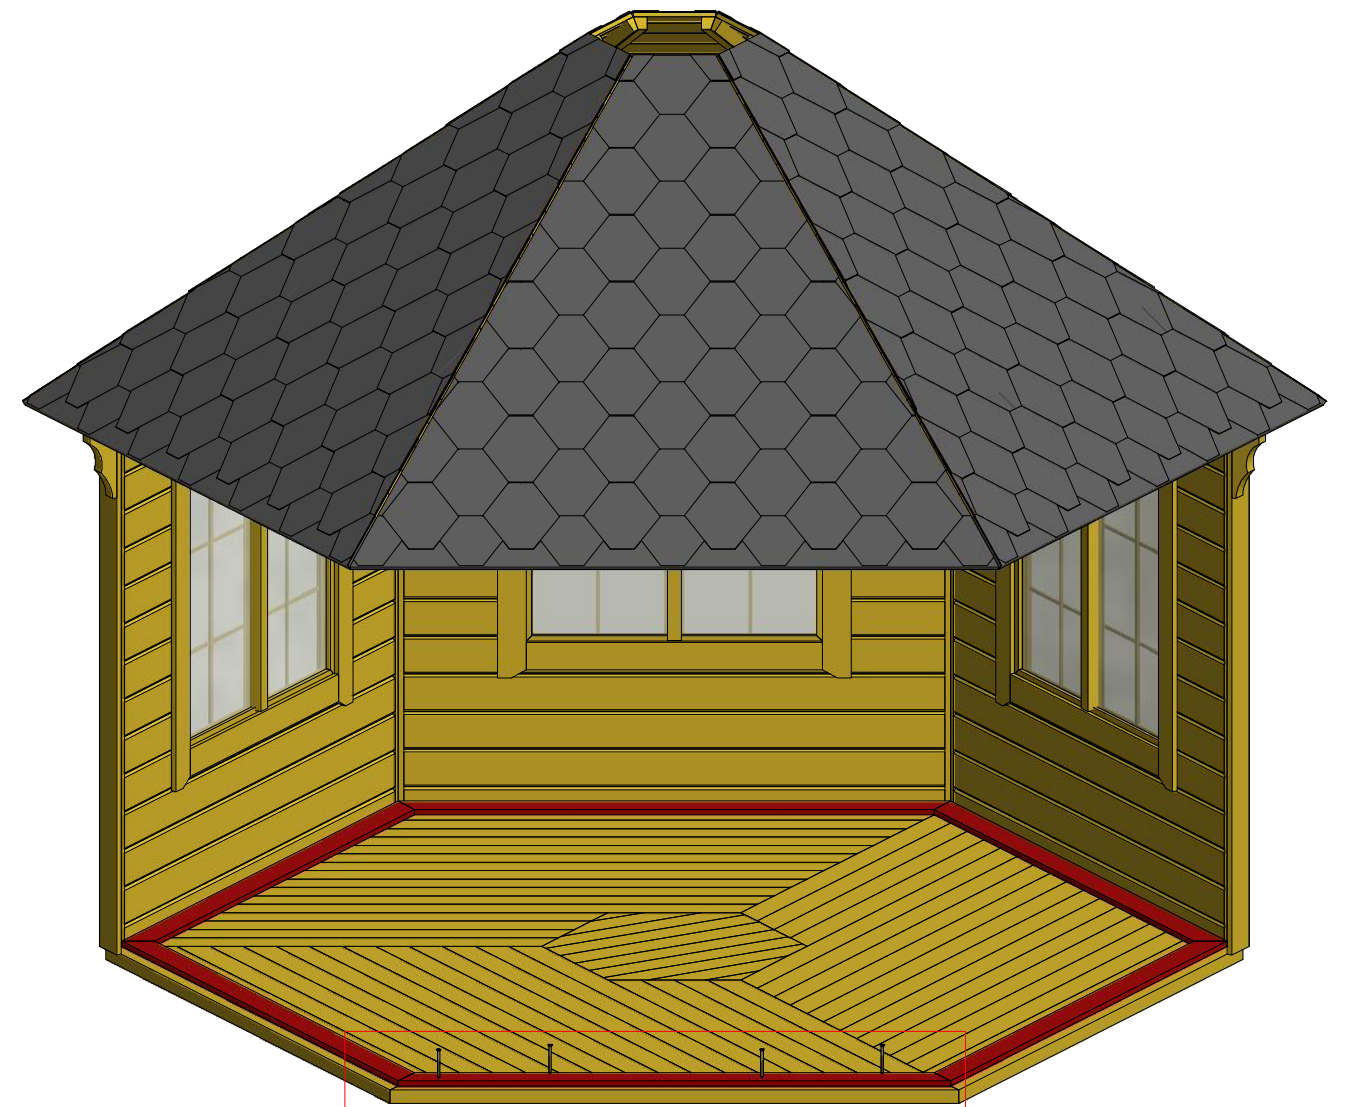

Pavilion 9.2 m²

Screws

1	S3	3.5x45	24 pcs