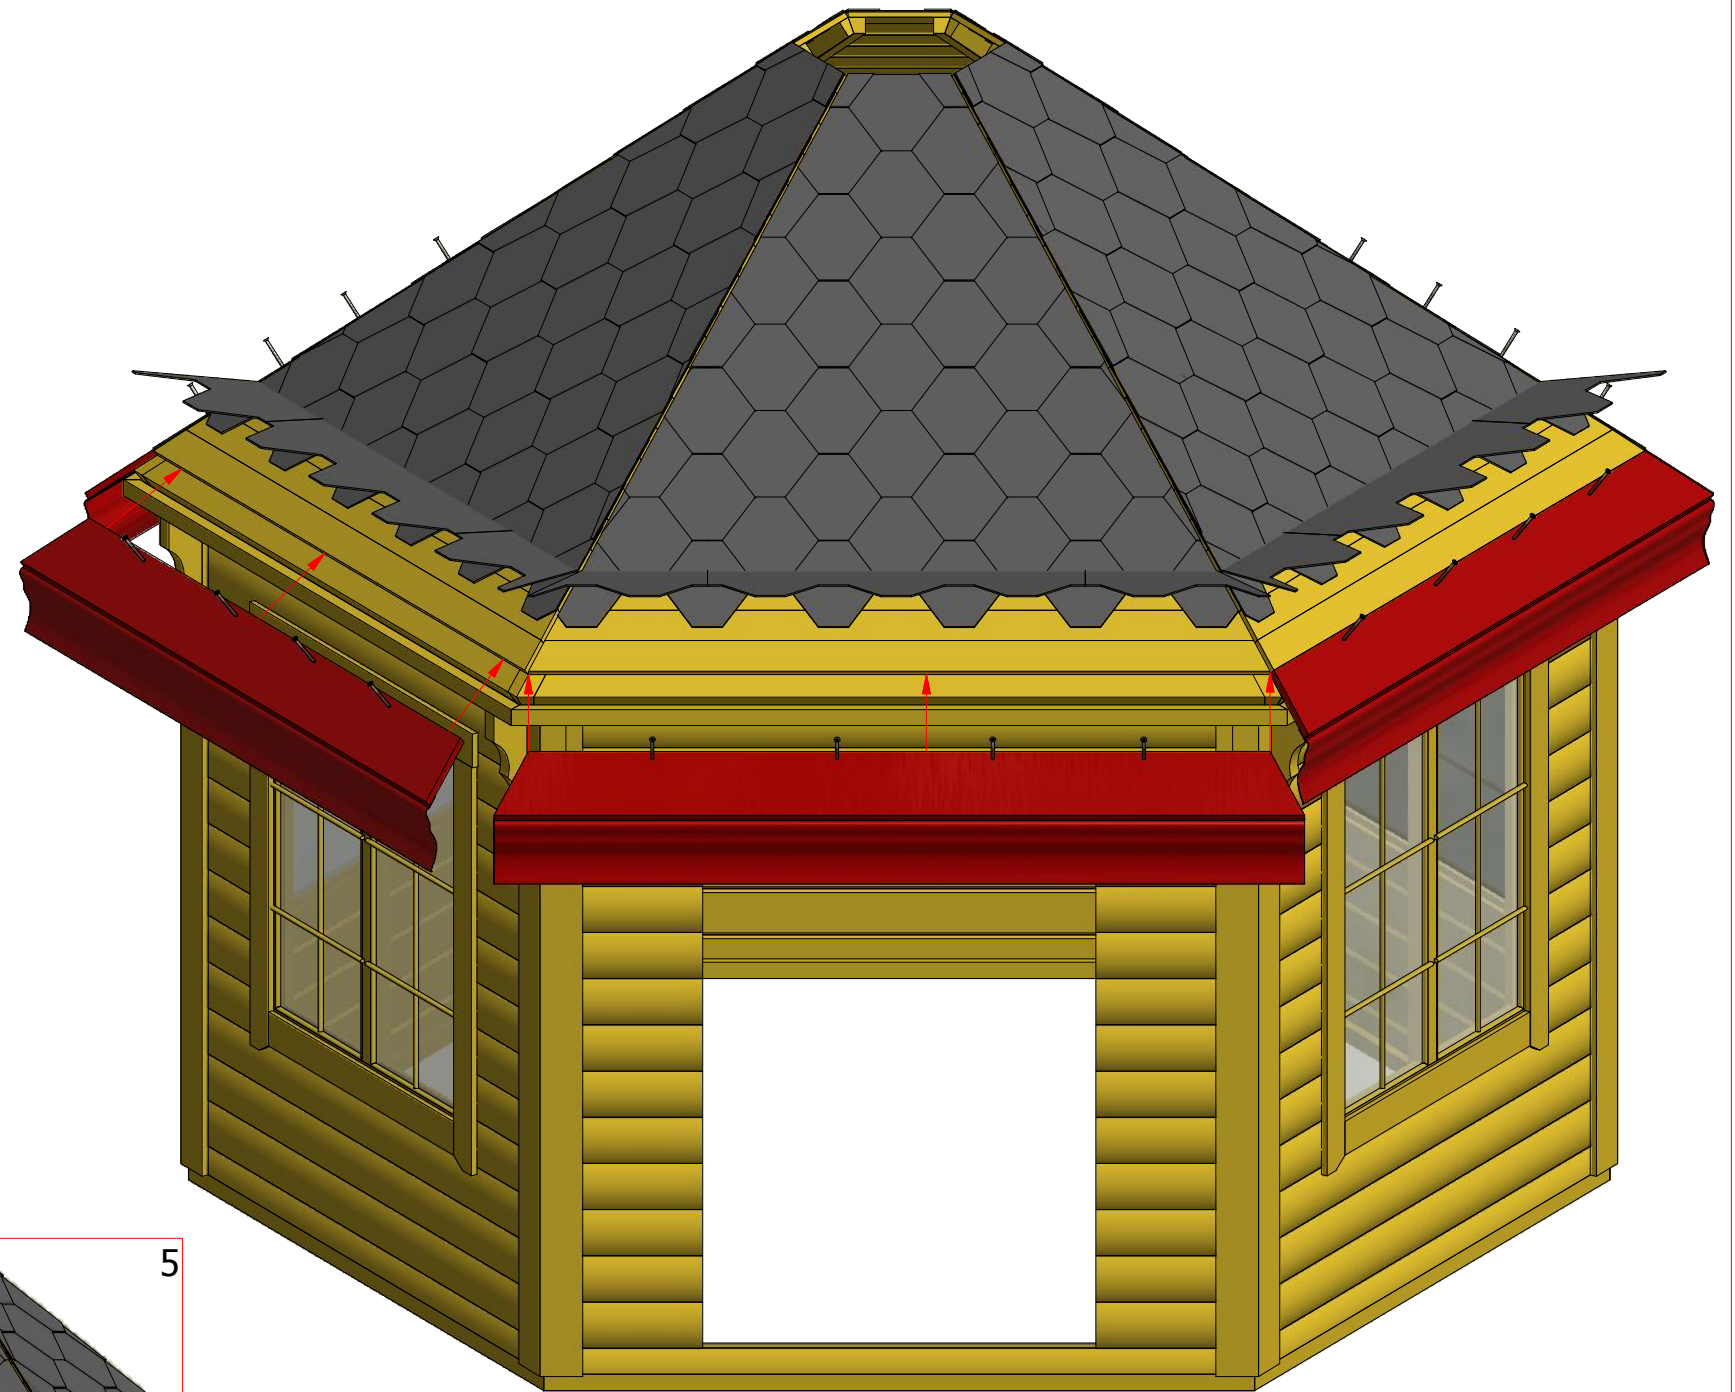

1	S2	4x70	42 pcs

Pavilion 9.2 m²

Screws

1	S2	4x70	42 pcs

1

Pavilion 9.2 m²

Screws

1	S3	3.5x45	24 pcs
2	V1	2.5x25	