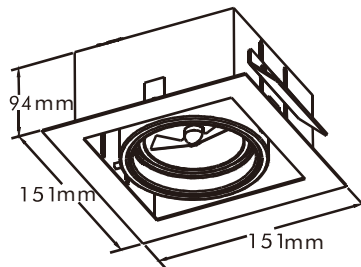

### Overall Sizes:

LxWxH:  
120x120x112mm

LxWxH:  
218x120x112mm

Excl. bulb