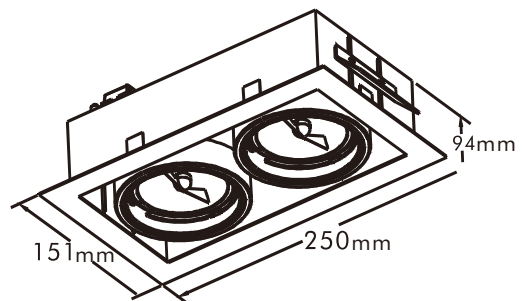

220-240V~  
50Hz

IP20

UK  
CA

Oneon 70 GU10 DL 1 Black 103936  
Oneon 70 GU10 DL 1 White 103937  
Oneon 70 GU10 DL 2 Black 103938  
Oneon 70 GU10 DL 2 White 103939

<p>1.</p>	<p>2.</p>	<p>3.</p>
<p>4.</p>	<p>5.</p> <p>Warning: When replacing a halogen lamp, wait for it to cool, for a minimum of 5 minutes</p>	<p>6.</p>

### Overall Sizes:

LxWxH:  
120x120x112mm

LxWxH:  
218x120x112mm

Excl. bulb