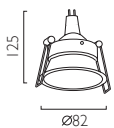

MINIMA

MINIMA FIXED

MINIMA ADJUSTABLE

MINIMA ADJUSTABLE new

5666	GU5.3 1 x 50w max (excl.) - ref: 1562* (Transformer excl.) - ref: 1227	
5665	GU10 1 x 50w max (excl.) - ref: 1241*	

MINIMA FIXED

5625	GU5.3 1 x 50w max (excl.) - ref: 1562* (Transformer excl.) - ref: 1227	
5643	GU10 1 x 50w max (excl.) - ref: 1241*	