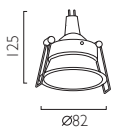

MINIMA

MINIMA FIXED

MINIMA ADJUSTABLE

MINIMA ADJUSTABLE new

5666	GU5.3 1 x 50w max (excl.) - ref: 1562* (Transformer excl.) - ref: 1227	
5665	GU10 1 x 50w max (excl.) - ref: 1241*	

MINIMA FIXED

5625	GU5.3 1 x 50w max (excl.) - ref: 1562* (Transformer excl.) - ref: 1227	
5643	GU10 1 x 50w max (excl.) - ref: 1241*	