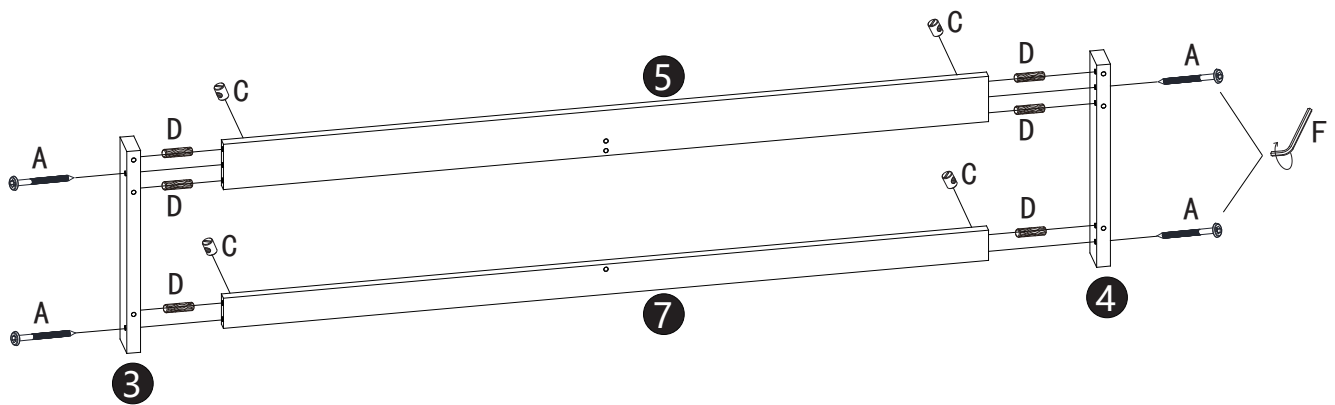

Anmerkung:
Wir empfehlen Ihnen, Ihr Bett im flachen Boden zusammenzubauen

SCHRITT 1:

A		C		D		F	
6PCS		6PCS		10PCS		1PC