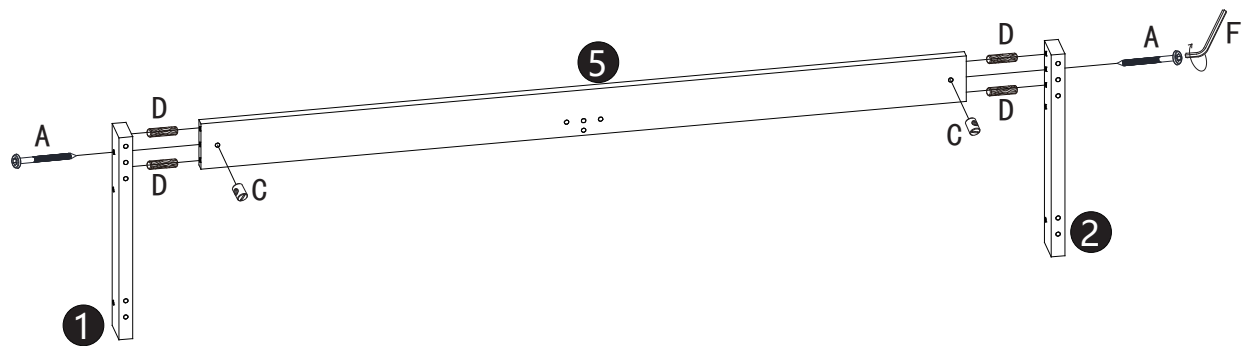

Anmerkung:
Wir empfehlen Ihnen, Ihr Bett im flachen Boden zusammenzubauen

SCHRITT 1:

A		C		D		F	
6PCS		6PCS		10PCS		1PC