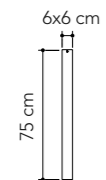

1XGU10 MAX 42W

LUCE
ambiente
Design