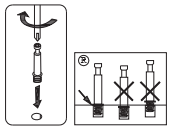

ASSEMBLY INSTRUCTIONS

SKU:231216SH0101

Part List

A 	B 	C 	D 	E 	F 	G  G1 X4	H 	I 
32PCS	32PCS	8PCS	50PCS	8PCS	16PCS	4PCS	4PCS	2PCS

CL 	CR 	DL 	DR 
4PCS	4PCS	4PCS	4PCS

① 	② 	③ 	④ 	⑤ 	⑥ 	⑦ 
1PCS	1PCS	1PCS	1PCS	1PCS	1PCS	1PCS

⑧ 	⑨ 	⑩ 	⑪ 	⑫ 	⑬ 	⑭ 
1PCS	2PCS	2PCS	4PCS	4PCS	4PCS	4PCS

ASSEMBLY INSTRUCTIONS

STEP 1

STEP 2

STEP 3

STEP 4

STEP 5

STEP 6