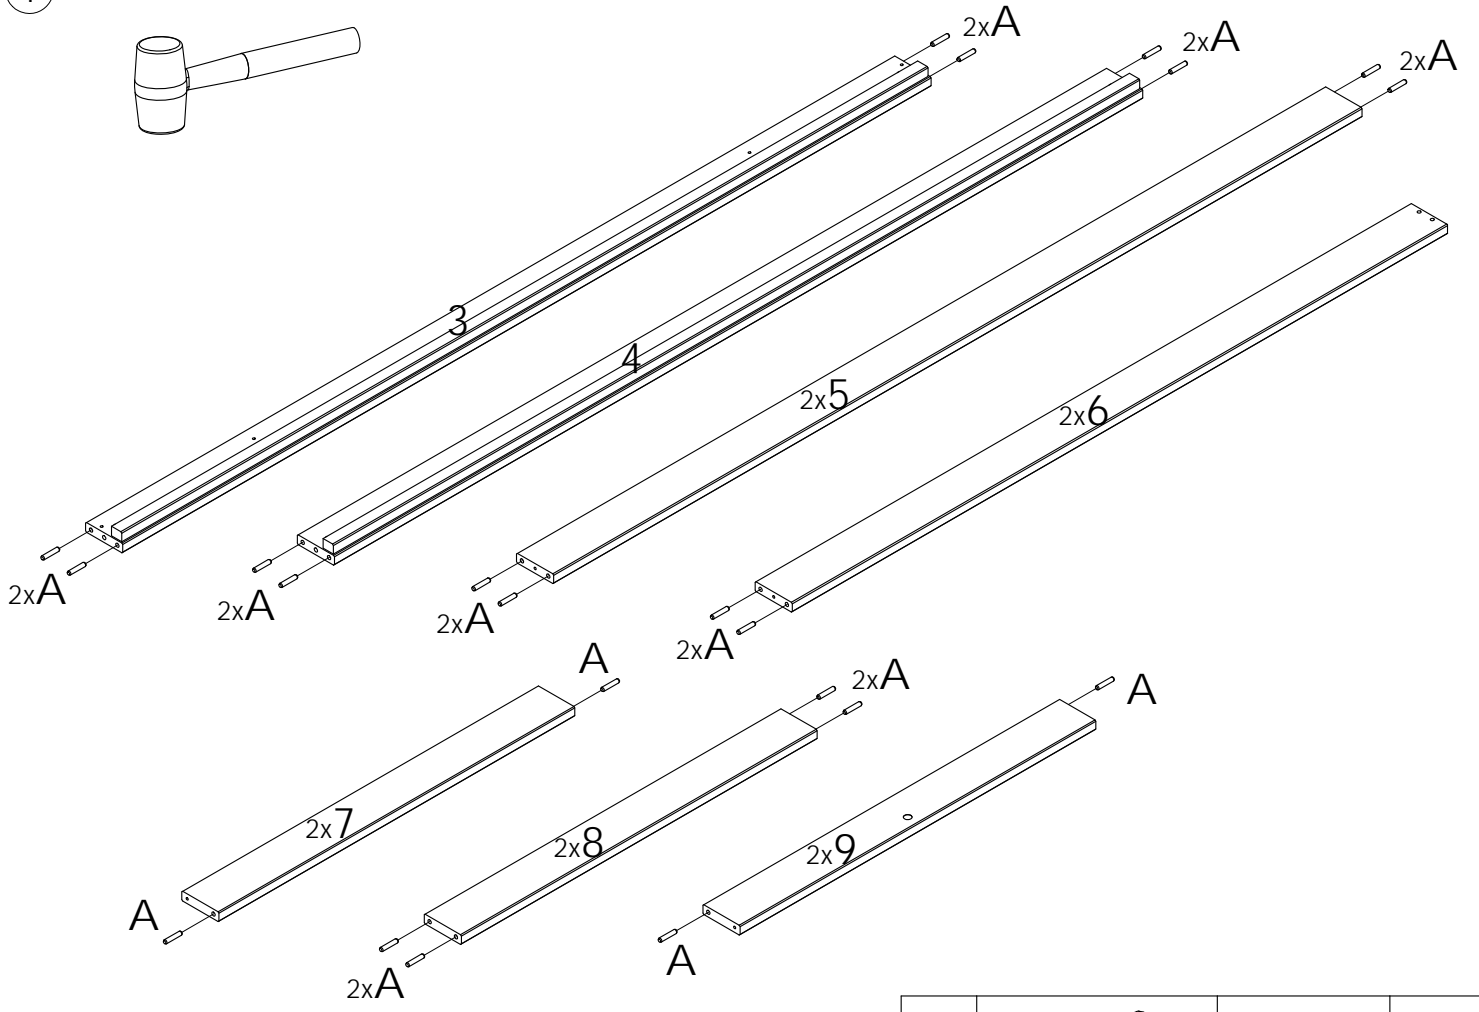

Ladder can be fitted right or left side.

A		8x40	x36
B		6,3x90	x11
C		M6x90	x4
D		M6x10x13	x4
E		7x50	x4
F		55/12,2x5	x6
G		5x30	x6

H		4,2x35	x2
J		3,5x40	x6
K		D4x13	x4
L		D8x13	x6
M		D15x18	x15
N		4mm	x1

1

A		8x40	x36
---	---	------	-----

2

B		6,3x90	x8
M		D15x18	x8

3

B		6,3x90	x2
C		M6x90	x4
D		M6x10x13	x4
M		D15x18	x6

4

E		7x50	x4
K		D4x13	x4

5

Decide which side to attach ladder.

ASSEMBLING SLIDE LEFT

B		6,3x90	x1
M		D15x18	x1

G		5x30	x6
H		4,2x35	x2
F		55x12,2x5	x6

6

L		D8x13	x6
J		3,5x40	x6