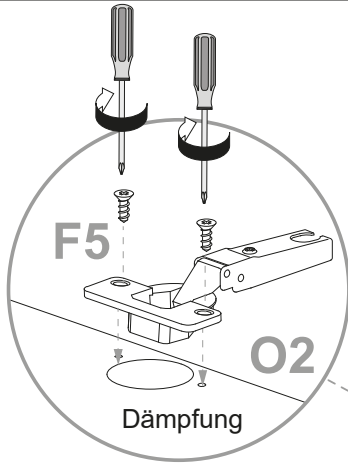

GB Safety instructions
The triangle reminds you during the installation of the following notes.

1 Assembly must be carried out by qualified personnel. If it is not carried out correctly, the product may tip over or fall, damaging people or things. Because there are walls of different materials, the screws for fixing to the wall are not including. To choose the right fastening accessories, contact a local dealer.

- A**

Ø15x13mm n.2
- C**

Ø8x30mm n.4
- M17**

L.200 n.2
- N2**

n.10
- O10**

n.3

6

7

19

20

- A2**

Ø15x10mm n.2
- B**

n.2
- L7**

Ø10 n.2

21

22

23

24

x2

-  **F5**
- Ø3,5x16mm n.22
-  **O2**
- 12 mm
- Dämpfung n.4
-  **O3**
- 12 mm
- n.7
-  **L7**
- Ø10 n.8

25

26