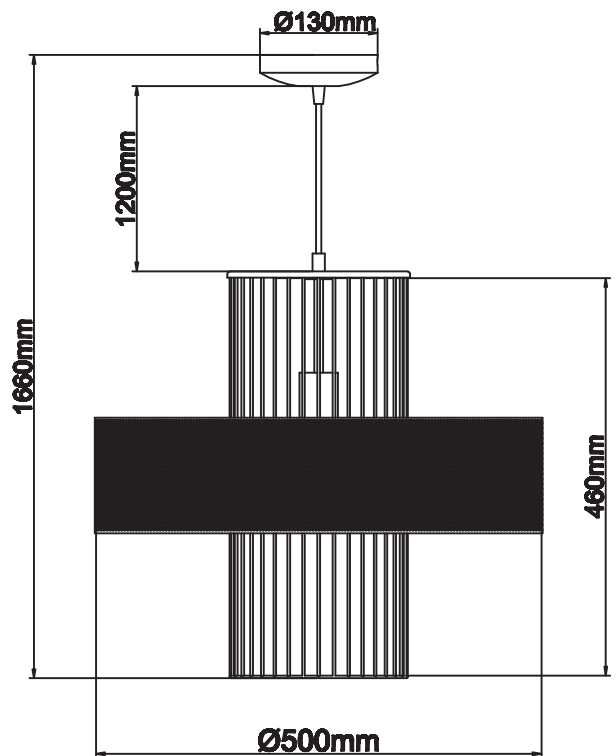

# INSTRUCTION MANUAL

Tess HL Gold Black 50  
102589

1

2

4

3

5

6