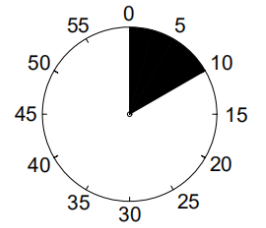

"Susi"

1

2

3

1	1x
2	1x
3	1x

A

M6x25mm

4x

B

M6x12mm

4x

C

Ø18*Ø6*1.5mm

4x

D

4mm