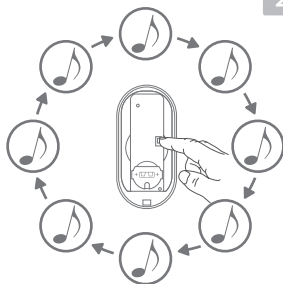

NEEDED TO START (EXCL.)

Optional

6mm

3x AA +

BOX CONTENT | INHALT | CONTENUS | INHOUD DOOS | CONTENUTO | CONTENIDO DE LA CAJA

2x

1x

1x

1x

2x

FIRST SET-UP | ERSTEINRICHTUNG | PREMIÈRE CONFIGURATION | EERSTE INSTALLATIE | PRIMO SET-UP | PRIMERA CONFIGURACIÓN

1

2

3

4

INSTALLATION | INSTALLATION | INSTALLATION | INSTALLATIE | INSTALLAZIONE | INSTALACIÓN

1

2

or

PAIRING MULTIPLE CHIMES | KOPPELN MEHRERER KLINGELN | JUMELAGE DE PLUSIEURS CARILLONS | MEERDERE DEURBELLEN KOPPELEN | ACCOPIAMENTO MULTIPO | EMPAREJANDO MÚLTIPLES TIMBRES

1x

DBY
COMBIE

1x

DBY
COMBIE

6x

∞
unlimited

1

2

FEATURES | EIGENSCHAFTEN | CARACTÉRISTIQUES | KENMERKEN | CARATTERISTICHE | CARACTERÍSTICAS

8

1

2