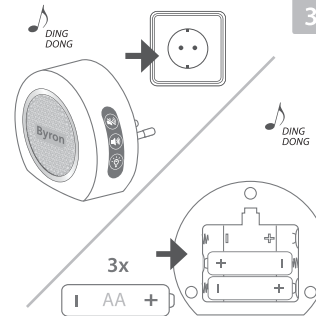

1x

2x

FIRST SET-UP | ERSTEINRICHTUNG | PREMIÈRE CONFIGURATION | EERSTE INSTALLATIE | PRIMO SET-UP | PRIMERA CONFIGURACIÓN

1

2

3

4

INSTALLATION | INSTALLATION | INSTALLATION | INSTALLATIE | INSTALLAZIONE | INSTALACIÓN

Push button - DBY-23510
Power supply: 1 x CR2032 3V
IP44 Weather Resistant

Conforms to all relevant European Directives.