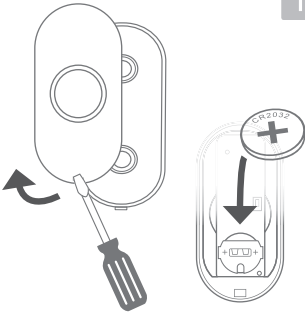

1x

2x

FIRST SET-UP | ERSTEINRICHTUNG | PREMIÈRE CONFIGURATION | EERSTE INSTALLATIE | PRIMO SET-UP | PRIMERA CONFIGURACIÓN

1

2

3

4

INSTALLATION | INSTALLATION | INSTALLATION | INSTALLATIE | INSTALLAZIONE | INSTALACIÓN

Push button - DBY-23510
Power supply: 1 x CR2032 3V
IP44 Weather Resistant

Conforms to all relevant European Directives.