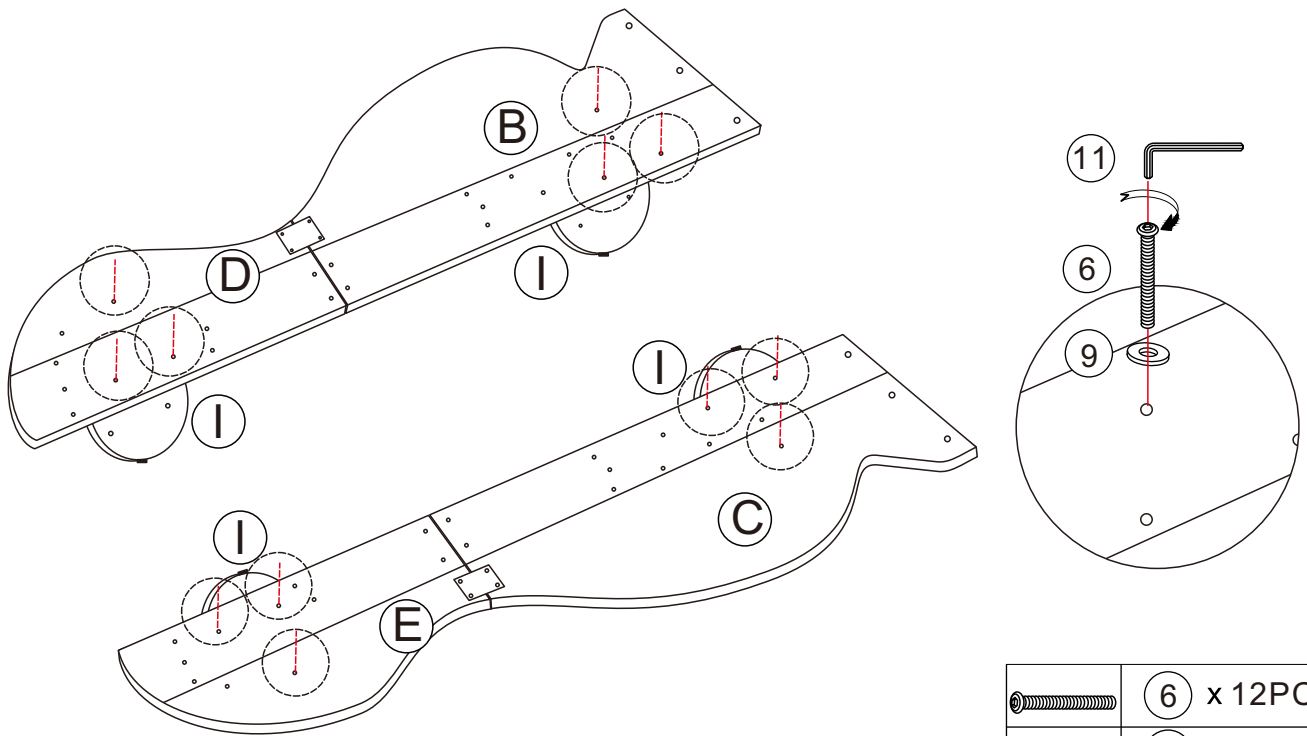

Assembly Instruction

SKU: WF311506/WF311507/WF311508

BED FRAME

Parts List for WF311506

<p>A</p>  <p>1PC</p>	<p>I</p>  <p>2PCS</p>
<p>N</p>  <p>2PCS</p>	<p>M</p>  <p>2PCS</p>
<p>Q</p>  <p>2PCS</p>	<p>U1</p>  <p>1PC</p>
<p>U2</p>  <p>1PC</p>	<p>X1</p>  <p>1PC</p>
<p>X2</p>  <p>1PC</p>	<p>Y</p>  <p>2PCS</p>
<p>S</p>  <p>2PCS</p>	<p>T</p>  <p>1PC</p>

Installation Steps

Before your installation, please make sure that you have all the parts listed in the manual. If you find something missing please do not hesitate in contacting us.

1

	5 x 8PCS
	11 x 1PC

2

	6 x 18PCS
	9 x 18PCS
	11 x 1PC

3

	6 x 12PCS
	9 x 12PCS
	11 x 1PC

4

	3 x 8PCS
	11 x 1PC
	X1 x 1PC
	X2 x 1PC

5

	1 x 6PCS
	7 x 6PCS
	8 x 6PCS
	10 x 1PC

6

TIP:

please make sure the edge of part U1 and U2 was vertically with the edge of part F, as the picture shown.

	2 x 6PCS
	7 x 6PCS
	8 x 6PCS
	10 x 1PC
	U1 x 1PC
	U2 x 1PC

7

	② x 6PCS
	⑦ x 6PCS
	⑧ x 6PCS
	⑩ x 1PC