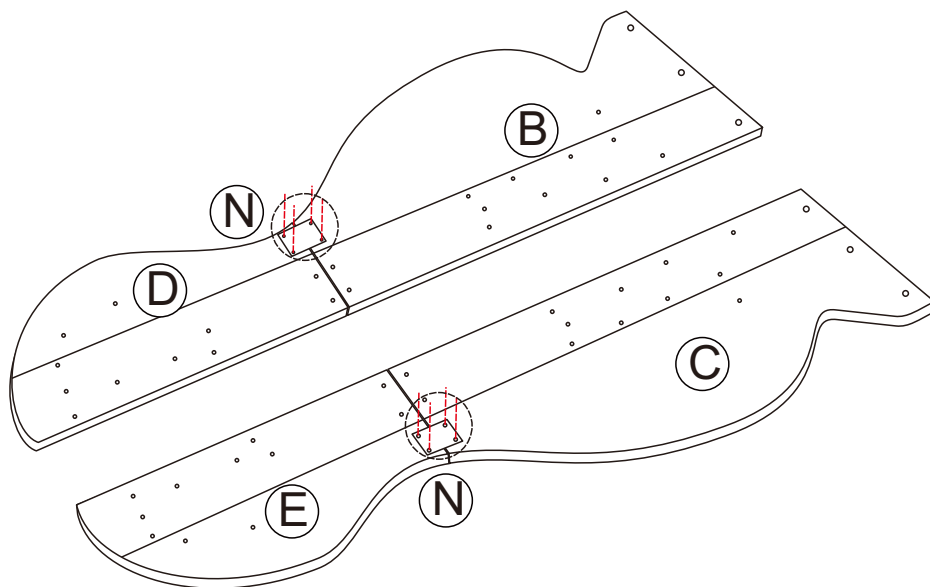

Installation Steps

Before your installation, please make sure that you have all the parts listed in the manual. If you find something missing please do not hesitate in contacting us.

1

	5 x 8PCS
	11 x 1PC

2