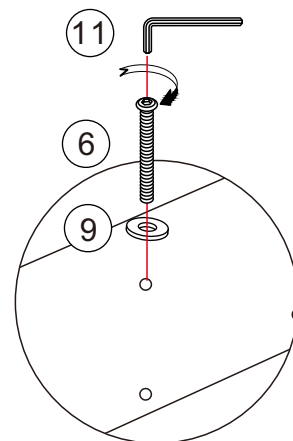

6 x 18PCS
	9 x 18PCS
	11 x 1PC