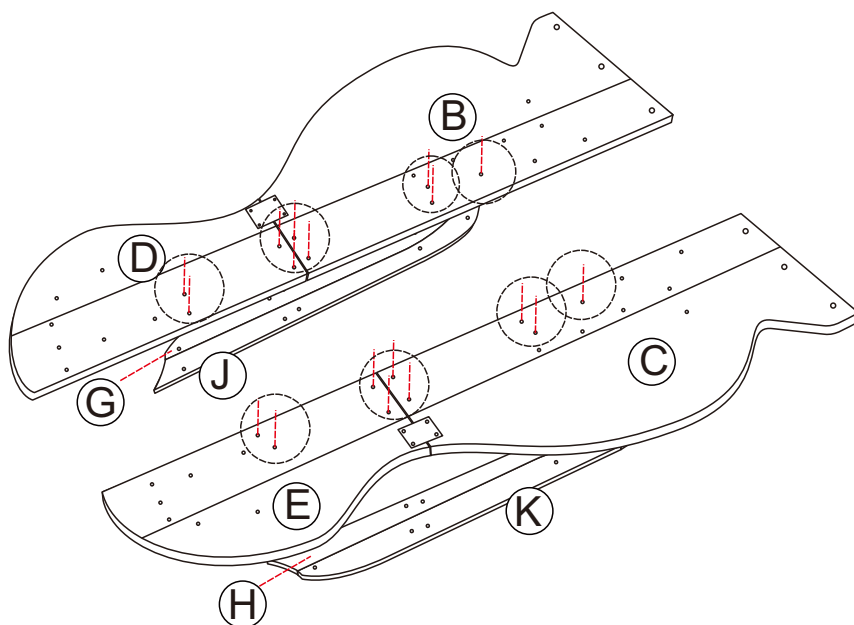

Assembly Instruction

SKU: WF311506/WF311507/WF311508

BED FRAME

Parts List for WF311506

<p>A</p>  <p>1PC</p>	<p>I</p>  <p>2PCS</p>
<p>N</p>  <p>2PCS</p>	<p>M</p>  <p>2PCS</p>
<p>Q</p>  <p>2PCS</p>	<p>U1</p>  <p>1PC</p>
<p>U2</p>  <p>1PC</p>	<p>X1</p>  <p>1PC</p>
<p>X2</p>  <p>1PC</p>	<p>Y</p>  <p>2PCS</p>
<p>S</p>  <p>2PCS</p>	<p>T</p>  <p>1PC</p>

Installation Steps

Before your installation, please make sure that you have all the parts listed in the manual. If you find something missing please do not hesitate in contacting us.

1

	5 x 8PCS
	11 x 1PC

2

	6 x 18PCS
	9 x 18PCS
	11 x 1PC

3

	6 x 12PCS
	9 x 12PCS
	11 x 1PC

4

	3 x 8PCS
	11 x 1PC
	X1 x 1PC
	X2 x 1PC

5

	1 x 6PCS
	7 x 6PCS
	8 x 6PCS
	10 x 1PC

6

TIP:

please make sure the edge of part U1 and U2 was vertically with the edge of part F, as the picture shown.

	2 x 6PCS
	7 x 6PCS
	8 x 6PCS
	10 x 1PC
	U1 x 1PC
	U2 x 1PC

7

	② x 6PCS
	⑦ x 6PCS
	⑧ x 6PCS
	⑩ x 1PC