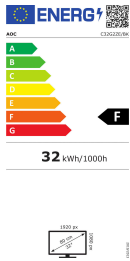

C32G2ZE/BK

31.5 inch (80 cm) LCD MONITOR

Gebogenes 31,5"-VA-Panel mit 1ms MPRT, 240Hz Bildwiederholrate und FreeSync Premium

1ms

240Hz