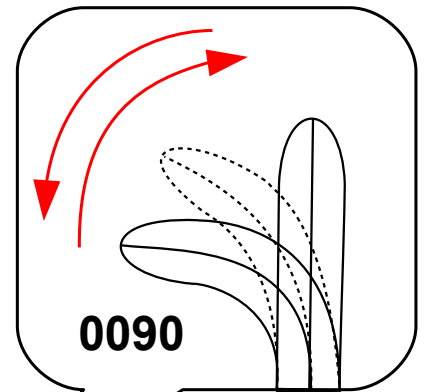

PT INSTRUÇÕES DE MONTAGEM
MANUAL DO USUÁRIO

HR UPUTE ZA MONTAŽU
UPUTE ZA UPOTREBU

F

220412

0090

0090

0064

L

R

g H-180  X1	v H-180  X1	i L-5  X1	s H-180  s ₁ X4	q M8*20 [mm]  X8
---	---	---	---	--

g H-180  X1	i L-5  X1	s H-180  s ₁ X2	q M8*20  X4
---	---	--	---

g H- 180

X2

v H- 180

X1

i L- 5