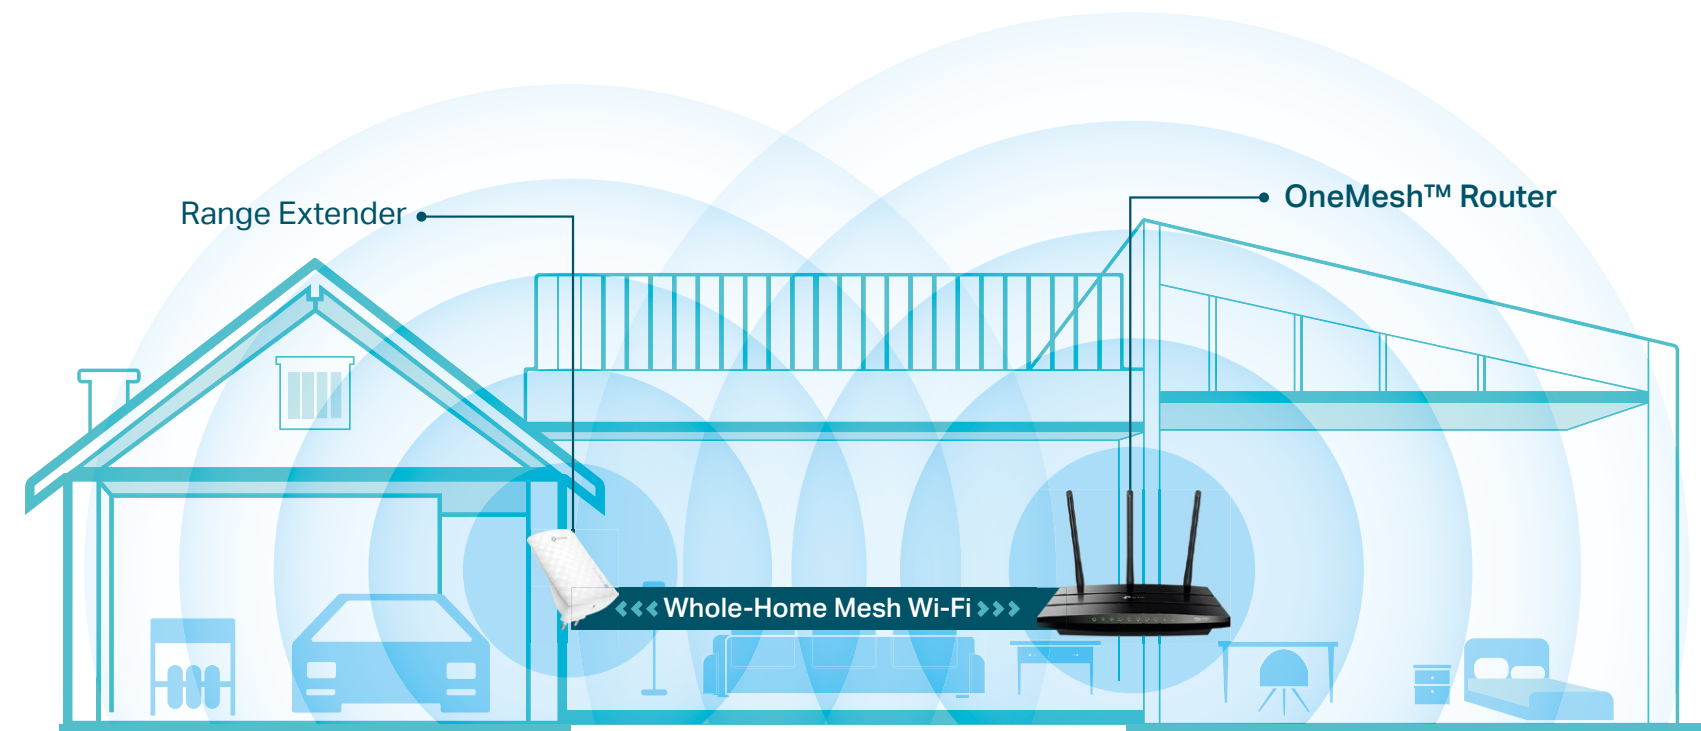

OneMesh™: Flexibly Create a Whole-Home Wi-Fi

Create a Mesh network by connecting your range extender to a OneMesh™ router for seamless whole-home coverage.

Wi-Fi Dead-Zone Killer

Eliminate weak signal areas with Wi-Fi coverage for the whole house.

Smart Roaming

Enjoy uninterrupted streaming, surfing and more — even when moving around your home.

One Wi-Fi Name

Stay connected to the same network name in every room.

Unified Management

Manage the whole-home Wi-Fi by managing the central node via Tether app/Web UI.

Perfect Location at a Glimpse

An intelligent Signal light helps you quickly find the best location to install the range extender.

Features

Ease of Use

- Compact Wall-Plug Design– Easy to install and move
- Intuitive Web UI– Ensures quick and simple installation without hassle
- Fast Encryption – Makes secure wireless connection quick and easy with the push of a WPS button
- Hassle-free Management with Tether App – Network management is made easy with the TP-Link Tether App, available on any Android or iOS device