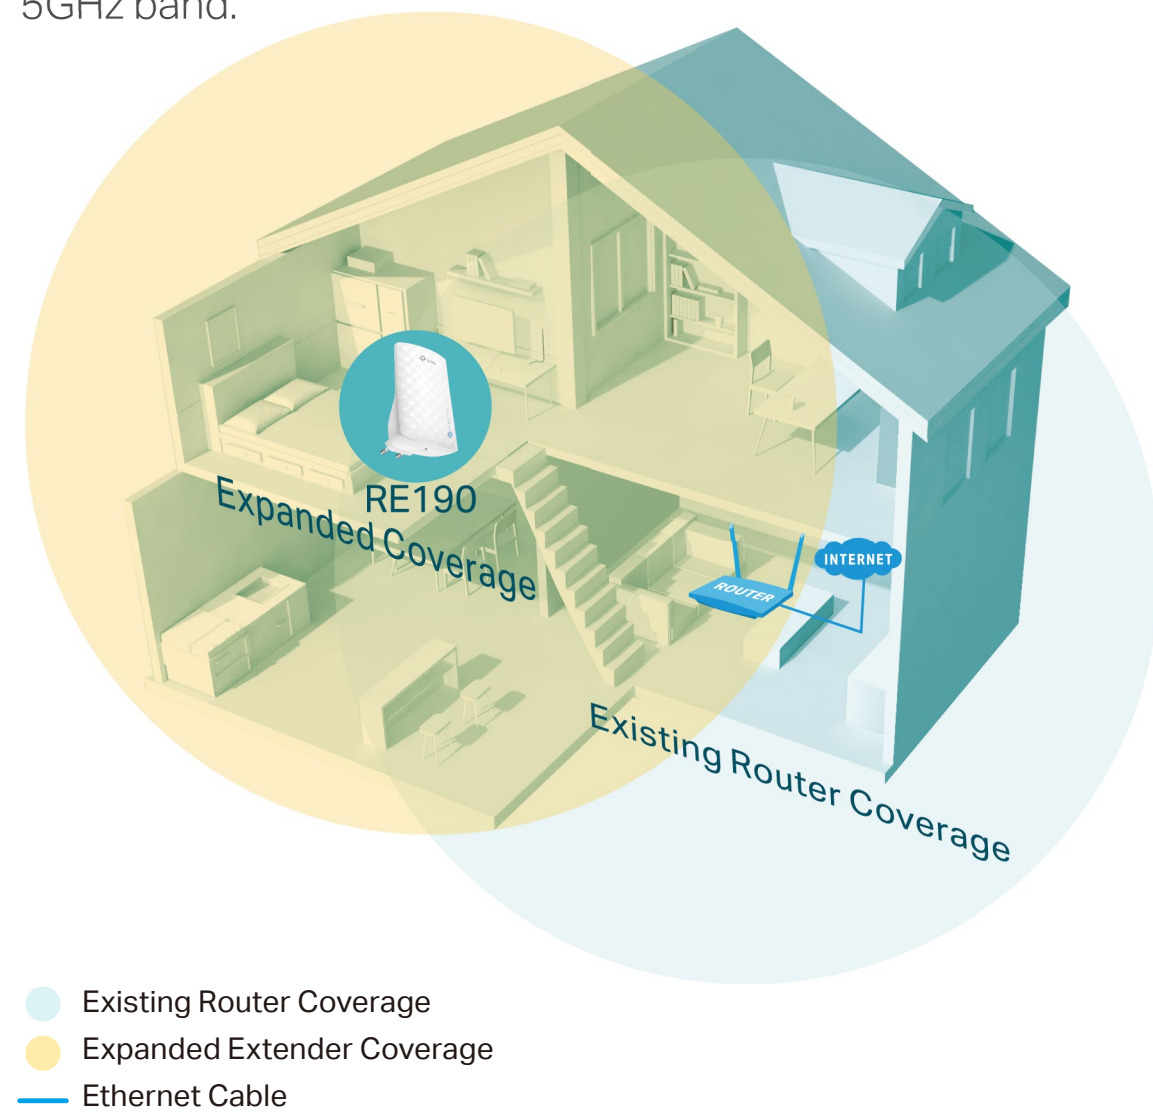

Upgrade to Mesh Network

Enjoy Mesh network without having to replace your existing router by simply updating your OneMesh™ router's firmware.

Check full list of OneMesh™ routers and range extenders at: <https://www.tp-link.com/onemesh/compatibility>

Perfect Location at a Glimpse

An intelligent Signal light helps you quickly find the best location to install the range extender.

Features

Ease of Use

- Compact Wall-Plug Design– Easy to install and move
- Intuitive Web UI– Ensures quick and simple installation without hassle
- Fast Encryption – Makes secure wireless connection quick and easy with the push of a WPS button
- Hassle-free Management with Tether App – Network management is made easy with the TP-Link Tether App, available on any Android or iOS device