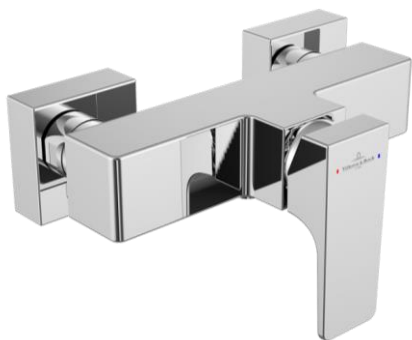

ARCHITECTURA SQUARE EXPOSED SHOWER MIXER

PRODUCT INFORMATION

| | |
|-------------------|----------------------|
| Model | TVS125001000 |
| Collection | Architectura Square |
| Finish | Polished Chrome |
| Cartridge | 35 with ceramic disc |
| Faucet Material | Brass |
| Red/Blue Indexing | On Lever |
| S-Connection | Included |
| Shower Connection | G1/2 |

ARCHITECTURA SQUARE EXPOSED SHOWER MIXER

FLOW CHART

TECHNICAL DRAWINGS