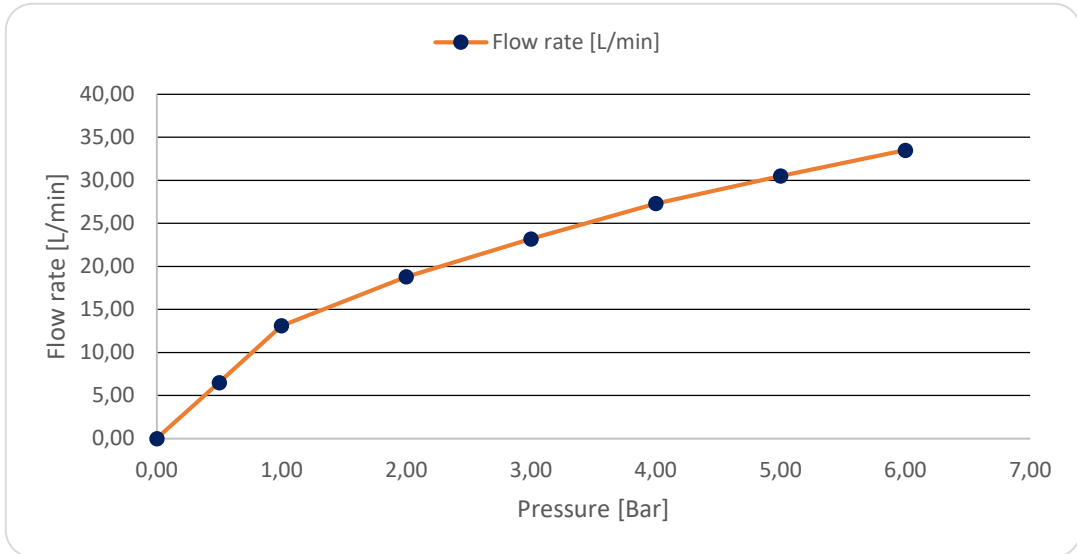

ARCHITECTURA SQUARE EXPOSED SHOWER MIXER

PRODUCT INFORMATION

| | |
|-------------------|----------------------|
| Model | TVS125001000 |
| Collection | Architectura Square |
| Finish | Polished Chrome |
| Cartridge | 35 with ceramic disc |
| Faucet Material | Brass |
| Red/Blue Indexing | On Lever |
| S-Connection | Included |
| Shower Connection | G1/2 |

ARCHITECTURA SQUARE EXPOSED SHOWER MIXER

FLOW CHART

TECHNICAL DRAWINGS