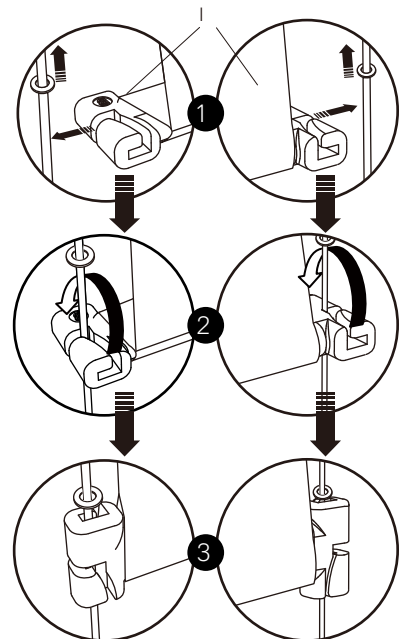

⑦

8

9

16

17

18

19

DAYBED HOLLYWOOD Art. Nr.2075455