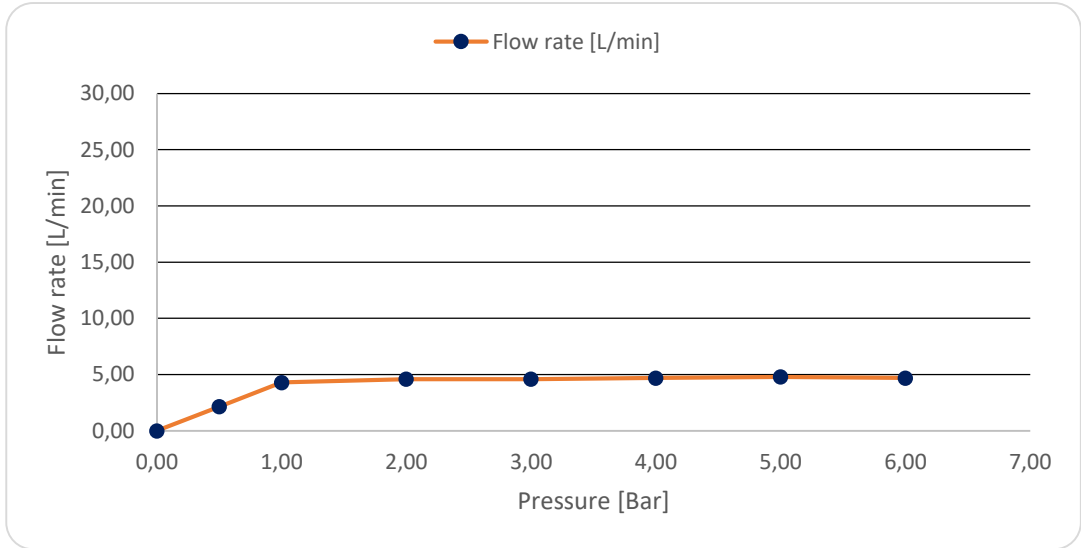

ARCHITECTURA SQUARE WALL MOUNTED BASIN MIXER

PRODUCT INFORMATION

Model	TVW125003000
Collection	Architectura Square
Finish	Polished Chrome
Water Flow	max. 5 l/min
Cartridge	35 with ceramic disc
Projection of Spout	210 mm
Pop-up waste	with push-open waste
Faucet Material	Brass
Red/Blue Indexing	On Lever
Required Concealed	TVW00015200000

PRODUCT FEATURES

Integrated Easy clean aerator to facilitate water residuals cleaning.

Take air into the aerator, to ensure a good water feeling with Eco water usage.

Smart water usage with a sustainable water flow limited to 5l/min for the basins.

Constant water flow rate for wash basin mixers regardless of pressure fluctuations in the piping system

ARCHITECTURA SQUARE WALL MOUNTED BASIN MIXER

FLOW CHART

TECHNICAL DRAWINGS