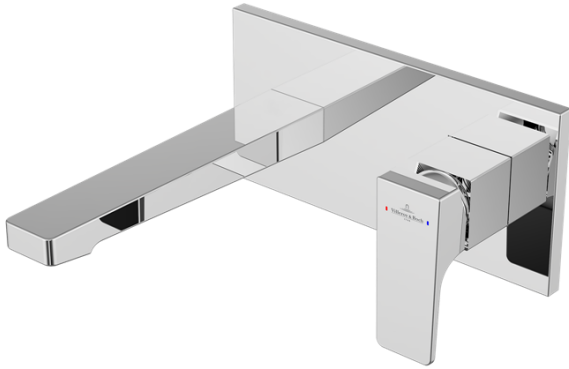

ARCHITECTURA SQUARE WALL MOUNTED BASIN MIXER

PRODUCT INFORMATION

Model	TVW125003000
Collection	Architectura Square
Finish	Polished Chrome
Water Flow	max. 5 l/min
Cartridge	35 with ceramic disc
Projection of Spout	210 mm
Pop-up waste	with push-open waste
Faucet Material	Brass
Red/Blue Indexing	On Lever
Required Concealed	TVW00015200000

PRODUCT FEATURES

Integrated Easy clean aerator to facilitate water residuals cleaning.

Take air into the aerator, to ensure a good water feeling with Eco water usage.

Smart water usage with a sustainable water flow limited to 5l/min for the basins.

Constant water flow rate for wash basin mixers regardless of pressure fluctuations in the piping system

ARCHITECTURA SQUARE WALL MOUNTED BASIN MIXER

FLOW CHART

TECHNICAL DRAWINGS