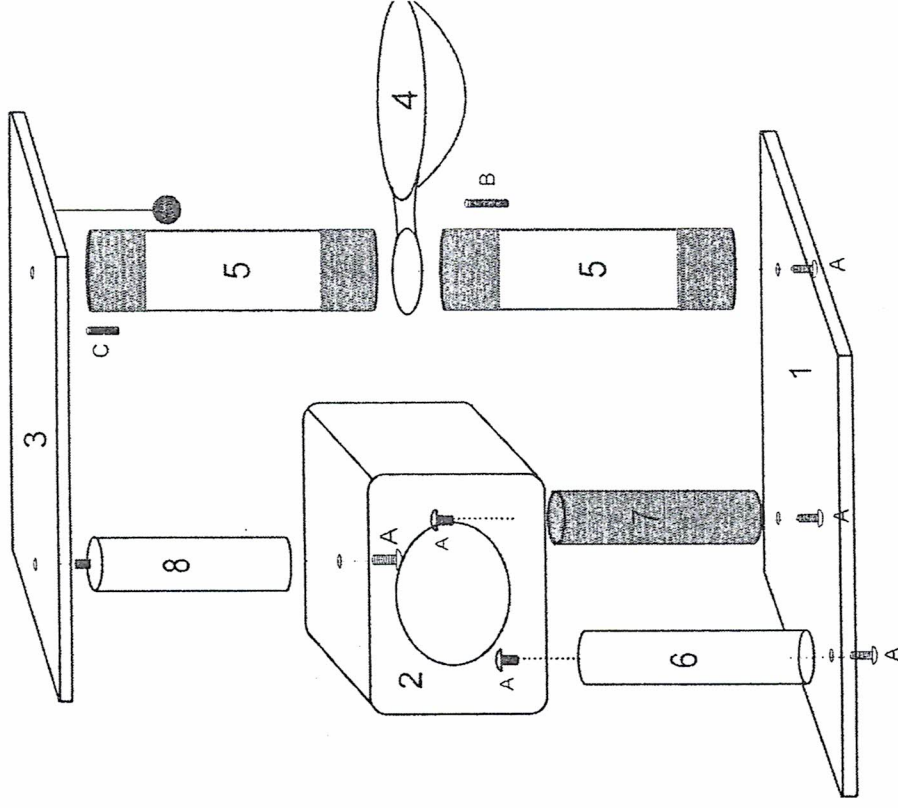

CAT FURNITURE

1PC SIZE 600mm*450mm*20mm

1PC SIZE 350mm*400mm*305mm

1PC SIZE 600mm*400mm*20mm

1PC SIZE

2PCS SIZE 450mm

1PC SIZE 305mm

1PC SIZE 305mm

1PC SIZE 305mm

Accessory	Size	Quantity
	10mm*40mm	6pcs
	10mm*85mm	1pc
	10mm*62mm	1pc
	5mm	1pc